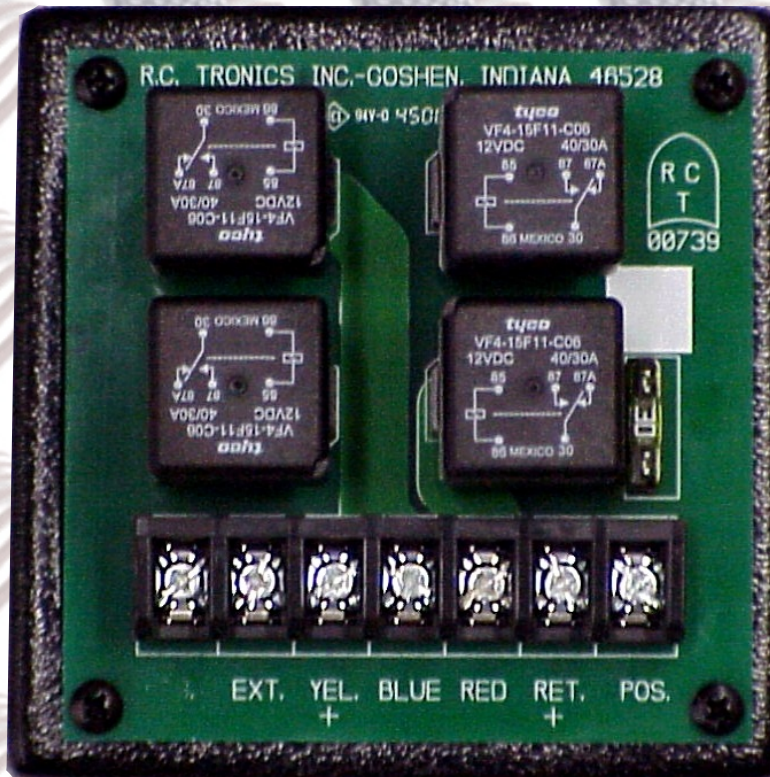

RCT-739 Three Wire Motor Reversing

Operates Warner Electric Motor with Internal Limits.

DF12-10-W51-04LN001-2401

Motor Outputs 12 VDC @ 30 Ampere.

12 VDC Command Inputs @ .24 Ampere.

Size 4.5" Square X 2.5" Deep.