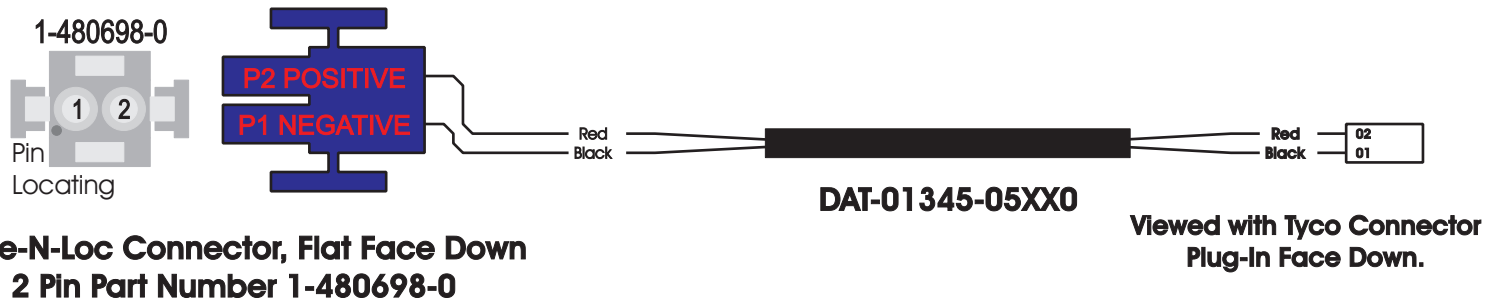

## DAT-01345-05XX0 02 Conductor Data Cable

This Data Cable operates "Door Open Indicator" on Micro-line Controllers,  
RCT-01755  
Interfaces with Solico 14 VDC Red Flasher 29XX-1-11-38310

Belden Part Number B-8442

Carol, 22 AWG, Stranded, unshielded two conductor cable.

Cut each jacket end 4 inches long, remove jacket on each end.

Requires one Tyco/Amp. 643814-3 connector & Tyco/Amp. 643075-3 end cap.

Mate-N-Loc Connector 1-480698-0 Flat face down and insert pins as shown.

#1 BLACK

#2 RED

D  
A  
T  
  
0  
0  
0  
0  
0  
  
0  
0  
  
0  
0  
  
0  
0

1st three Letters = Data Cable

2nd five numbers = Print Number

3rd two numbers = Configuration

4th two numbers = Length In Feet