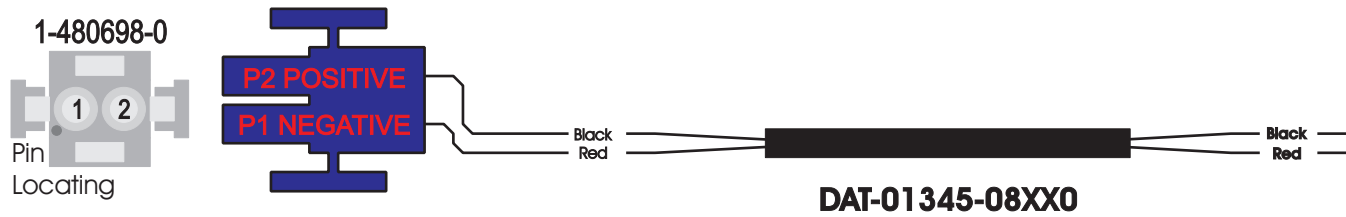

**Mate-N-Loc Connector, Flat Face Down
2 Pin Part Number 1-480698-0**

This Data Cable operates RCT-01397, Starcraft LOGO with Backlight.

Belden Part Number B-8442

Carol , 22 AWG, Stranded, unshielded two conductor cable.

Cut each jacket end 4 inches long, remove jacket on each end.

Mate-N-Loc Connector 1-480698-0 Flat face down and insert pins as shown.

#1 RED

#2 BLACK

D	
A	1st three Letters = Data Cable
T	
0	
0	
0	2nd five numbers = Print Number
0	
0	
0	
0	3rd two numbers = Configuration
0	
0	
0	4th two numbers = Length In Feet
0	
0	5th last digit = Length In Inches