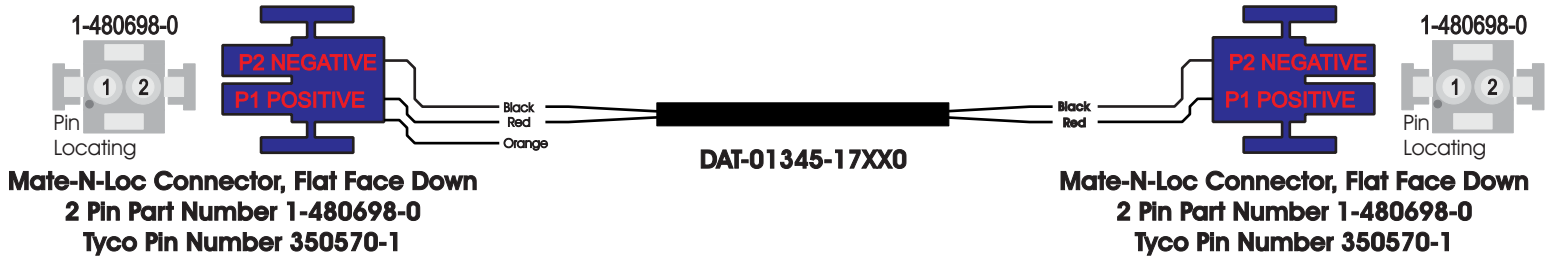

## DAT-01345-17XX0 02 Conductor Data Cable

### Belden Part Number B-8442

Carol , 22 AWG, Stranded, unshielded two conductor cable.

Cut each jacket end 4 inches long, remove jacket on each end. Add heatshrink with DAT part number.

Mate-N-Loc Connector 1-480698-0 Flat face down and insert pins as shown.

**#1 RED**

**#2 BLACK**

D  
A  
T  
  
0  
0  
0  
0  
0  
  
0  
0  
  
0  
0  
  
0  
0

1st three Letters = Data Cable

2nd five numbers = Print Number

3rd two numbers = Configuration

4th two numbers = Length In Feet

5th last digit = Length In Inches