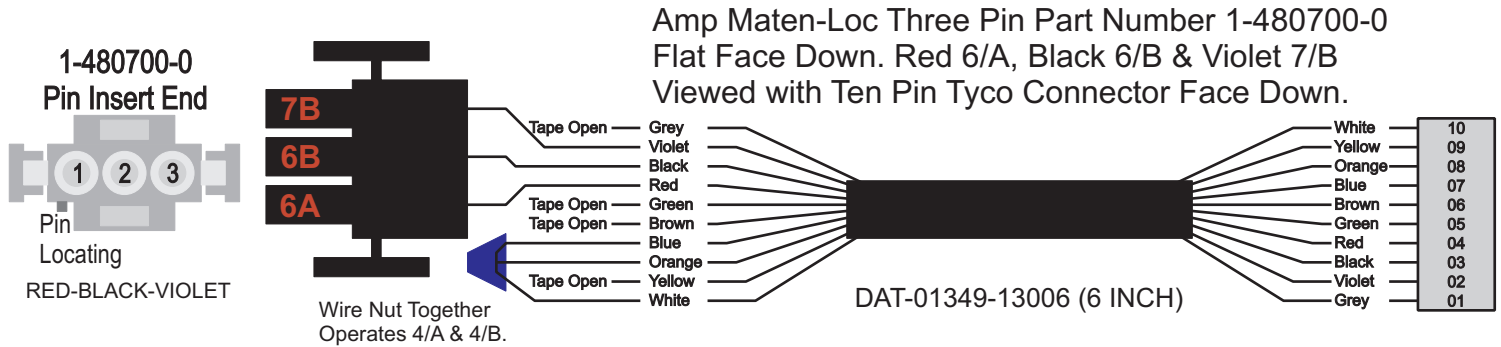

Mate-N-Loc operates relays 6A, 6B & 7B with "IGNITION", on RCT-00786 or RCT-01414, Bus Power Center connects to J4 on RCT-01083, Dash Switch Center.

Blue, Orange and White Operates 4A, 4B, with "IGNITION".

Carol C-9540, 24 AWG, Stranded 7/32/10, Foil 24 AWG Gnd shielded ten conductor cable.

Cut each jacket end 4 inches long, remove jacket on each end.

Requires one (1) Tyco/Amp. 1-643814-0 connector & Tyco/Amp. 1-643075-0 end cap.

#1 GREY, #2 VIOLET, #3 BLACK, #4 RED, #5 GREEN

#6 BROWN, #7 BLUE, #8 ORANGE, #9 YELLOW, #10 WHITE

D
A 1st three Letters = Data Cable
T

0
0
0 2nd five numbers = Print Number
0
0

0 3rd two numbers = Configuration
0