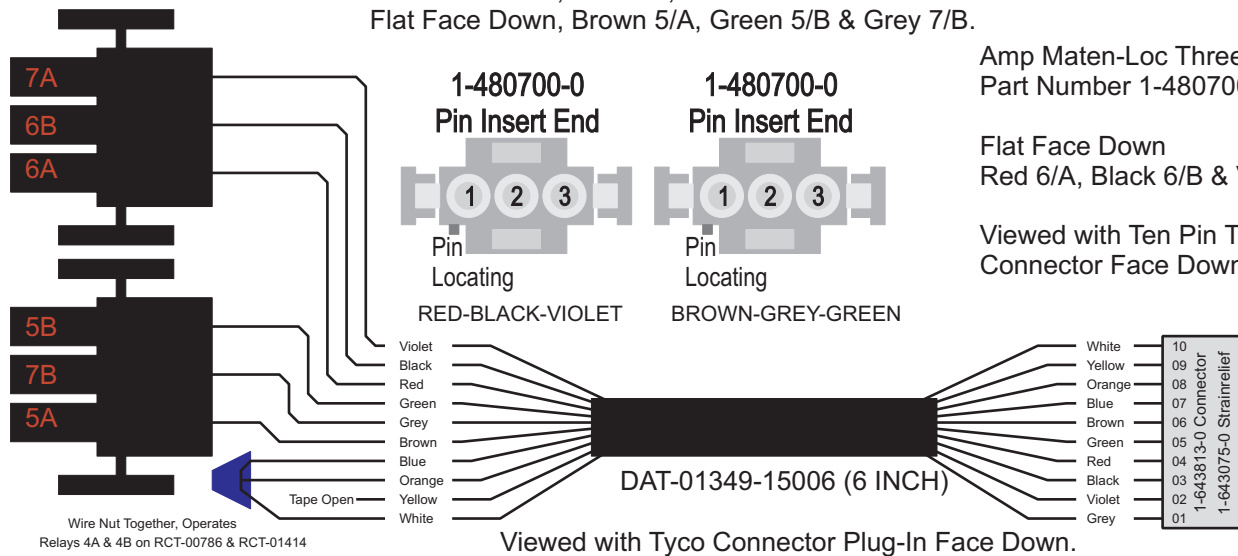

Amp Maten-Loc , Part Number 1-480700-0
Flat Face Down, Red 6/A, Black 6/B & Violet 7/A.
Flat Face Down, Brown 5/A, Green 5/B & Grey 7/B.

Amp Maten-Loc Three Pin
Part Number 1-480700-0.

Flat Face Down
Red 6/A, Black 6/B & Violet 7/B

Viewed with Ten Pin Tyco
Connector Face Down.

Mate-N-Loc's operates relays 6A, 6B, 7A & 5A, 5B, 7B with "IGNITION", on RCT-00786, RCT-01414 and RCT-01760, Bus Power Center's. Connects to J4 on RCT-01083, Dash Switch Center. Blue, Orange and White Operates 4A, 4B, with "IGNITION".

**Carol C-9540, 24 AWG, Stranded 7/32/10, Foil 24 AWG Gnd shielded ten conductor cable.
Cut each jacket end 4 inches long, remove jacket on each end.**

**Requires one (1) Tyco/Amp. 1-643814-0 connector & Tyco/Amp. 1-643075-0 end cap.
Place connector into insertion equipment, start with #10 and complete with #1**