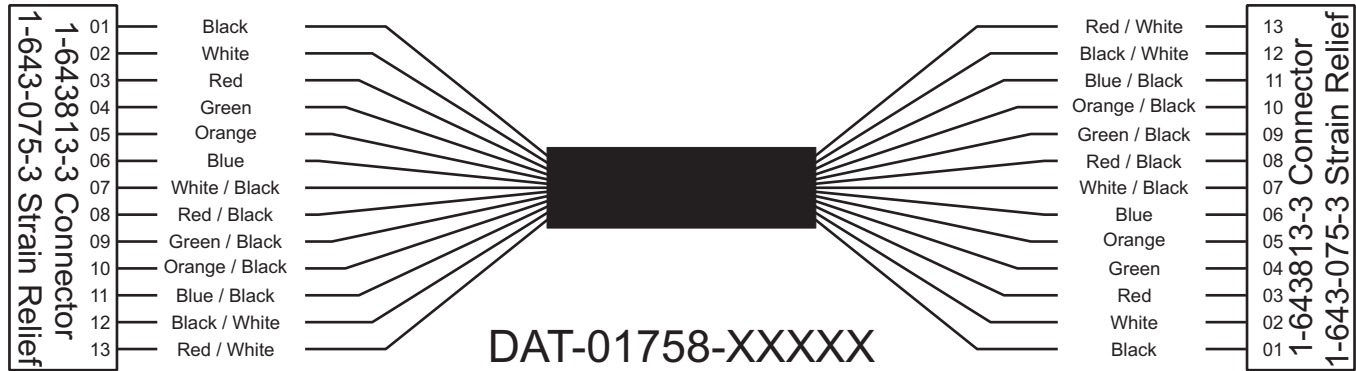

R. C. Tronics Incorporated

2573 East Kercher Road
Goshen, Indiana 46528
Toll Free 1-866-457-7790

Phone 1-574-642-3857
Fax 1-574-642-3858
13 Conductor Data Cable <http://www.rctronics.com>

Viewed with Tyco Connector Plug-In Face-Down.

Belden 9541, 24 AWG, Stranded, unshielded fifteen conductor cable.

Cut each jacket end 4 inches long, remove jacket on each end.

Requires two (2) Tyco/Amp. 1-643814-3 connector & Tyco/Amp. 1-643075-3 end cap.

Place connector into insertion equipment, start with #13 and complete with #01.

CHECK CABLE WITH CABLE CHECKER

**#01 BLACK , #02 WHITE, #03 RED, #04 GREEN, #05 ORANGE
#06 BLUE, #07 WHITE/BLACK, #08 RED/BLACK, #09 GREEN/BLACK,
#10 ORANGE/BLACK#11 BLUE/BLACK, #12 BLACK/WHITE, #13 RED/WHITE.**