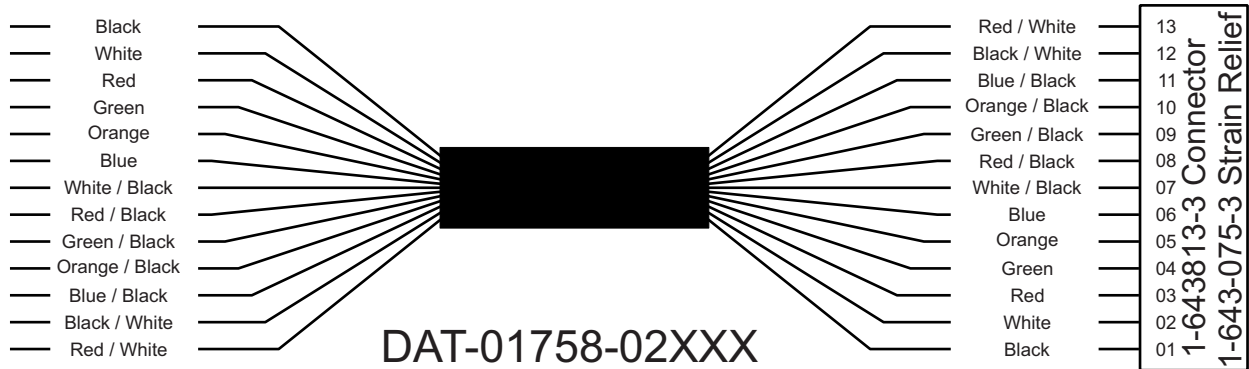

Viewed with Tyco Connector Plug-In Face-Down.

Belden 9541, 24 AWG, Stranded, unshielded fifteen conductor cable.

Cut each jacket end 4 inches long, remove jacket on each end.

Requires one (2) Tyco/Amp. 1-643814-3 connector & Tyco/Amp. 1-643075-3 end cap.

Place connector into insertion equipment, start with #13 and complete with #01.

CHECK CABLE WITH CABLE CHECKER

**#01 BLACK , #02 WHITE, #03 RED, #04 GREEN, #05 ORANGE
#06 BLUE, #07 WHITE/BLACK, #08 RED/BLACK, #09 GREEN/BLACK,
#10 ORANGE/BLACK#11 BLUE/BLACK, #12 BLACK/WHITE, #13 RED/WHITE.**