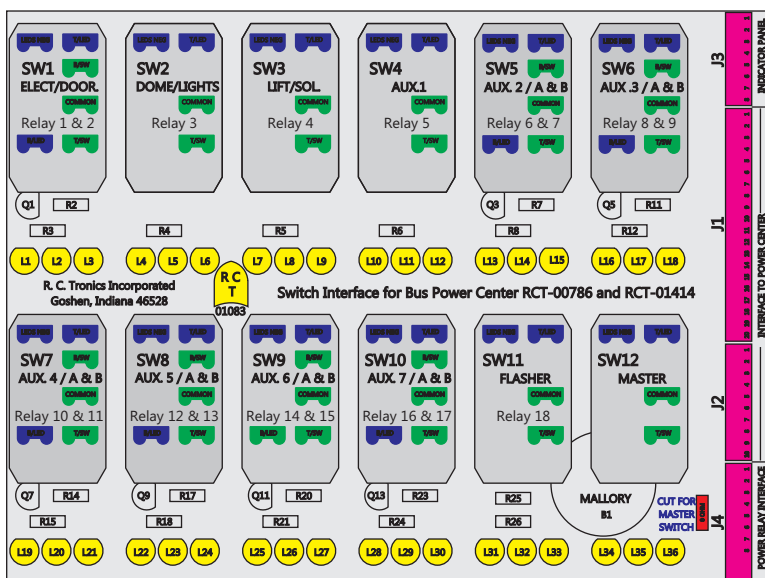

R. C. Tronics Incorporated

2573 East Kercher Road
Goshen, Indiana 46528
Toll Free 1-866-457-7790

Phone 1-574-642-3857
Fax 1-574-642-3858
<http://www.rctronics.com>

RCT-01241-0__53, Relays 4A, 4B, 5A, 5B, 6A, 6B

FAC-01241-0__53

S-01083

1-480700-0
Pin Insert End
1 2 3
Pin
Locating
RED-BLACK-VIOLET
Mate-N-Loc Connector
2 Pin Part Number 1-480700-0
Tyco Pin Number 350570-1

Mate-N-Loc operates relays 6A, 6B & 7B with "IGNITION", on RCT-01780
Bus Power Center connects to J4 on RCT-01083, Dash Switch Center.

DAT-01349-17006 (6 INCH)

Viewed with Tyco Connector
Plug-In Face Down.