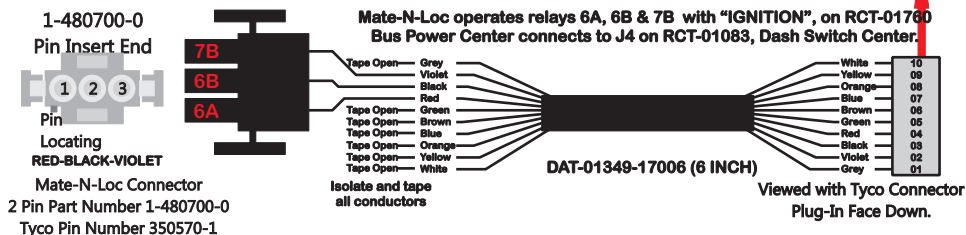

R. C. Tronics Incorporated

2573 East Kercher Road
Goshen, Indiana 46528
Toll Free 1-866-457-7790

Phone 1-574-642-3857
Fax 1-574-642-3858
<http://www.rctronics.com>

RCT-01241-0__53, Relays 4A, 4B, 5A, 5B, 6A, 6B

FAC-01241-0__53

S-01083

1-480700-0
Pin Insert End
1 2 3
Pin
Locating
RED-BLACK-VIOLET
Mate-N-Loc Connector
2 Pin Part Number 1-480700-0
Tyco Pin Number 350570-1

Mate-N-Loc operates relays 6A, 6B & 7B with "IGNITION", on RCT-01780
Bus Power Center connects to J4 on RCT-01083, Dash Switch Center.

DAT-01349-17006 (6 INCH)

Viewed with Tyco Connector
Plug-In Face Down.