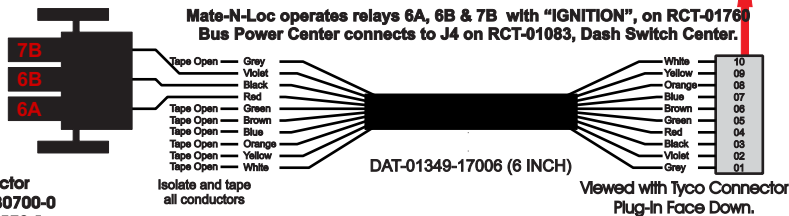

S-01083

Mate-N-Loc Connector  
2 Pin Part Number 1-480700-0  
Tyco Pin Number 350570-1

Mate-N-Loc operates relays 6A, 6B & 7B with "IGNITION", on RCT-01760 Bus Power Center connects to J4 on RCT-01083, Dash Switch Center.

DAT-01349-17006 (6 INCH)