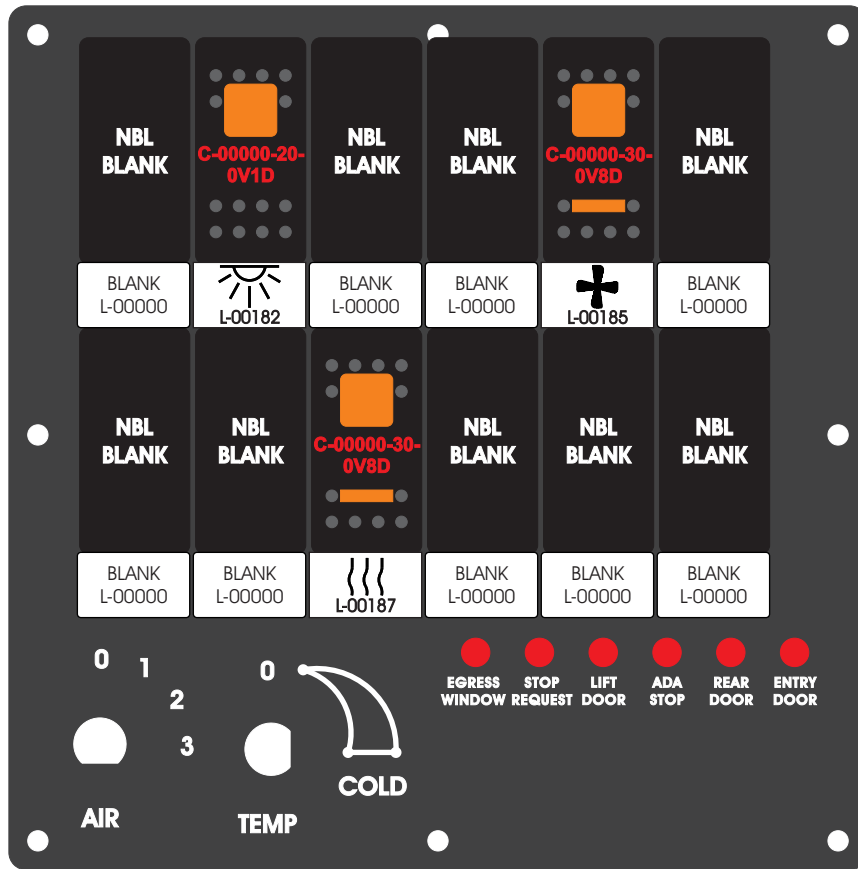

R. C. Tronics Incorporated

2573 East Kercher Road
Goshen, Indiana 46528
Toll Free 1-866-457-7790

Phone 1-574-642-3857
Fax 1-574-642-3858
<http://www.rctronics.com>

RCT-01256-0__00

FAC-01256-00001