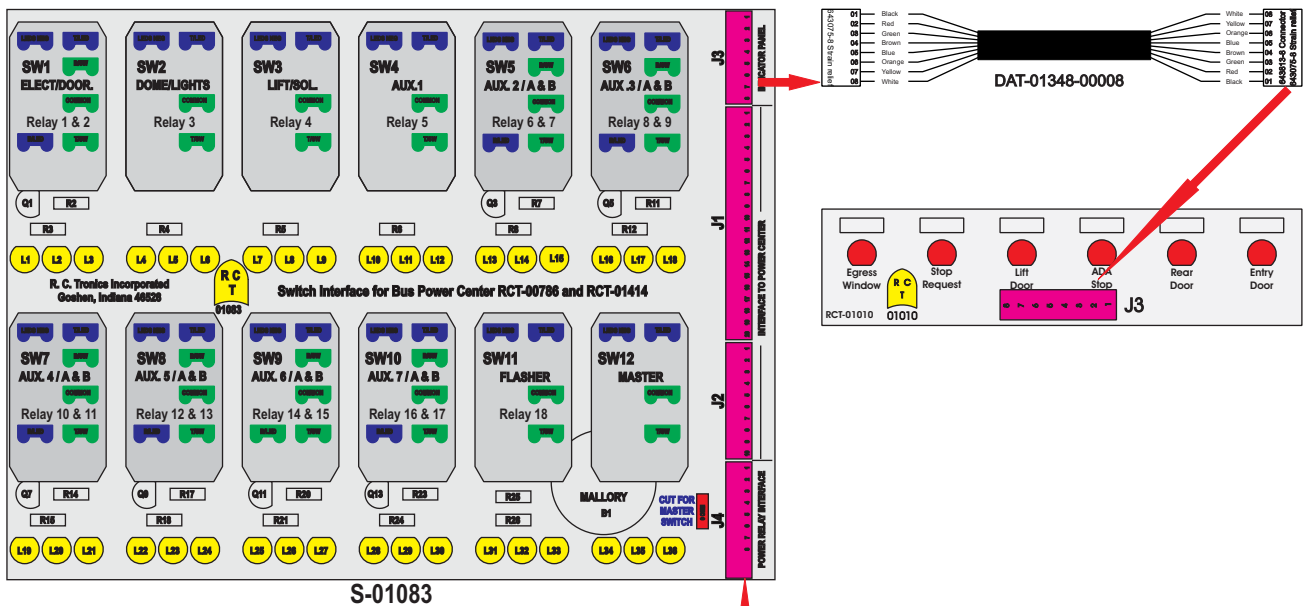

# R. C. Tronics Incorporated

2573 East Kercher Road  
Goshen, Indiana 46528  
Toll Free 1-866-457-7790

Phone 1-574-642-3857  
Fax 1-574-642-3858  
<http://www.rctronics.com>

RCT-01256-0\_\_00

FAC-01256-00001

S-01083

Mate-N-Loc Connector  
2 Pin Part Number 1-480700-0  
Tyco Pin Number 350570-1

Mate-N-Loc operates relays 6A, 6B & 7B with "IGNITION", on RCT-01760 Bus Power Center connects to J4 on RCT-01083, Dash Switch Center.

DAT-01349-17006 (6 INCH)