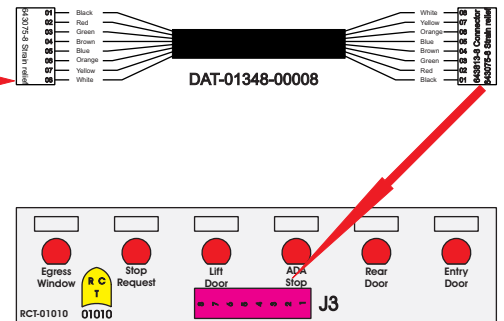

R. C. Tronics Incorporated

2573 East Kercher Road
Goshen, Indiana 46528
Toll Free 1-866-457-7790

Phone 1-574-642-3857
Fax 1-574-642-3858
<http://www.rctronics.com>

RCT-01256-0_01

FAC-01256-000001

S-01083

1-480700-0
Pin Insert End
Pin Locating
RED-BLACK-VIOLET
Mate-N-Loc Connector
2 Pin Part Number 1-480700-0
Tyco Pin Number 350570-1

Mate-N-Loc operates relays 6A, 6B & 7B with "IGNITION", on RCT-01760 Bus Power Center connects to J4 on RCT-01083, Dash Switch Center.

DAT-01349-17006 (6 INCH)

Viewed with Tyco Connector Plug-In Face Down.