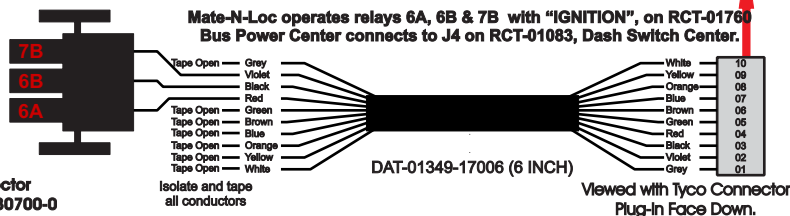

R. C. Tronics Incorporated

2573 East Kercher Road
Goshen, Indiana 46528
Toll Free 1-866-457-7790

Phone 1-574-642-3857
Fax 1-574-642-3858
<http://www.rctronics.com>

RCT-01256-0_01

FAC-01256-000001

S-01083

1-480700-0
Pin Insert End
Pin Locating
RED-BLACK-VIOLET
Mate-N-Loc Connector
2 Pin Part Number 1-480700-0
Tyco Pin Number 350570-1

Mate-N-Loc operates relays 6A, 6B & 7B with "IGNITION", on RCT-01760 Bus Power Center connects to J4 on RCT-01083, Dash Switch Center.

DAT-01349-17006 (6 INCH)

Viewed with Tyco Connector Plug-In Face Down.