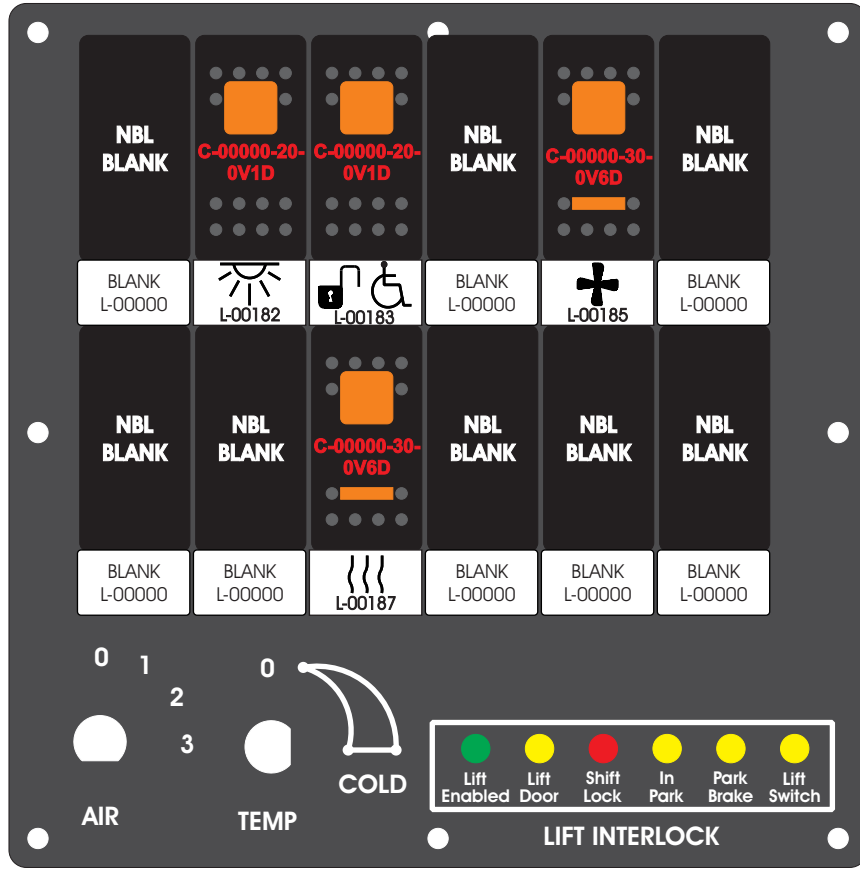

R. C. Tronics Incorporated

2573 East Kercher Road
Goshen, Indiana 46528
Toll Free 1-866-457-7790

Phone 1-574-642-3857
Fax 1-574-642-3858
<http://www.rctronics.com>

RCT-01257-0_03,ADA

FAC-01257-00000