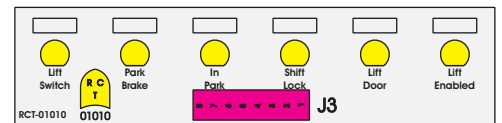

Connects to J3 of BPC
RCT-01760.
Order Separately
DAT-01348-00XX0

Mate-N-Loc Connector
2 Pin Part Number 1-480700-0
Tyco Pin Number 350570-1

Mate-N-Loc operates relays 6A, 6B & 7B with "IGNITION", on RCT-01760
Bus Power Center connects to J4 on RCT-01083, Dash Switch Center.