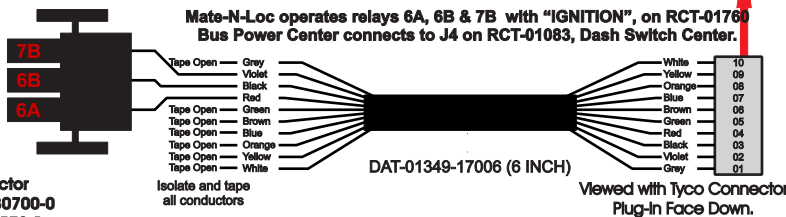

Connects to J3 of BPC
RCT-01760.
Order Separately
DAT-01348-00XX0

Mate-N-Loc Connector
2 Pin Part Number 1-480700-0
Tyco Pin Number 350570-1

Mate-N-Loc operates relays 6A, 6B & 7B with "IGNITION", on RCT-01760
Bus Power Center connects to J4 on RCT-01083, Dash Switch Center.

Isolate and tape
all conductors

Viewed with Tyco Connector
Plug-In Face Down.