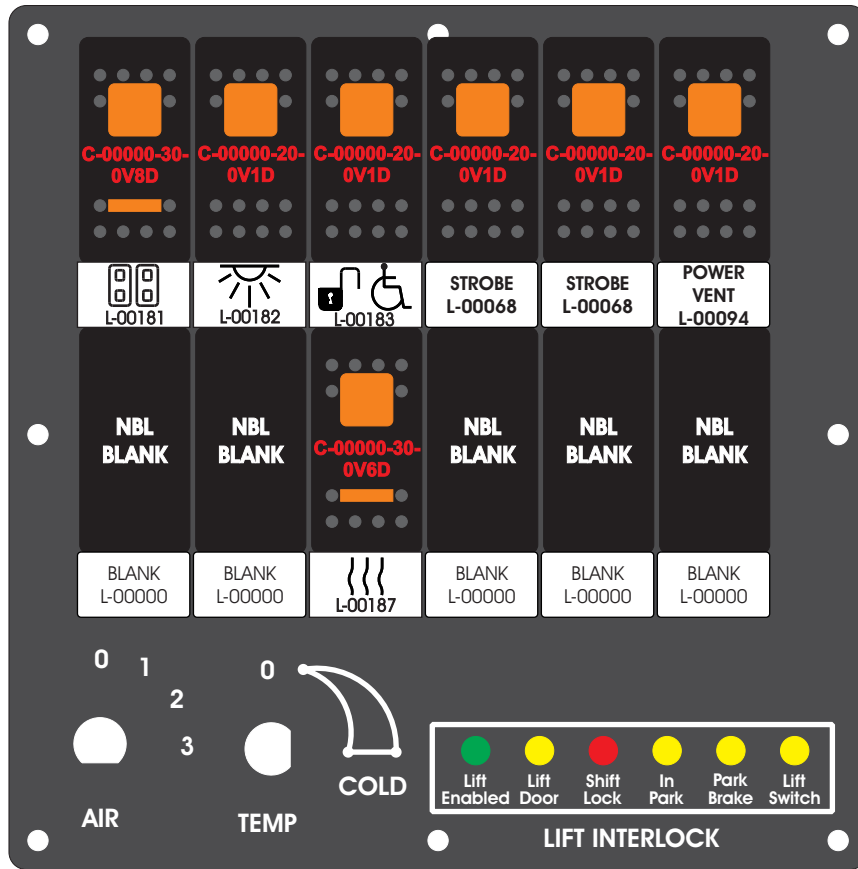

R. C. Tronics Incorporated

2573 East Kercher Road
Goshen, Indiana 46528
Toll Free 1-866-457-7790

Phone 1-574-642-3857
Fax 1-574-642-3858
<http://www.rctronics.com>

RCT-01257-0_05,ADA

FAC-01257-00000