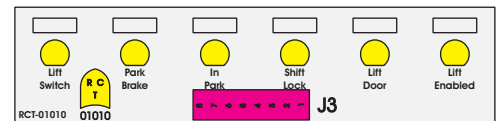

Connects to J3 of BPC
RCT-01760.
Order Separately
DAT-01348-00XX0

Mate-N-Loc Connector
2 Pin Part Number 1-480700-0
Tyco Pin Number 350570-1

Mate-N-Loc operates relays 6A, 6B & 7B with "IGNITION", on RCT-01760
Bus Power Center connects to J4 on RCT-01083, Dash Switch Center.