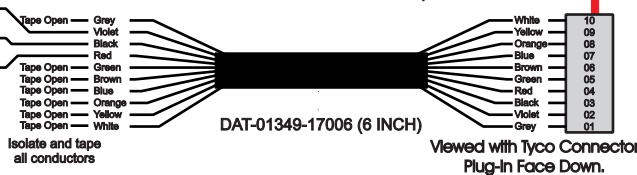

Connects to J3 of BPC
RCT-01760.
Order Separately
DAT-01348-00XX0

Mate-N-Loc Connector
2 Pin Part Number 1-480700-0
Tyco Pin Number 350570-1

Mate-N-Loc operates relays 6A, 6B & 7B with "IGNITION", on RCT-01760
Bus Power Center connects to J4 on RCT-01083, Dash Switch Center.

Viewed with Tyco Connector
Plug-In Face Down.