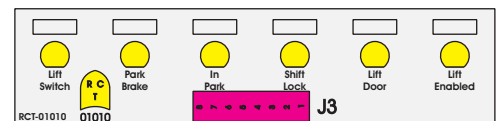

Connects to J3 of BPC
RCT-01760.
Order Separately
DAT-01348-00XX0

Mate-N-Loc Connector
2 Pin Part Number 1-480700-0
Tyco Pin Number 350570-1

Mate-N-Loc operates relays 6A, 6B & 7B with "IGNITION", on RCT-01760
Bus Power Center connects to J4 on RCT-01083, Dash Switch Center.