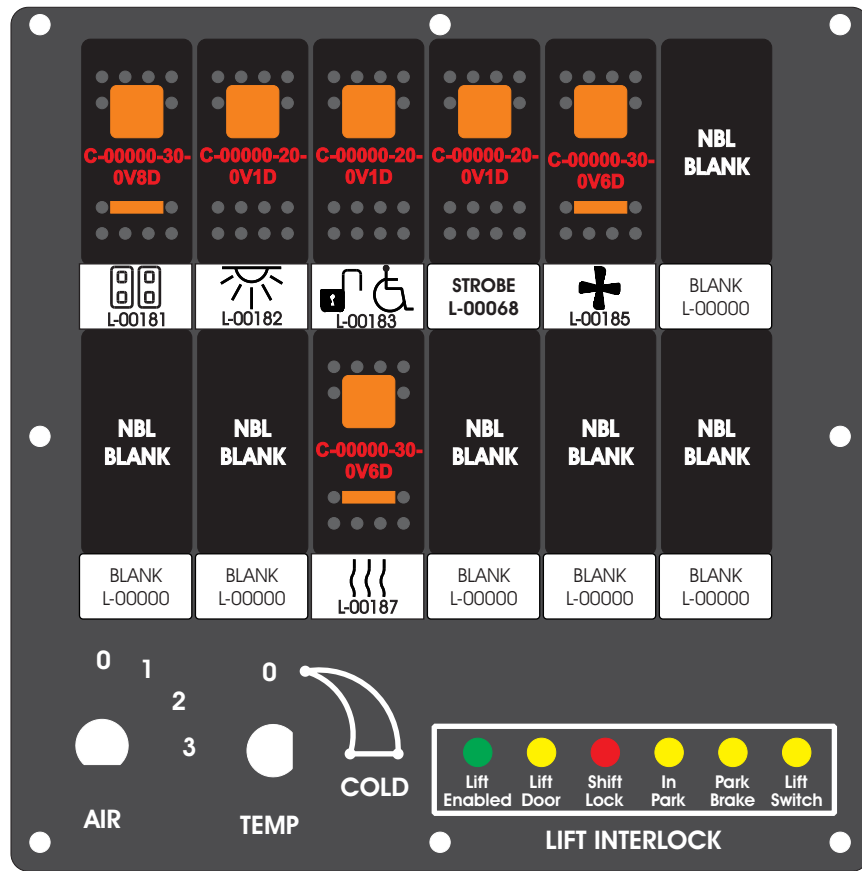

R. C. Tronics Incorporated

2573 East Kercher Road
Goshen, Indiana 46528
Toll Free 1-866-457-7790

Phone 1-574-642-3857
Fax 1-574-642-3858
<http://www.rctronics.com>

RCT-01257-0_08,ADA

FAC-01257-0000