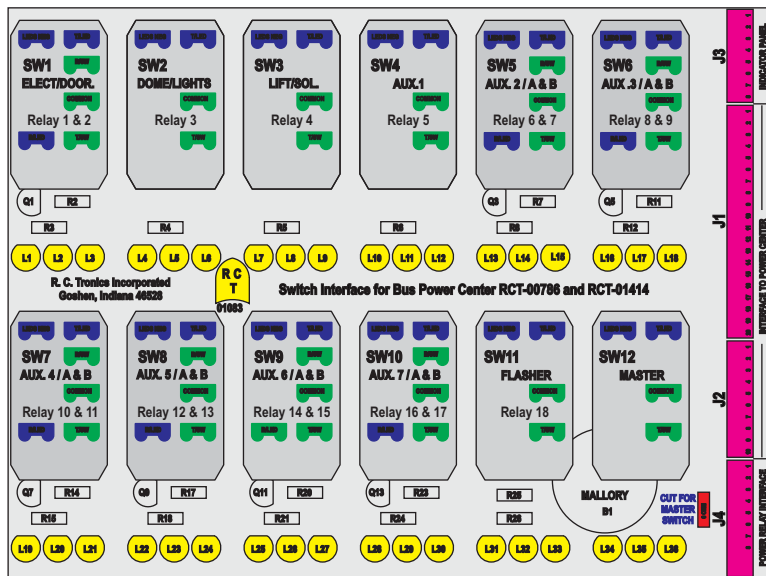

R. C. Tronics Incorporated

2573 East Kercher Road
Goshen, Indiana 46528
Toll Free 1-866-457-7790

Phone 1-574-642-3857
Fax 1-574-642-3858
<http://www.rctronics.com>

RCT-01257-0_08,ADA

FAC-01257-0000

S-01083

Connects to J3 of BPC
RCT-01760.
Order Separately
DAT-01348-00XX0

Mate-N-Loc Connector
2 Pin Part Number 1-480700-0
Tyco Pin Number 350570-1

Mate-N-Loc operates relays 6A, 6B & 7B with "IGNITION", on RCT-01760
Bus Power Center connects to J4 on RCT-01083, Dash Switch Center.