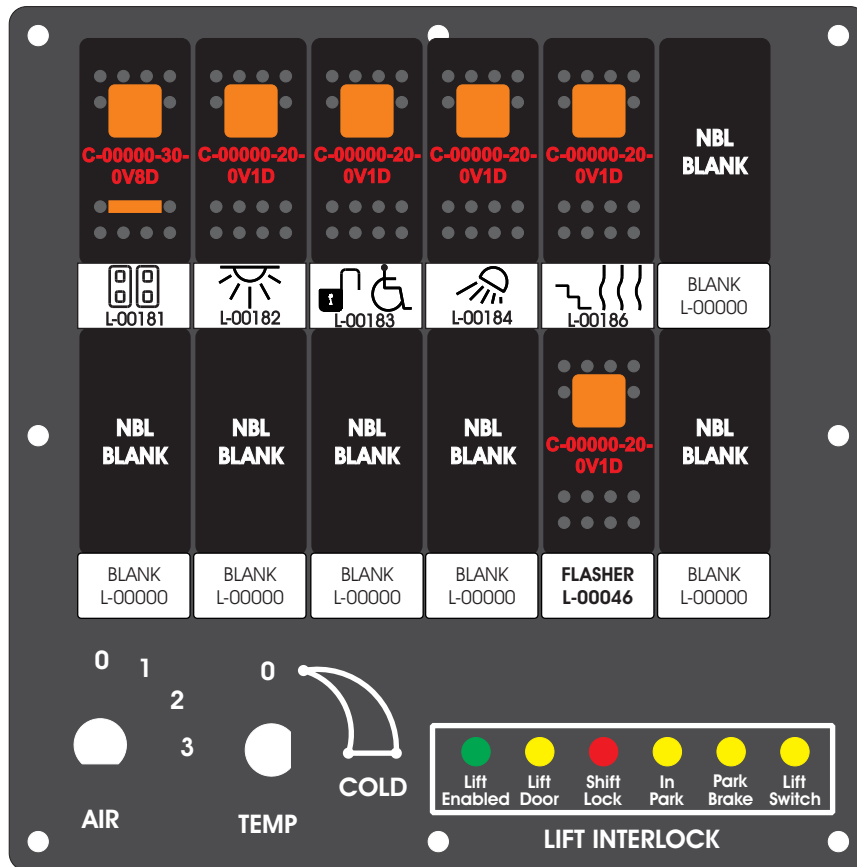

R. C. Tronics Incorporated

2573 East Kercher Road
Goshen, Indiana 46528
Toll Free 1-866-457-7790

Phone 1-574-642-3857
Fax 1-574-642-3858
<http://www.rctronics.com>

RCT-01257-0__10, ADA, System

FAC-01257-00000