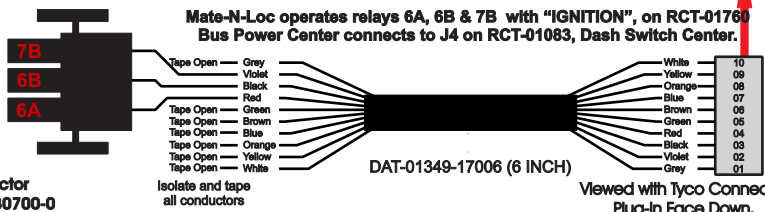

R. C. Tronics Incorporated

2573 East Kercher Road
Goshen, Indiana 46528
Toll Free 1-866-457-7790

Phone 1-574-642-3857
Fax 1-574-642-3858
<http://www.rctronics.com>

RCT-01257-0__10, ADA, System

FAC-01257-00000

S-01083

Connects to J3 of BPC
RCT-01760.
Order Separately
DAT-01348-00XX0

Mate-N-Loc Connector
2 Pin Part Number 1-480700-0
Tyco Pin Number 350570-1

Mate-N-Loc operates relays 6A, 6B & 7B with "IGNITION", on RCT-01760
Bus Power Center connects to J4 on RCT-01083, Dash Switch Center.

DAT-01349-17006 (6 INCH)

Viewed with Tyco Connector
Plug-In Face Down.