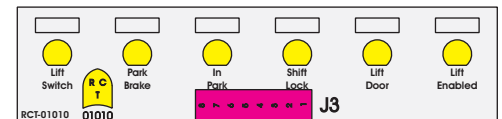

S-01083

Connects to J3 of BPC
RCT-01760.
Order Separately
DAT-01348-00XX0

Mate-N-Loc Connector
2 Pin Part Number 1-480700-0
Tyco Pin Number 350570-1

Mate-N-Loc operates relays 6A, 6B & 7B with "IGNITION", on RCT-01760
Bus Power Center connects to J4 on RCT-01083, Dash Switch Center.