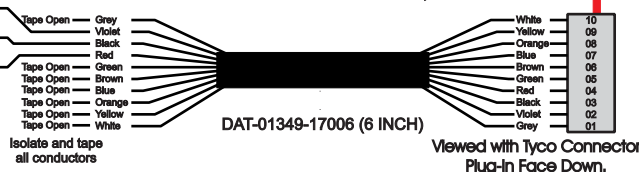

R. C. Tronics Incorporated

2573 East Kercher Road
Goshen, Indiana 46528
Toll Free 1-866-457-7790

Phone 1-574-642-3857
Fax 1-574-642-3858
<http://www.rctronics.com>

RCT-01257-0__11

FAC-01257-00000

S-01083

Connects to J3 of BPC
RCT-01760.
Order Separately
DAT-01348-00XX0

Mate-N-Loc Connector
2 Pin Part Number 1-480700-0
Tyco Pin Number 350570-1

Mate-N-Loc operates relays 6A, 6B & 7B with "IGNITION", on RCT-01760
Bus Power Center connects to J4 on RCT-01083, Dash Switch Center.

Isolate and tape all conductors
Viewed with Tyco Connector Plug-In Face Down.