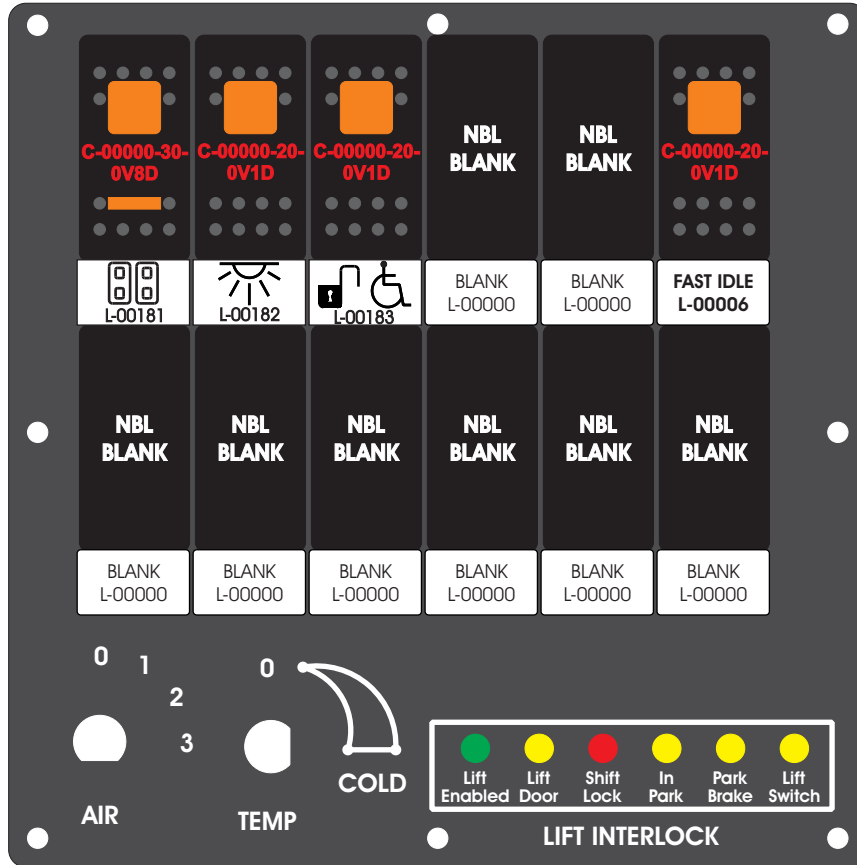

R. C. Tronics Incorporated

2573 East Kercher Road
Goshen, Indiana 46528
Toll Free 1-866-457-7790

Phone 1-574-642-3857
Fax 1-574-642-3858
<http://www.rctronics.com>

RCT-01257-0__11

FAC-01257-00000

S-01083

Connects to J3 of BPC
RCT-01760.
Order Separately
DAT-01348-00XX0

Mate-N-Loc Connector
2 Pin Part Number 1-480700-0
Tyco Pin Number 350570-1

Mate-N-Loc operates relays 6A, 6B & 7B with "IGNITION", on RCT-01760
Bus Power Center connects to J4 on RCT-01083, Dash Switch Center.

Isolate and tape all conductors
Viewed with Tyco Connector Plug-In Face Down.