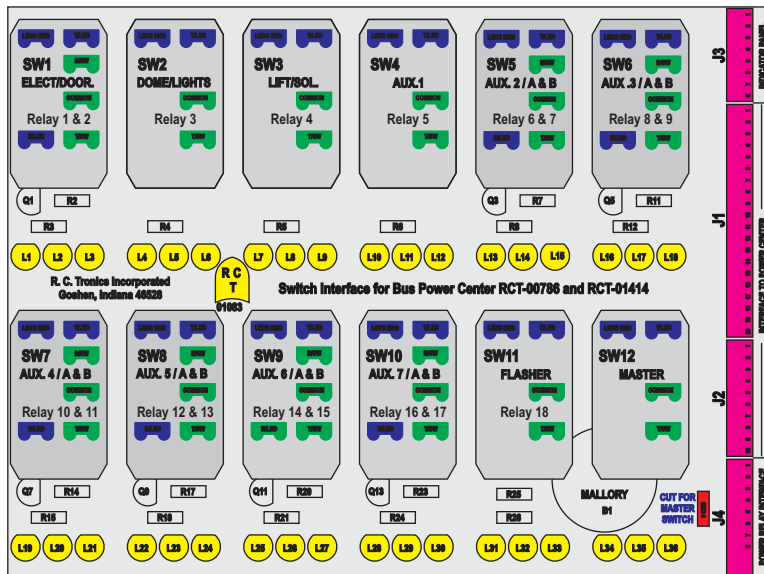

R. C. Tronics Incorporated

2573 East Kercher Road
Goshen, Indiana 46528
Toll Free 1-866-457-7790

Phone 1-574-642-3857
Fax 1-574-642-3858
<http://www.rctronics.com>

RCT-01257-0__11

FAC-01257-00000

S-01083

Connects to J3 of BPC
RCT-01760.
Order Separately
DAT-01348-00XX0

Mate-N-Loc Connector
2 Pin Part Number 1-480700-0
Tyco Pin Number 350570-1

Mate-N-Loc operates relays 6A, 6B & 7B with "IGNITION", on RCT-01760
Bus Power Center connects to J4 on RCT-01083, Dash Switch Center.

Isolate and tape all conductors
Viewed with Tyco Connector Plug-In Face Down.