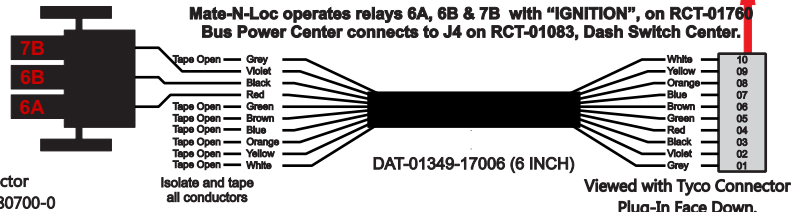

Mate-N-Loc Connector
 2 Pin Part Number 1-480700-0
 Tyco Pin Number 350570-1

Mate-N-Loc operates relays 6A, 6B & 7B with "IGNITION", on RCT-01760
 Bus Power Center connects to J4 on RCT-01083, Dash Switch Center.