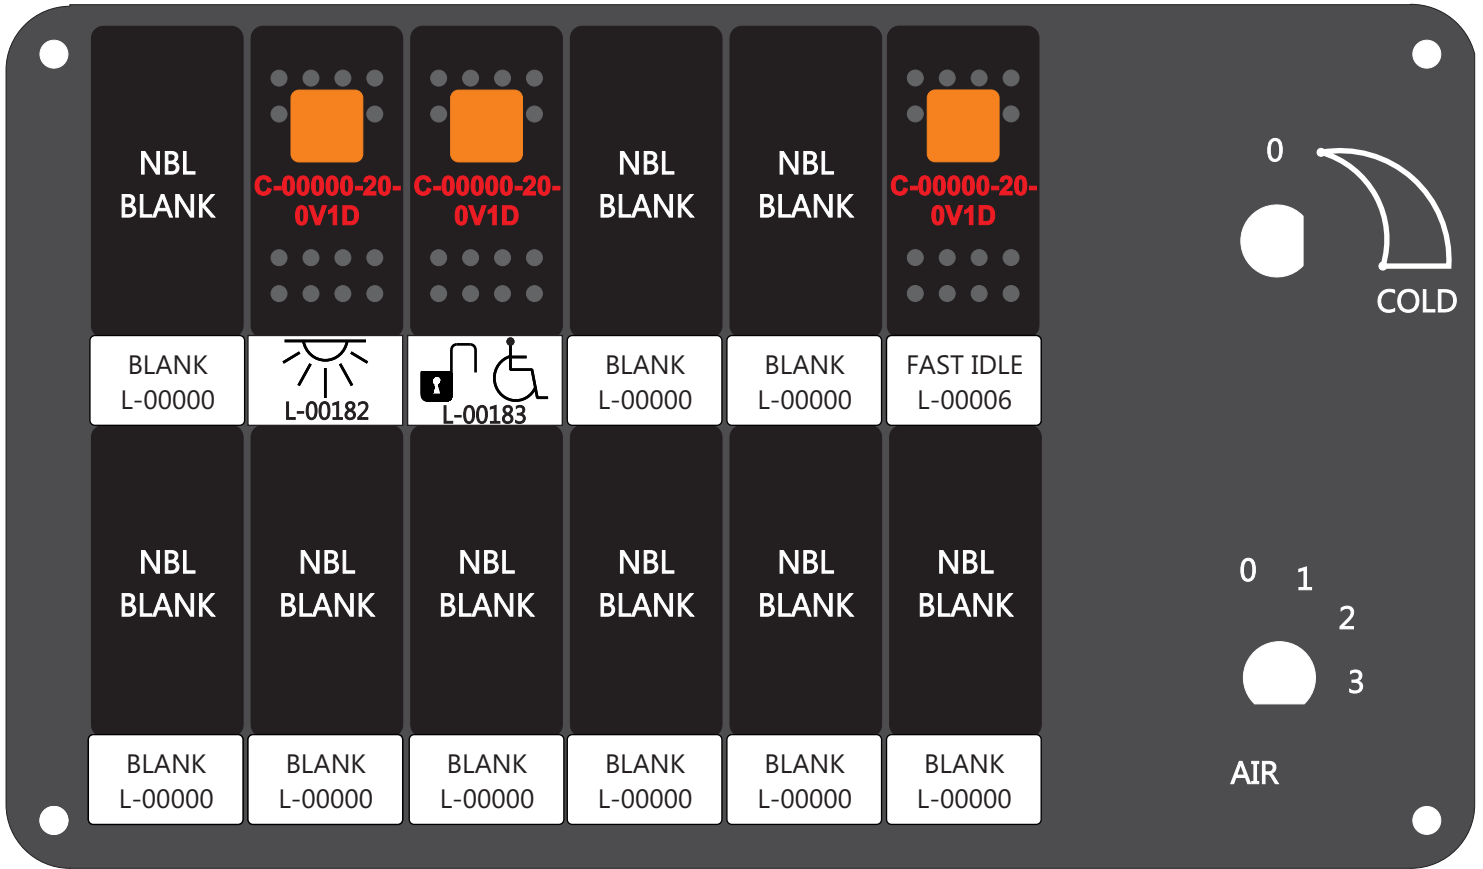

R. C. Tronics Incorporated

2573 East Kercher Road
Goshen, Indiana 46528
Toll Free 1-866-457-7790

RCT-01407-0_51

Phone 1-574-642-3857
Fax 1-574-642-3858
<http://www.rctronics.com>

FAC-01407-00000