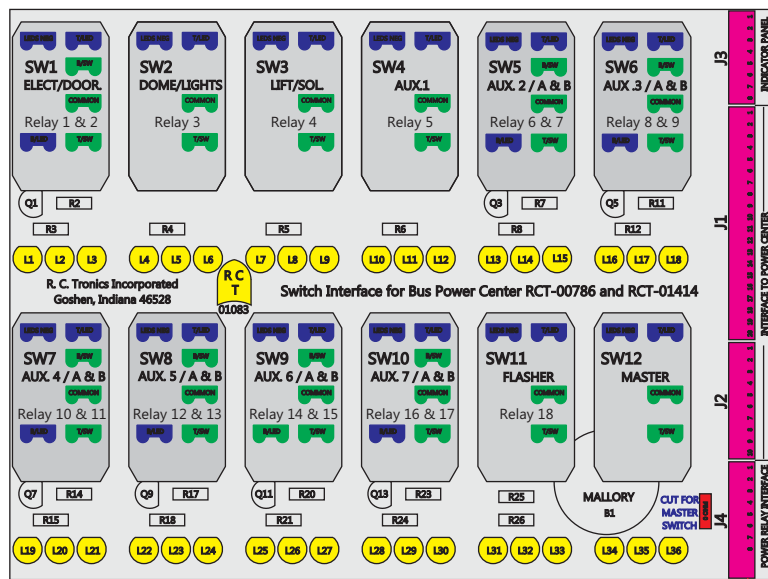

R. C. Tronics Incorporated

2573 East Kercher Road
 Goshen, Indiana 46528
 Toll Free 1-866-457-7790

RCT-01407-0_51

Phone 1-574-642-3857
 Fax 1-574-642-3858
<http://www.rctronics.com>

FAC-01407-00000

S-01083

Mate-N-Loc Connector
 2 Pin Part Number 1-480700-0
 Tyco Pin Number 350570-1

Mate-N-Loc operates relays 6A, 6B & 7B with "IGNITION", on RCT-01760
 Bus Power Center connects to J4 on RCT-01083, Dash Switch Center.