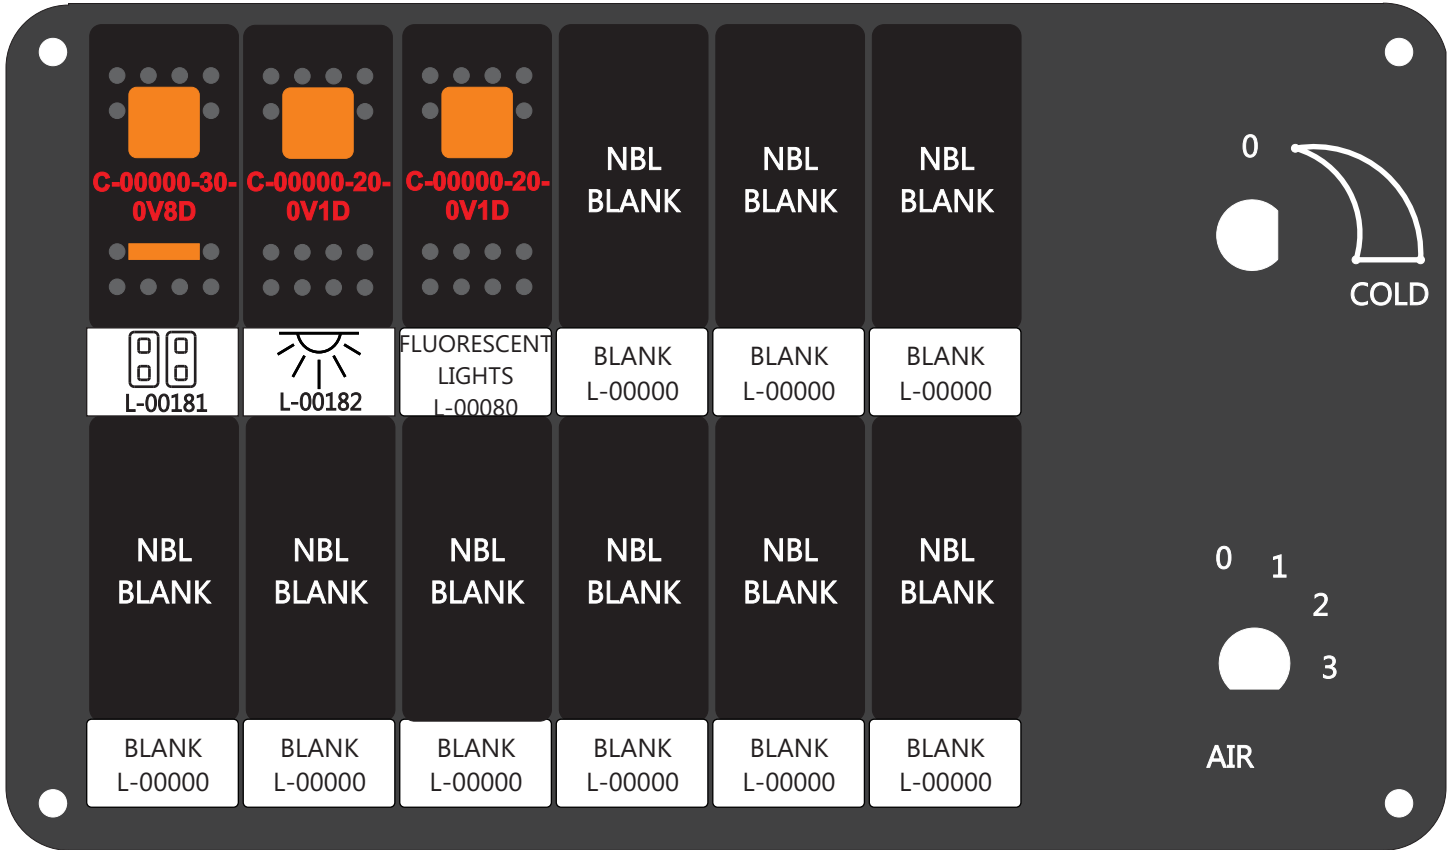

R. C. Tronics Incorporated

2573 East Kercher Road
Goshen, Indiana 46528
Toll Free 1-866-457-7790

Phone 1-574-642-3857
Fax 1-574-642-3858
<http://www.rctronics.com>

RCT-01407-0_55

FAC-01407-00000