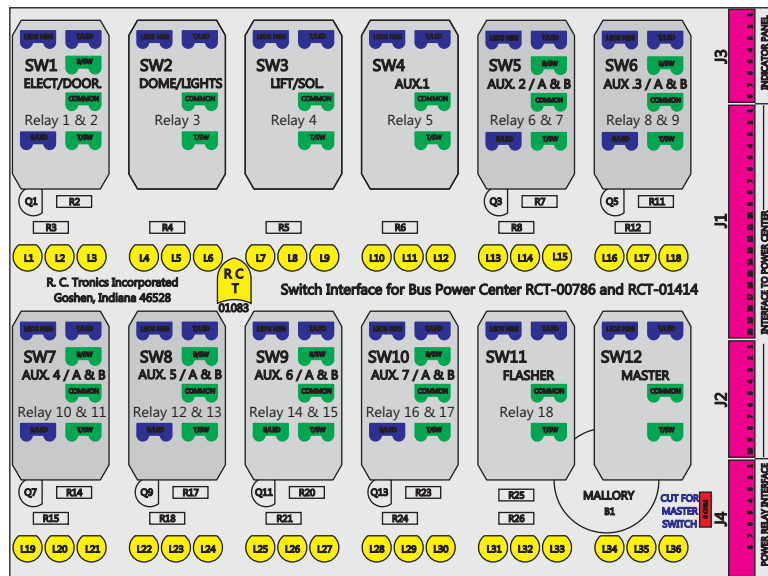

# R. C. Tronics Incorporated

2573 East Kercher Road  
Goshen, Indiana 46528  
Toll Free 1-866-457-7790

Phone 1-574-642-3857  
Fax 1-574-642-3858  
<http://www.rctronics.com>

RCT-01407-0\_55

FAC-01407-00000

S-01083

Locating  
RED-BLACK-VIOLET  
Mate-N-Loc Connector  
2 Pin Part Number 1-480700-0  
Tyco Pin Number 350570-1

Mate-N-Loc operates relays 6A, 6B & 7B with "IGNITION", on RCT-01760  
Bus Power Center connects to J4 on RCT-01083, Dash Switch Center.

DAT-01349-17006 (6 INCH)

Viewed with Tyco Connector  
Plug-In Face Down.