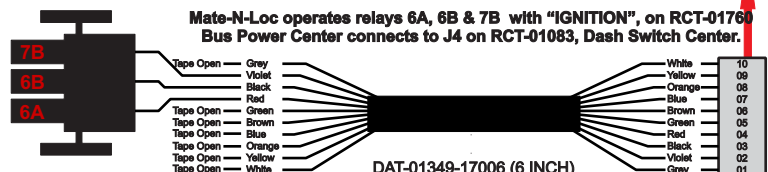

R. C. Tronics Incorporated

2573 East Kercher Road
Goshen, Indiana 46528
Toll Free 1-866-457-7790

Phone 1-574-642-3857
Fax 1-574-642-3858
<http://www.rctronics.com>

RCT-01407-0_66

FAC-01407-00000

S-01083

1-480700-0
Pin Insert End

Mate-N-Loc Connector
2 Pin Part Number 1-480700-0
Tyco Pin Number 350570-1

Mate-N-Loc operates relays 6A, 6B & 7B with "IGNITION", on RCT-01760 Bus Power Center connects to J4 on RCT-01083, Dash Switch Center.