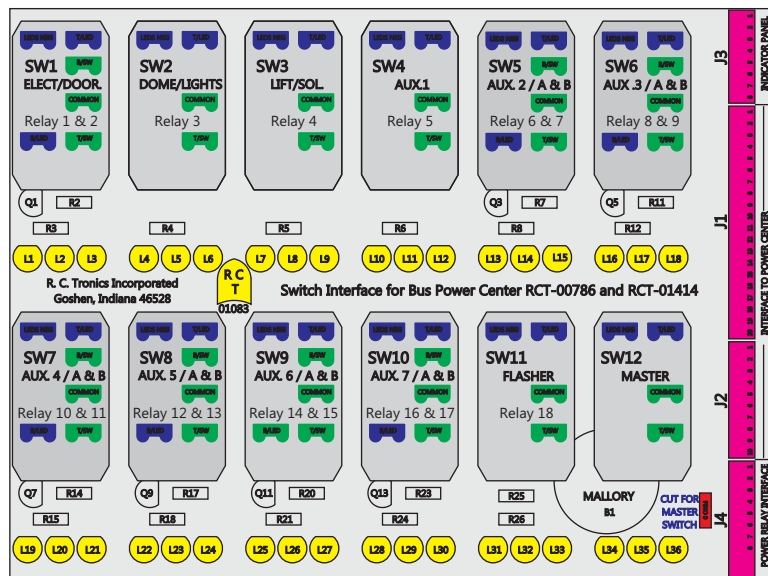

R. C. Tronics Incorporated

2573 East Kercher Road
Goshen, Indiana 46528
Toll Free 1-866-457-7790

Phone 1-574-642-3857
Fax 1-574-642-3858
<http://www.rctronics.com>

RCT-01407-0_66

FAC-01407-00000

S-01083

1-480700-0
Pin Insert End

Mate-N-Loc Connector
2 Pin Part Number 1-480700-0
Tyco Pin Number 350570-1

Mate-N-Loc operates relays 6A, 6B & 7B with "IGNITION", on RCT-01760 Bus Power Center connects to J4 on RCT-01083, Dash Switch Center.

Isolate and tape all conductors

Viewed with Tyco Connector Plug-In Face Down.