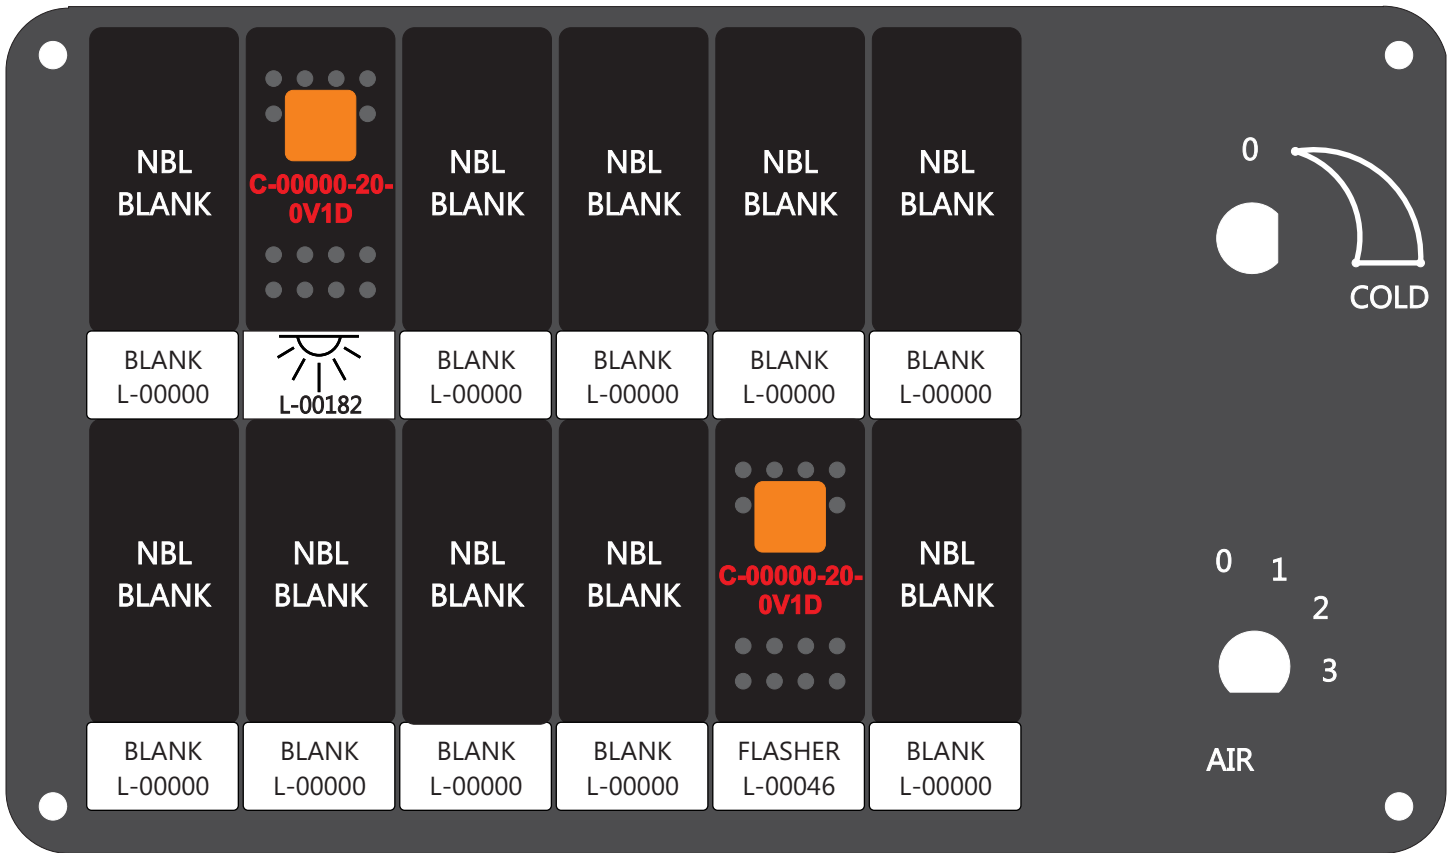

R. C. Tronics Incorporated

2573 East Kercher Road
Goshen, Indiana 46528
Toll Free 1-866-457-7790

Phone 1-574-642-3857
Fax 1-574-642-3858
<http://www.rctronics.com>

RCT-01407-0_66

FAC-01407-00000