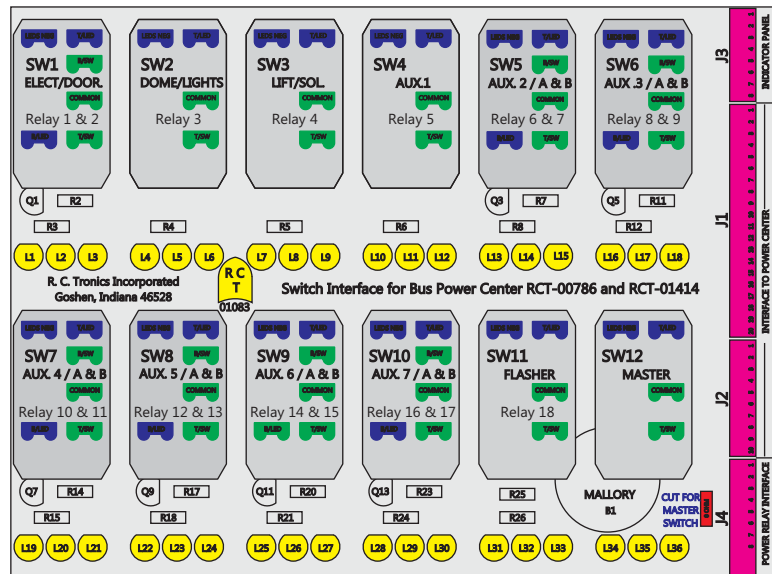

# R. C. Tronics Incorporated

2573 East Kercher Road  
 Goshen, Indiana 46528  
 Toll Free 1-866-457-7790

RCT-01407-0\_\_71

Phone 1-574-642-3857  
 Fax 1-574-642-3858  
<http://www.rctronics.com>

FAC-01407-00000

1-480700-0  
 Pin Insert End

Locating  
 RED-BLACK-VIOLET  
 Mate-N-Loc Connector  
 2 Pin Part Number 1-480700-0  
 Tyco Pin Number 350570-1

Mate-N-Loc operates relays 6A, 6B & 7B with "IGNITION", on RCT-01760  
 Bus Power Center connects to J4 on RCT-01083, Dash Switch Center.