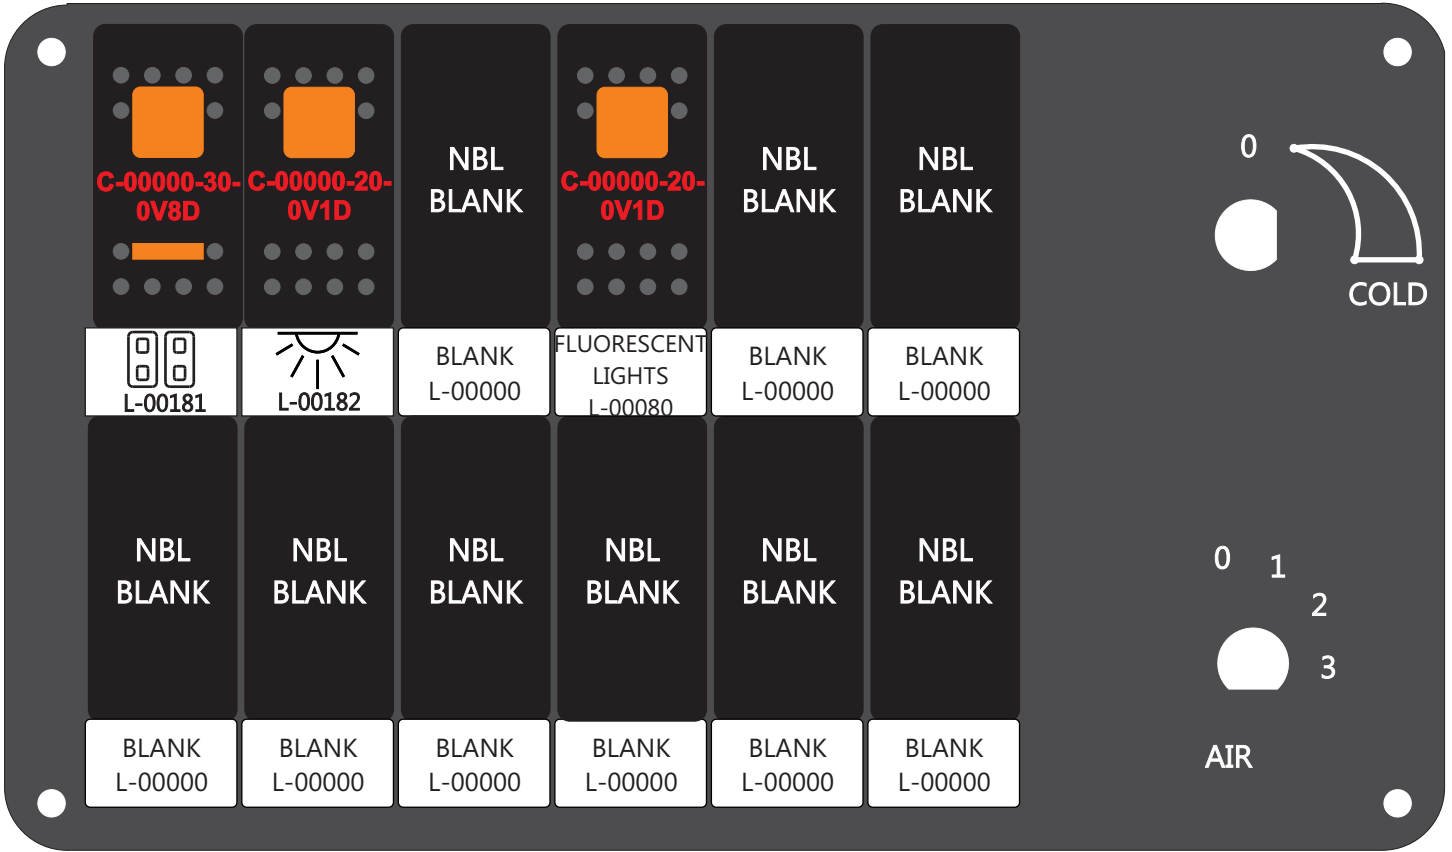

# R. C. Tronics Incorporated

2573 East Kercher Road  
 Goshen, Indiana 46528  
 Toll Free 1-866-457-7790

RCT-01407-0\_\_71

Phone 1-574-642-3857  
 Fax 1-574-642-3858  
<http://www.rctronics.com>

FAC-01407-00000

1-480700-0  
 Pin Insert End

Locating  
 RED-BLACK-VIOLET  
 Mate-N-Loc Connector  
 2 Pin Part Number 1-480700-0  
 Tyco Pin Number 350570-1

Mate-N-Loc operates relays 6A, 6B & 7B with "IGNITION", on RCT-01760  
 Bus Power Center connects to J4 on RCT-01083, Dash Switch Center.