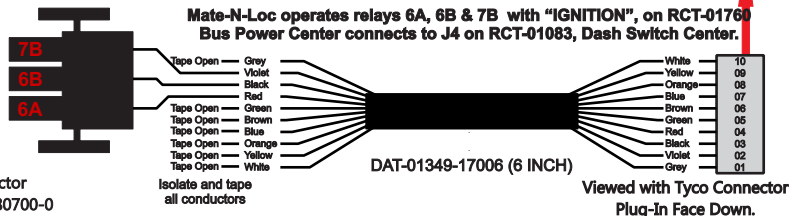

R. C. Tronics Incorporated

2573 East Kercher Road
Goshen, Indiana 46528
Toll Free 1-866-457-7790

RCT-01407-0_74

Phone 1-574-642-3857
Fax 1-574-642-3858
<http://www.rctronics.com>

FAC-01407-00000

S-01083

1-480700-0
Pin Insert End
1 2 3
Pin
Locating
RED-BLACK-VIOLET
Mate-N-Loc Connector
2 Pin Part Number 1-480700-0
Tyco Pin Number 350570-1

Mate-N-Loc operates relays 6A, 6B & 7B with "IGNITION", on RCT-01760
Bus Power Center connects to J4 on RCT-01083, Dash Switch Center.

DAT-01349-17006 (6 INCH)

Viewed with Tyco Connector
Plug-In Face Down.