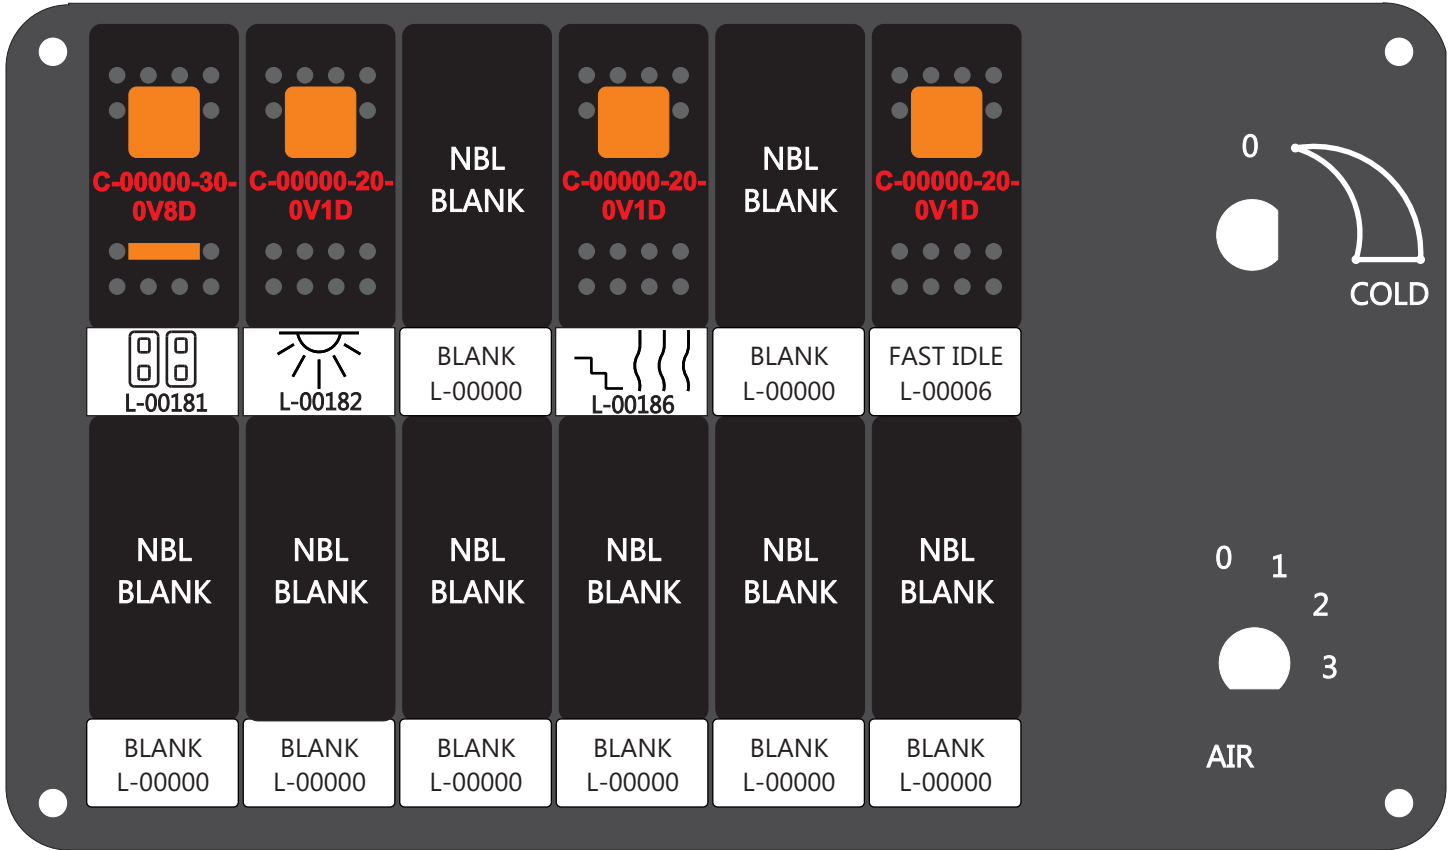

R. C. Tronics Incorporated

2573 East Kercher Road
Goshen, Indiana 46528
Toll Free 1-866-457-7790

RCT-01407-0_74

Phone 1-574-642-3857
Fax 1-574-642-3858
<http://www.rctronics.com>

FAC-01407-00000

S-01083

1-480700-0
Pin Insert End
1 2 3
Pin
Locating
RED-BLACK-VIOLET
Mate-N-Loc Connector
2 Pin Part Number 1-480700-0
Tyco Pin Number 350570-1

Mate-N-Loc operates relays 6A, 6B & 7B with "IGNITION", on RCT-01760
Bus Power Center connects to J4 on RCT-01083, Dash Switch Center.

DAT-01349-17006 (6 INCH)

Viewed with Tyco Connector
Plug-In Face Down.