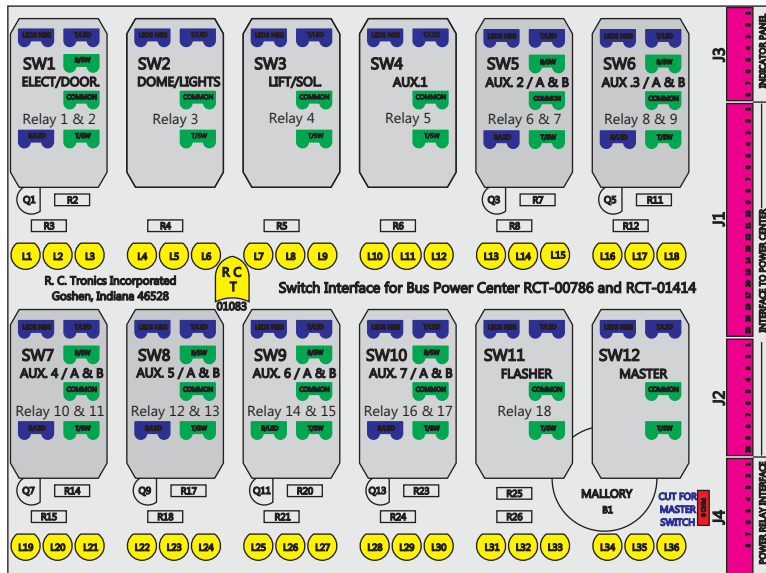

R. C. Tronics Incorporated

2573 East Kercher Road
Goshen, Indiana 46528
Toll Free 1-866-457-7790

RCT-01407-0_74

Phone 1-574-642-3857
Fax 1-574-642-3858
<http://www.rctronics.com>

FAC-01407-00000

S-01083

1-480700-0
Pin Insert End
1 2 3
Pin
Locating
RED-BLACK-VIOLET
Mate-N-Loc Connector
2 Pin Part Number 1-480700-0
Tyco Pin Number 350570-1

Mate-N-Loc operates relays 6A, 6B & 7B with "IGNITION", on RCT-01760
Bus Power Center connects to J4 on RCT-01083, Dash Switch Center.

DAT-01349-17006 (6 INCH)

Viewed with Tyco Connector
Plug-In Face Down.