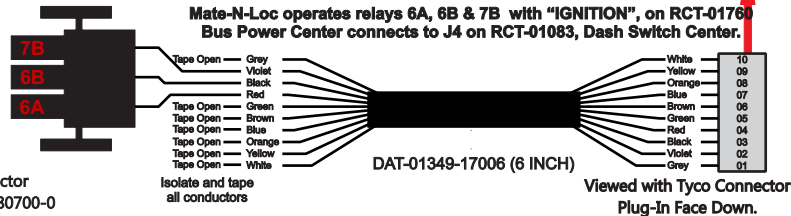

R. C. Tronics Incorporated

2573 East Kercher Road
Goshen, Indiana 46528
Toll Free 1-866-457-7790

RCT-01407-0_77

Phone 1-574-642-3857
Fax 1-574-642-3858
<http://www.rctronics.com>

FAC-01407-00000

S-01083

Mate-N-Loc Connector
2 Pin Part Number 1-480700-0
Tyco Pin Number 350570-1

Mate-N-Loc operates relays 6A, 6B & 7B with "IGNITION", on RCT-01760
Bus Power Center connects to J4 on RCT-01083, Dash Switch Center.