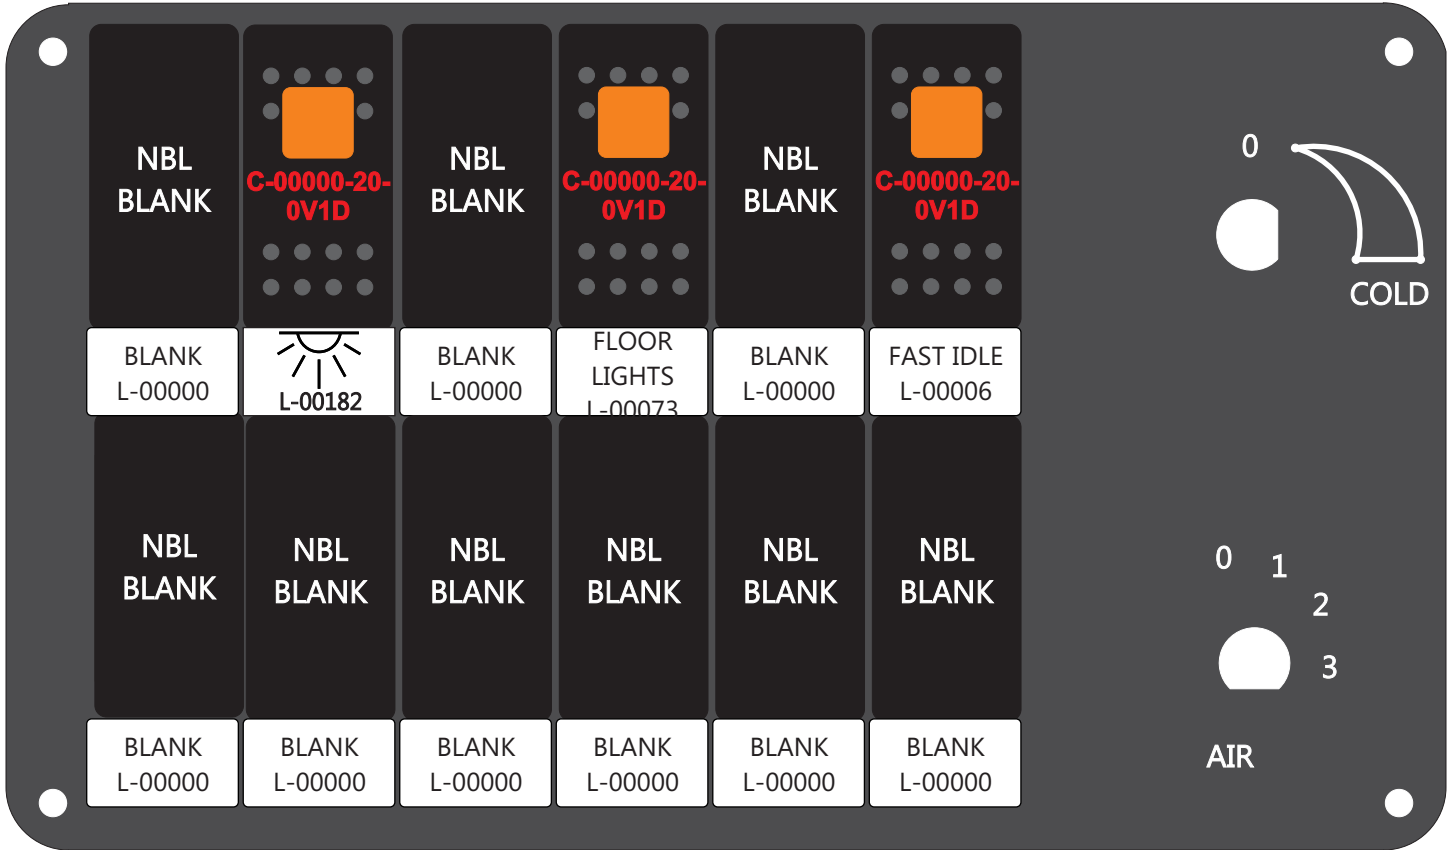

R. C. Tronics Incorporated

2573 East Kercher Road
Goshen, Indiana 46528
Toll Free 1-866-457-7790

RCT-01407-0_77

Phone 1-574-642-3857
Fax 1-574-642-3858
<http://www.rctronics.com>

FAC-01407-00000

S-01083

Mate-N-Loc Connector
2 Pin Part Number 1-480700-0
Tyco Pin Number 350570-1

Mate-N-Loc operates relays 6A, 6B & 7B with "IGNITION", on RCT-01760
Bus Power Center connects to J4 on RCT-01083, Dash Switch Center.