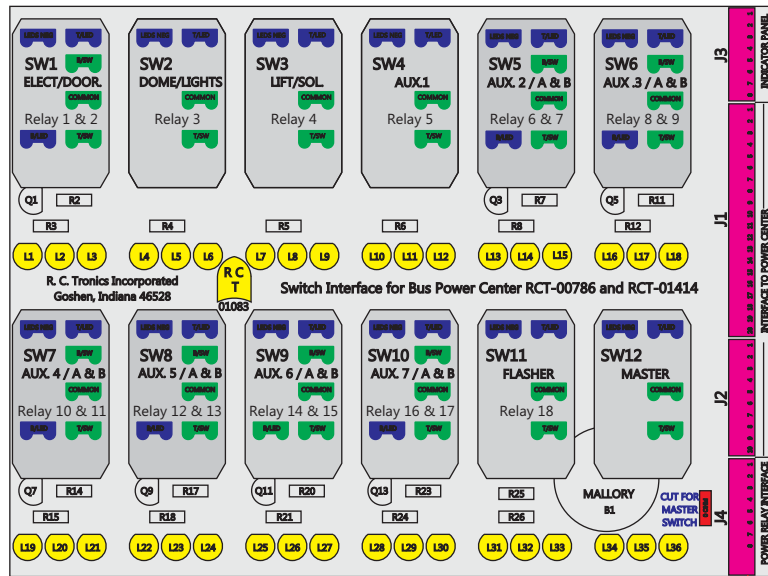

R. C. Tronics Incorporated

2573 East Kercher Road
Goshen, Indiana 46528
Toll Free 1-866-457-7790

RCT-01407-0_77

Phone 1-574-642-3857
Fax 1-574-642-3858
<http://www.rctronics.com>

FAC-01407-00000

S-01083

Mate-N-Loc Connector
2 Pin Part Number 1-480700-0
Tyco Pin Number 350570-1

Mate-N-Loc operates relays 6A, 6B & 7B with "IGNITION", on RCT-01760
Bus Power Center connects to J4 on RCT-01083, Dash Switch Center.