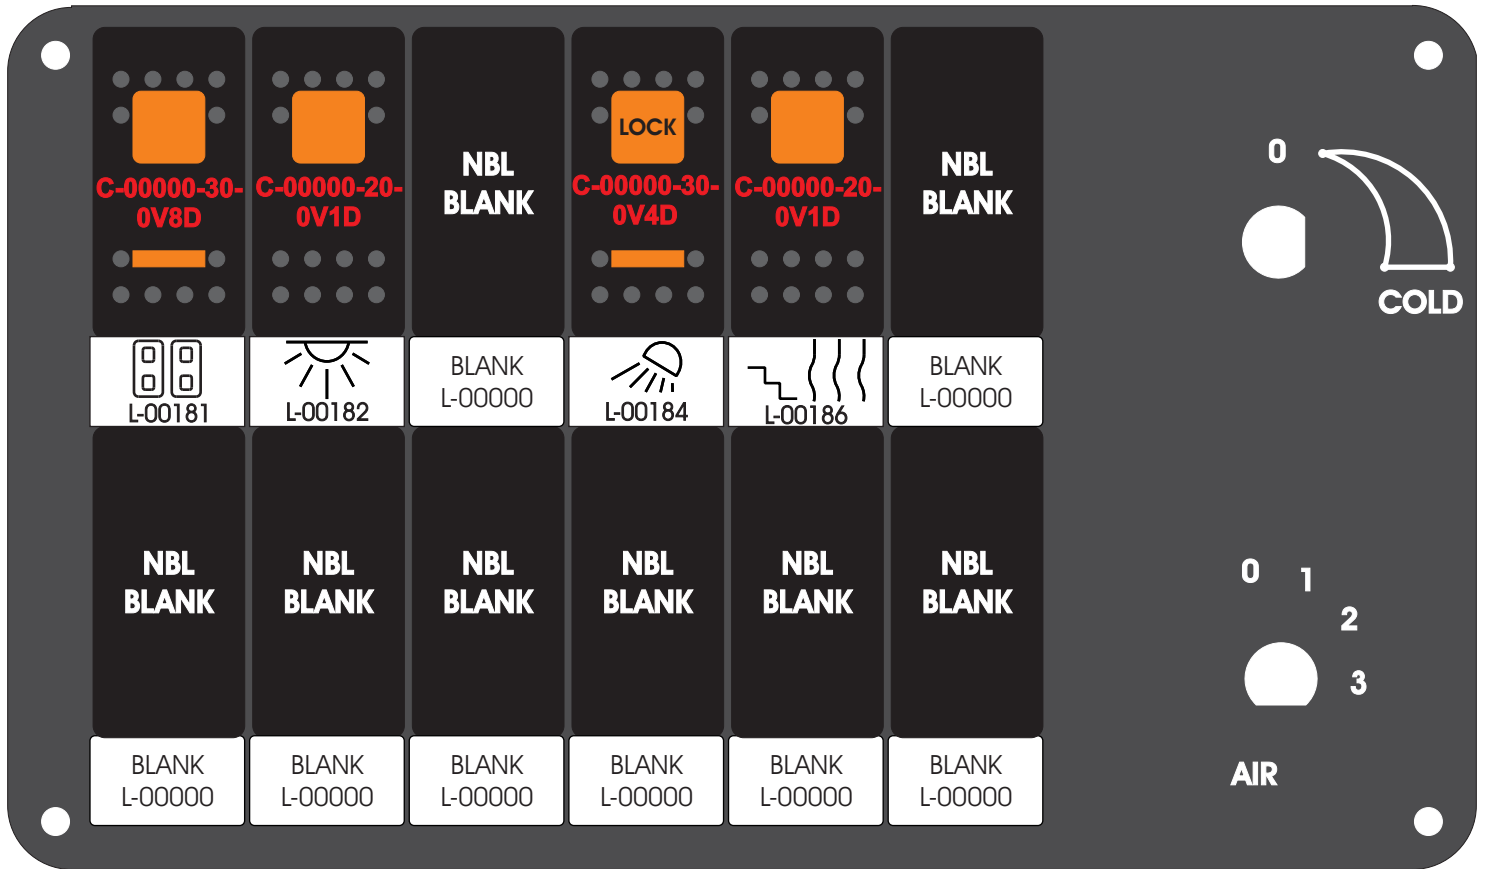

R. C. Tronics Incorporated

2573 East Kercher Road
Goshen, Indiana 46528
Toll Free 1-866-457-7790

Phone 1-574-642-3857
Fax 1-574-642-3858
<http://www.rctronics.com>

RCT-01407-0_84

FAC-01407-00000