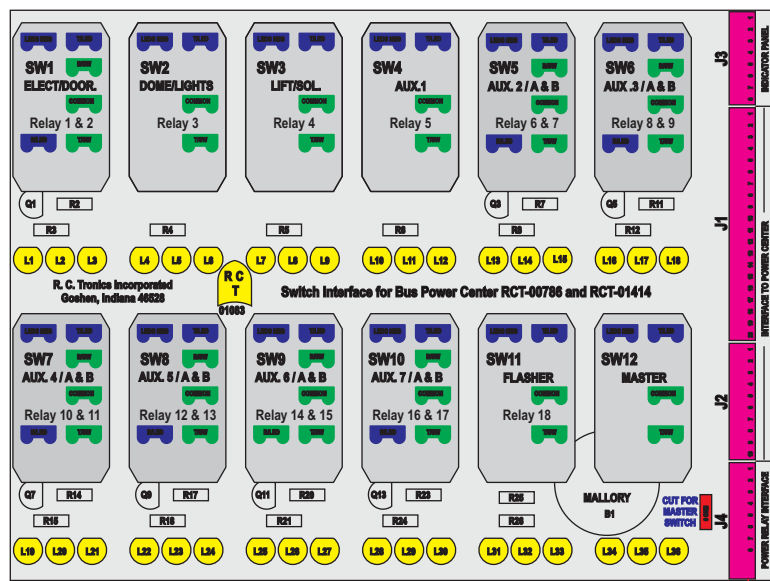

# R. C. Tronics Incorporated

2573 East Kercher Road  
Goshen, Indiana 46528  
Toll Free 1-866-457-7790

Phone 1-574-642-3857  
Fax 1-574-642-3858  
<http://www.rctronics.com>

RCT-01407-0\_84

FAC-01407-00000

S-01083

1-480700-0  
Pin Insert End

RED-BLACK-VIOLET

Mate-N-Loc Connector  
2 Pin Part Number 1-480700-0  
Tyco Pin Number 350570-1

Mate-N-Loc operates relays 6A, 6B & 7B with "IGNITION", on RCT-01760  
Bus Power Center connects to J4 on RCT-01083, Dash Switch Center.

DAT-01349-17006 (6 INCH)

Viewed with Tyco Connector  
Plug-in Face Down.