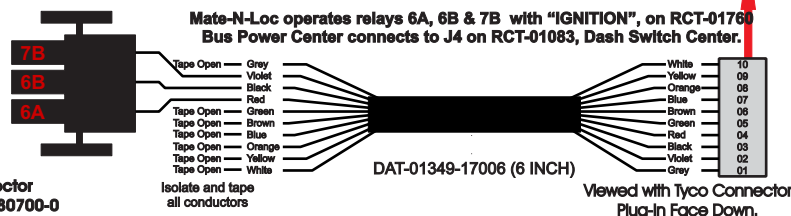

S-01083

1-480700-0  
Pin Insert End

RED-BLACK-VIOLET

Mate-N-Loc Connector  
2 Pin Part Number 1-480700-0  
Tyco Pin Number 350570-1

Mate-N-Loc operates relays 6A, 6B & 7B with "IGNITION", on RCT-01760  
Bus Power Center connects to J4 on RCT-01083, Dash Switch Center.

DAT-01349-17006 (6 INCH)

Viewed with Tyco Connector  
Plug-in Face Down.