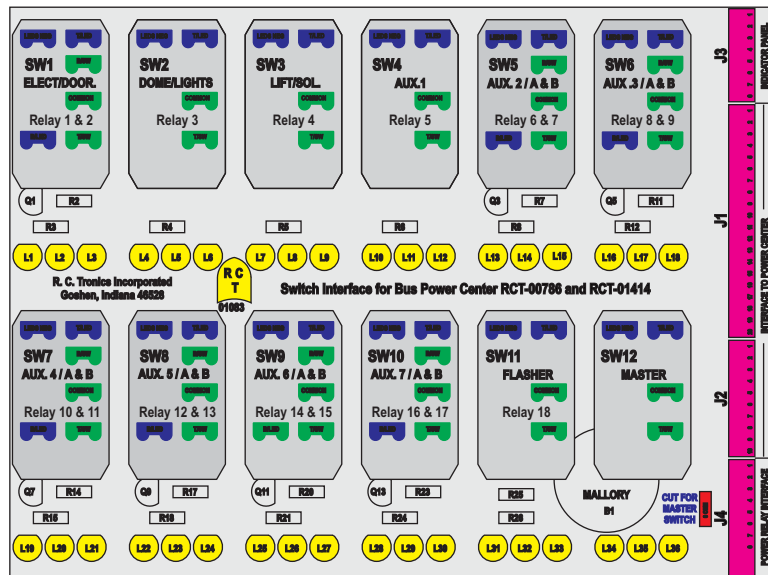

R. C. Tronics Incorporated

2573 East Kercher Road
Goshen, Indiana 46528
Toll Free 1-866-457-7790

RCT-01407-0__86

Phone 1-574-642-3857
Fax 1-574-642-3858
<http://www.rctronics.com>

FAC-01407-00000

Mate-N-Loc Connector
2 Pin Part Number 1-480700-0
Tyco Pin Number 350570-1

Mate-N-Loc operates relays 6A, 6B & 7B with "IGNITION", on RCT-01760
Bus Power Center connects to J4 on RCT-01083, Dash Switch Center.

DAT-01349-17006 (6 INCH)