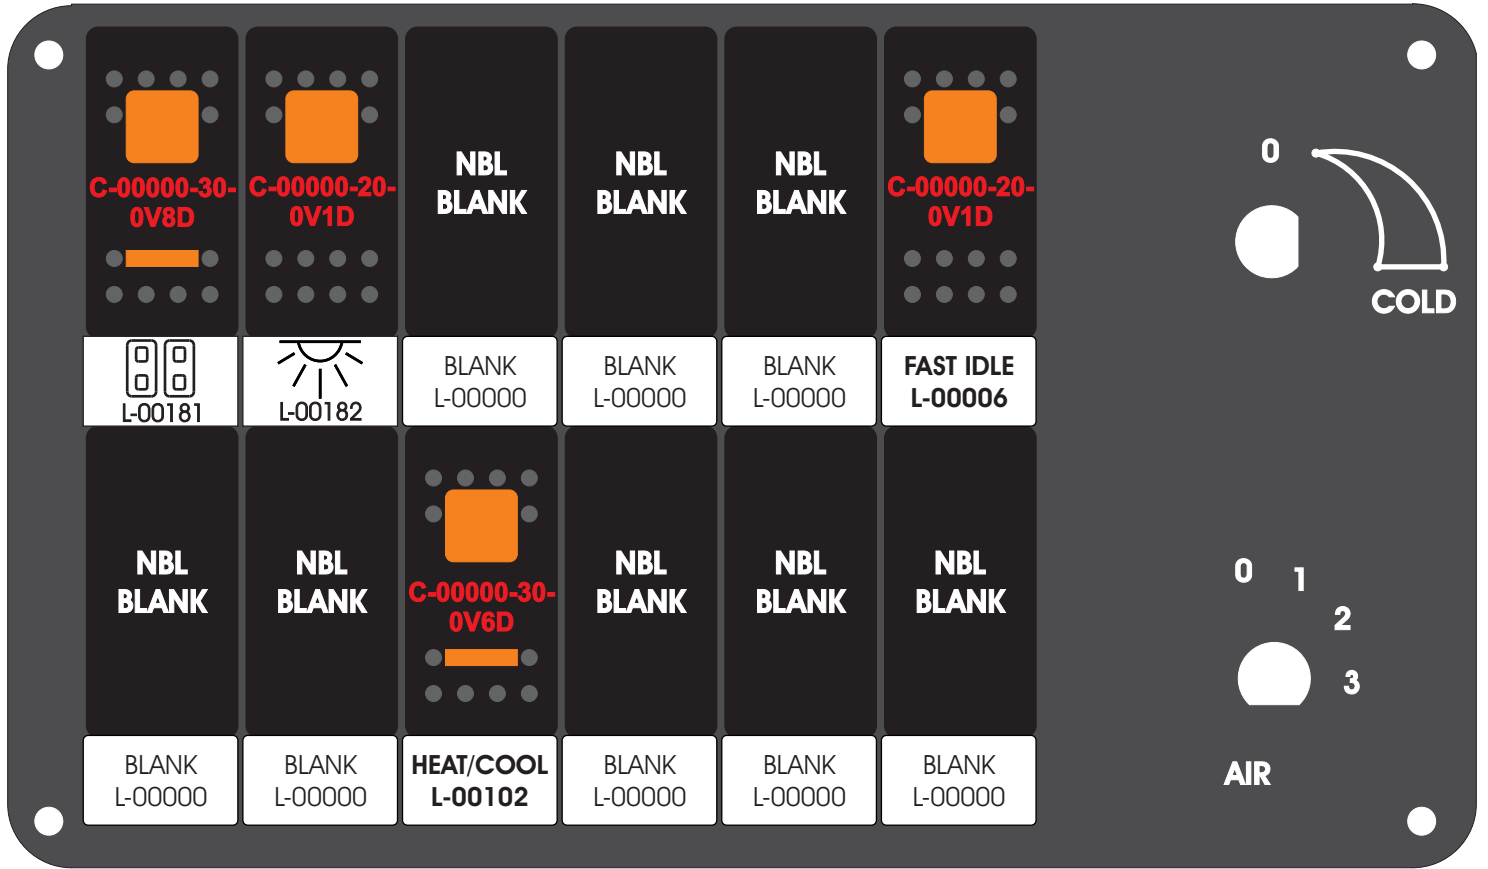

R. C. Tronics Incorporated

2573 East Kercher Road
Goshen, Indiana 46528
Toll Free 1-866-457-7790

RCT-01407-0__86

Phone 1-574-642-3857
Fax 1-574-642-3858
<http://www.rctronics.com>

FAC-01407-00000

Mate-N-Loc Connector
2 Pin Part Number 1-480700-0
Tyco Pin Number 350570-1

Mate-N-Loc operates relays 6A, 6B & 7B with "IGNITION", on RCT-01760
Bus Power Center connects to J4 on RCT-01083, Dash Switch Center.

DAT-01349-17006 (6 INCH)