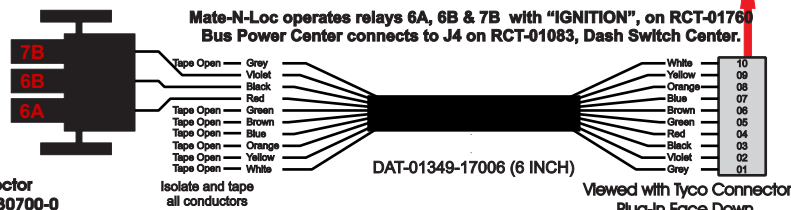

R. C. Tronics Incorporated

2573 East Kercher Road
Goshen, Indiana 46528
Toll Free 1-866-457-7790

RCT-01407-0__86

Phone 1-574-642-3857
Fax 1-574-642-3858
<http://www.rctronics.com>

FAC-01407-00000

Mate-N-Loc Connector
2 Pin Part Number 1-480700-0
Tyco Pin Number 350570-1

Mate-N-Loc operates relays 6A, 6B & 7B with "IGNITION", on RCT-01760
Bus Power Center connects to J4 on RCT-01083, Dash Switch Center.

DAT-01349-17006 (6 INCH)