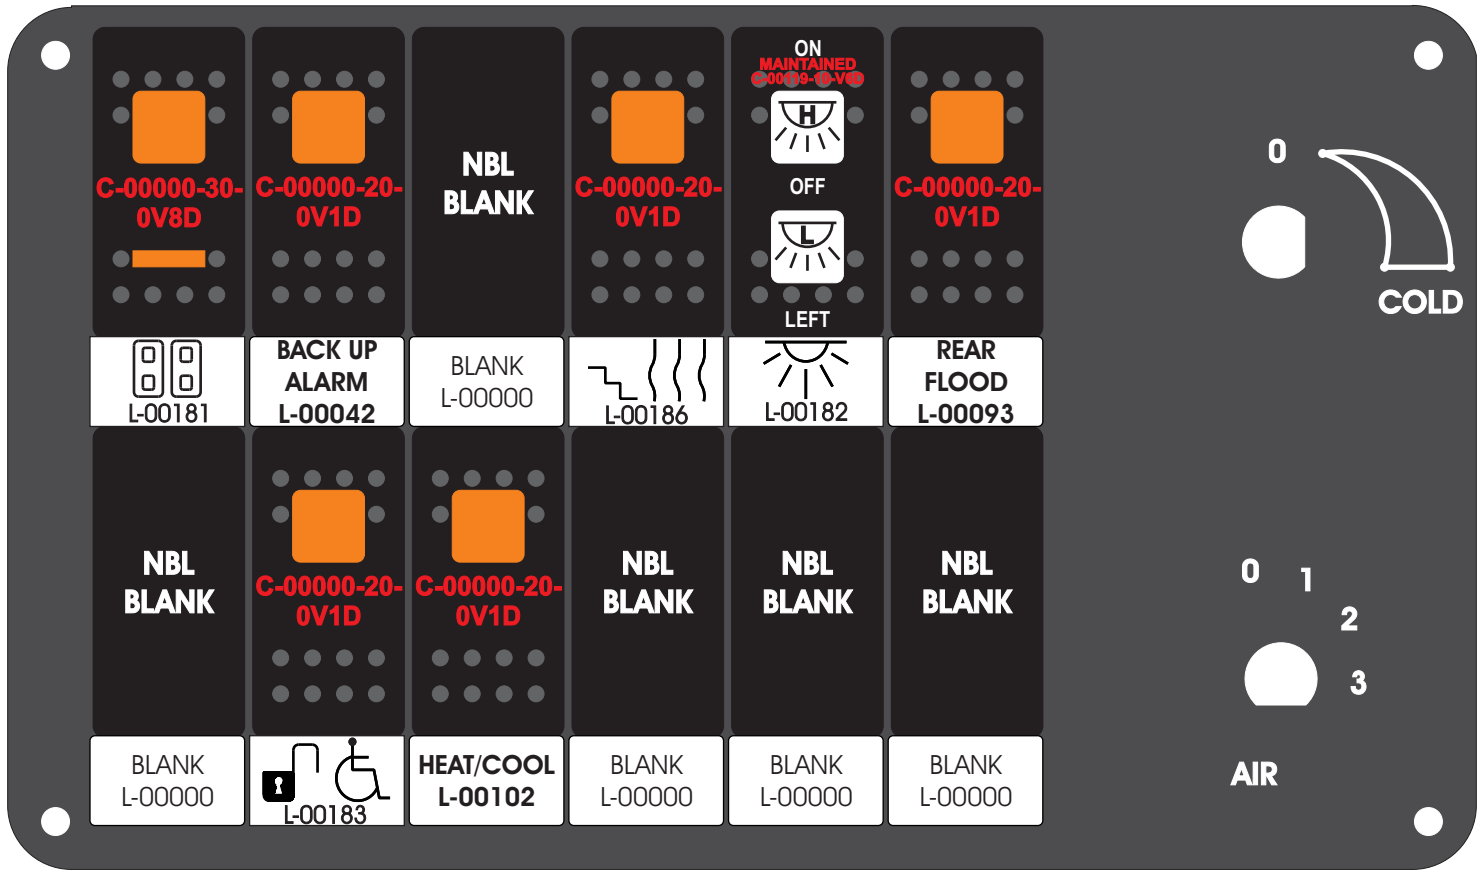

R. C. Tronics Incorporated

2573 East Kercher Road
Goshen, Indiana 46528
Toll Free 1-866-457-7790

Phone 1-574-642-3857
Fax 1-574-642-3858
<http://www.rctronics.com>

RCT-01407-0_87

FAC-01407-00000

Mate-N-Loc Connector
2 Pin Part Number 1-480700-0
Tyco Pin Number 350570-1

Mate-N-Loc operates relays 6A, 6B & 7B with "IGNITION", on RCT-01760
Bus Power Center connects to J4 on RCT-01083, Dash Switch Center.

Isolate and tape all conductors