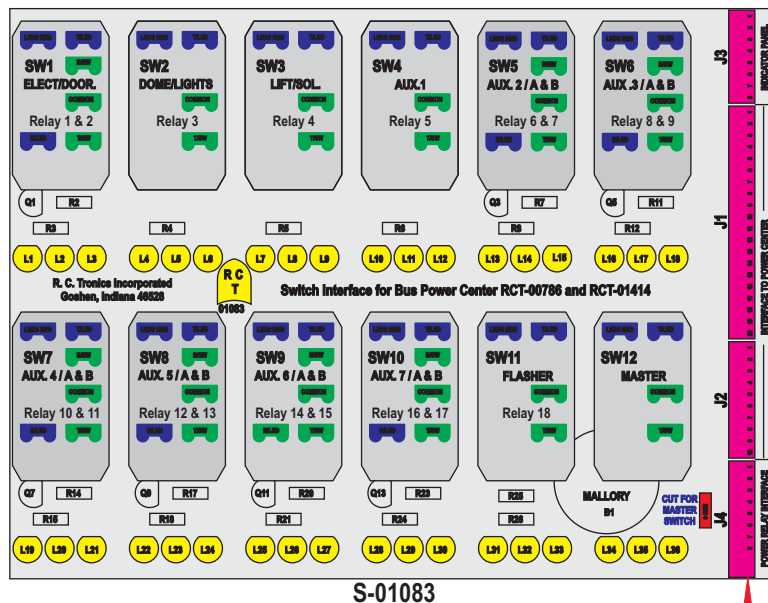

R. C. Tronics Incorporated

2573 East Kercher Road
Goshen, Indiana 46528
Toll Free 1-866-457-7790

Phone 1-574-642-3857
Fax 1-574-642-3858
<http://www.rctronics.com>

RCT-01407-0_87

FAC-01407-00000

Mate-N-Loc Connector
2 Pin Part Number 1-480700-0
Tyco Pin Number 350570-1

Mate-N-Loc operates relays 6A, 6B & 7B with "IGNITION", on RCT-01760
Bus Power Center connects to J4 on RCT-01083, Dash Switch Center.

Isolate and tape all conductors