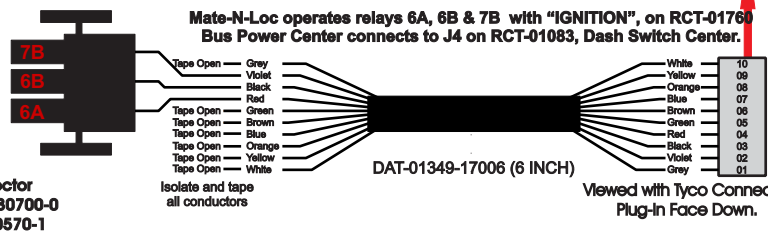

R. C. Tronics Incorporated

2573 East Kercher Road
Goshen, Indiana 46528
Toll Free 1-866-457-7790

Phone 1-574-642-3857
Fax 1-574-642-3858
<http://www.rctronics.com>

RCT-01407-0_87

FAC-01407-00000

Mate-N-Loc Connector
2 Pin Part Number 1-480700-0
Tyco Pin Number 350570-1

Mate-N-Loc operates relays 6A, 6B & 7B with "IGNITION", on RCT-01760
Bus Power Center connects to J4 on RCT-01083, Dash Switch Center.

Isolate and tape all conductors