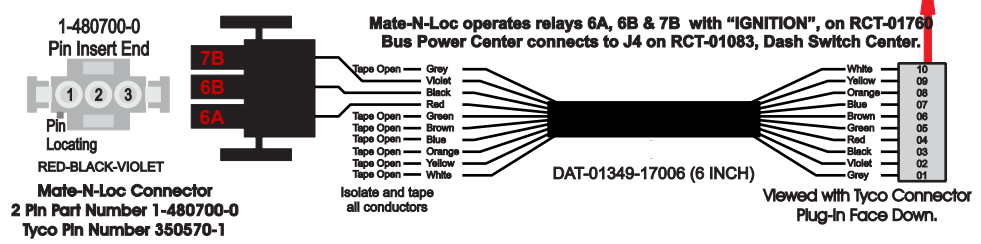

# R. C. Tronics Incorporated

2573 East Kercher Road  
Goshen, Indiana 46528  
Toll Free 1-866-457-7790

RCT-01407-0\_\_96

Phone 1-574-642-3857  
Fax 1-574-642-3858  
<http://www.rctronics.com>

FAC-01407-00000

S-01083

1-480700-0  
Pin Insert End  
1 2 3  
Pin Locating  
RED-BLACK-VIOLET  
Mate-N-Loc Connector  
2 Pin Part Number 1-480700-0  
Tyco Pin Number 350570-1

Mate-N-Loc operates relays 6A, 6B & 7B with "IGNITION", on RCT-01760 Bus Power Center connects to J4 on RCT-01083, Dash Switch Center.  
Isolate and tape all conductors  
DAT-01349-17006 (6 INCH)  
Viewed with Tyco Connector Plug-In Face Down.