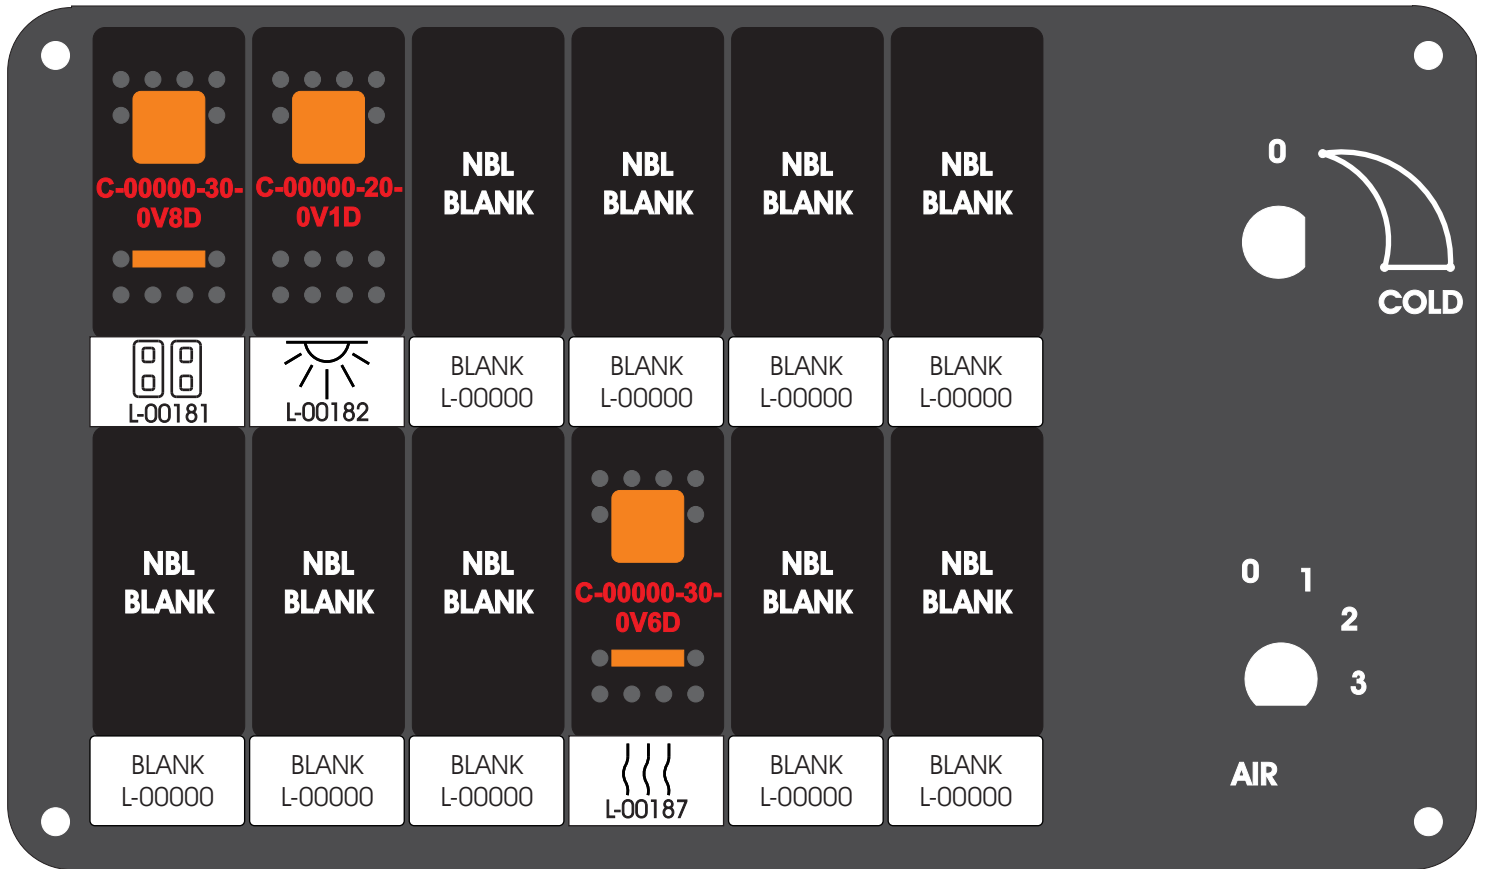

R. C. Tronics Incorporated

2573 East Kercher Road
Goshen, Indiana 46528
Toll Free 1-866-457-7790

RCT-01407-0__96

Phone 1-574-642-3857
Fax 1-574-642-3858
<http://www.rctronics.com>

FAC-01407-00000