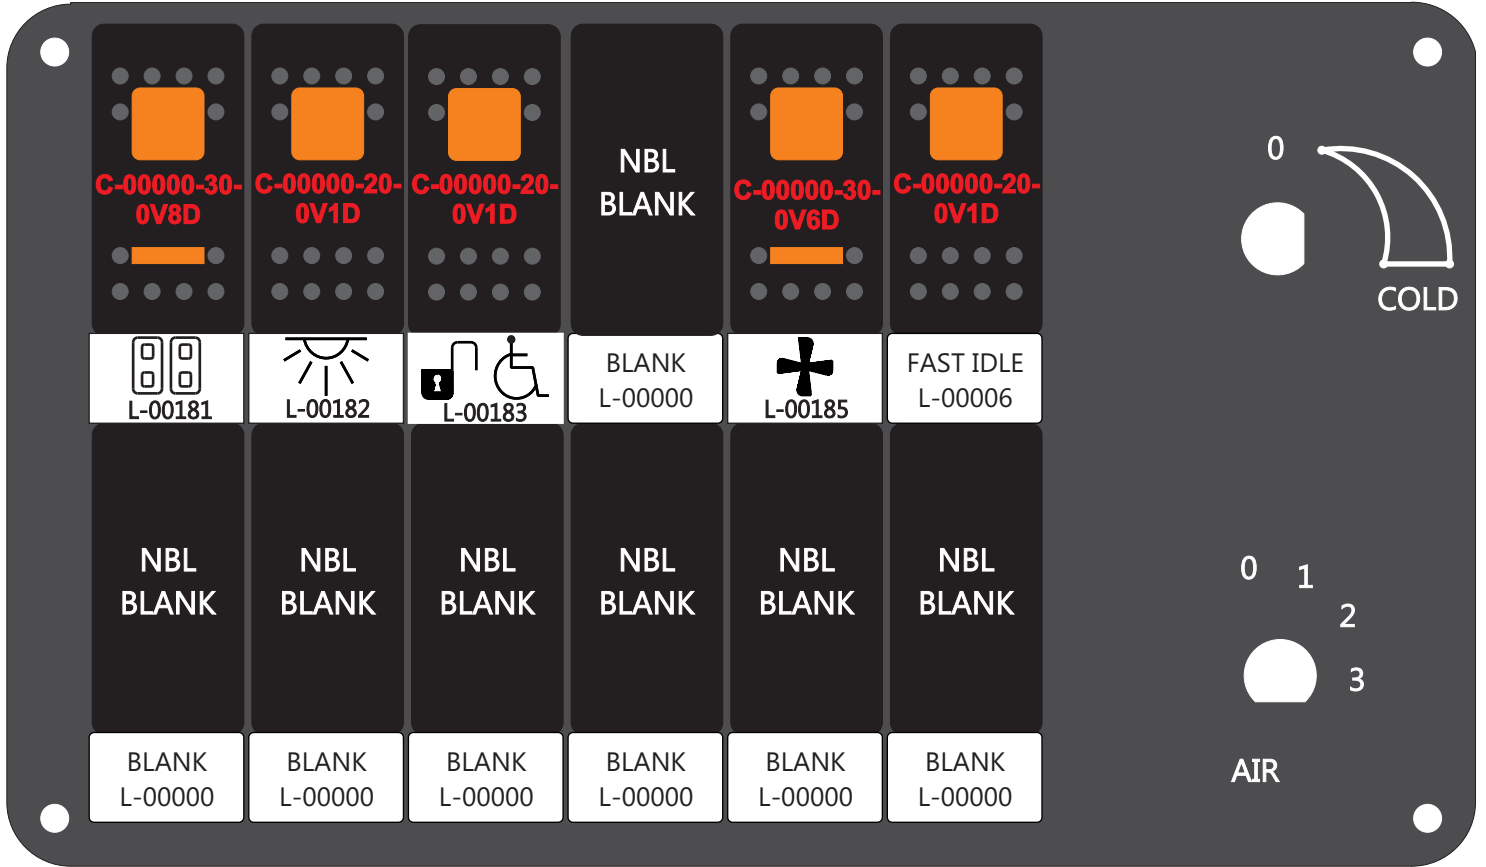

R. C. Tronics Incorporated

2573 East Kercher Road
Goshen, Indiana 46528
Toll Free 1-866-457-7790

RCT-01407-1_14

Phone 1-574-642-3857
Fax 1-574-642-3858
<http://www.rctronics.com>

FAC-01407-00000

S-01083

1-480700-0
Pin Insert End
1 2 3
Pin
Locating
RED-BLACK-VIOLET
Mate-N-Loc Connector
2 Pin Part Number 1-480700-0
Tyco Pin Number 350570-1

Mate-N-Loc operates relays 6A, 6B & 7B with "IGNITION", on RCT-01760
Bus Power Center connects to J4 on RCT-01083, Dash Switch Center.

DAT-01349-17006 (6 INCH)

Viewed with Tyco Connector
Plug-In Face Down.