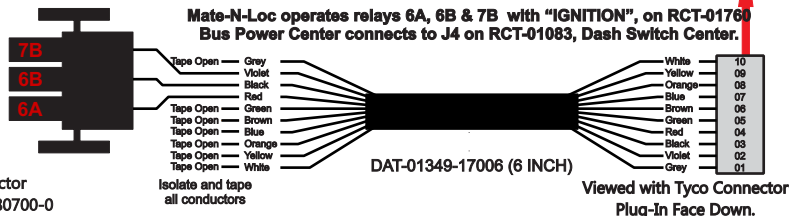

R. C. Tronics Incorporated

2573 East Kercher Road
Goshen, Indiana 46528
Toll Free 1-866-457-7790

RCT-01407-1_14

Phone 1-574-642-3857
Fax 1-574-642-3858
<http://www.rctronics.com>

FAC-01407-00000

S-01083

1-480700-0
Pin Insert End
1 2 3
Pin
Locating
RED-BLACK-VIOLET
Mate-N-Loc Connector
2 Pin Part Number 1-480700-0
Tyco Pin Number 350570-1

Mate-N-Loc operates relays 6A, 6B & 7B with "IGNITION", on RCT-01760
Bus Power Center connects to J4 on RCT-01083, Dash Switch Center.

DAT-01349-17006 (6 INCH)

Viewed with Tyco Connector
Plug-In Face Down.