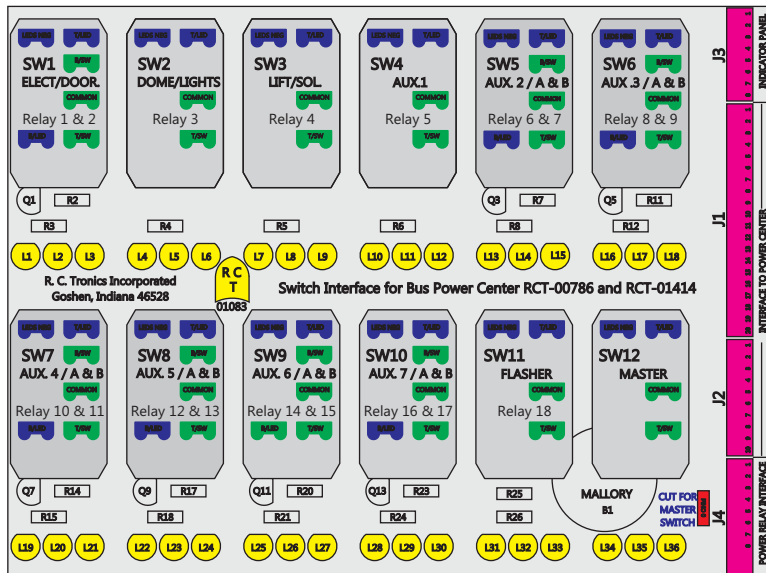

R. C. Tronics Incorporated

2573 East Kercher Road
Goshen, Indiana 46528
Toll Free 1-866-457-7790

RCT-01407-1_14

Phone 1-574-642-3857
Fax 1-574-642-3858
<http://www.rctronics.com>

FAC-01407-00000

S-01083

1-480700-0
Pin Insert End
1 2 3
Pin
Locating
RED-BLACK-VIOLET
Mate-N-Loc Connector
2 Pin Part Number 1-480700-0
Tyco Pin Number 350570-1

Mate-N-Loc operates relays 6A, 6B & 7B with "IGNITION", on RCT-01760
Bus Power Center connects to J4 on RCT-01083, Dash Switch Center.

DAT-01349-17006 (6 INCH)

Viewed with Tyco Connector
Plug-In Face Down.