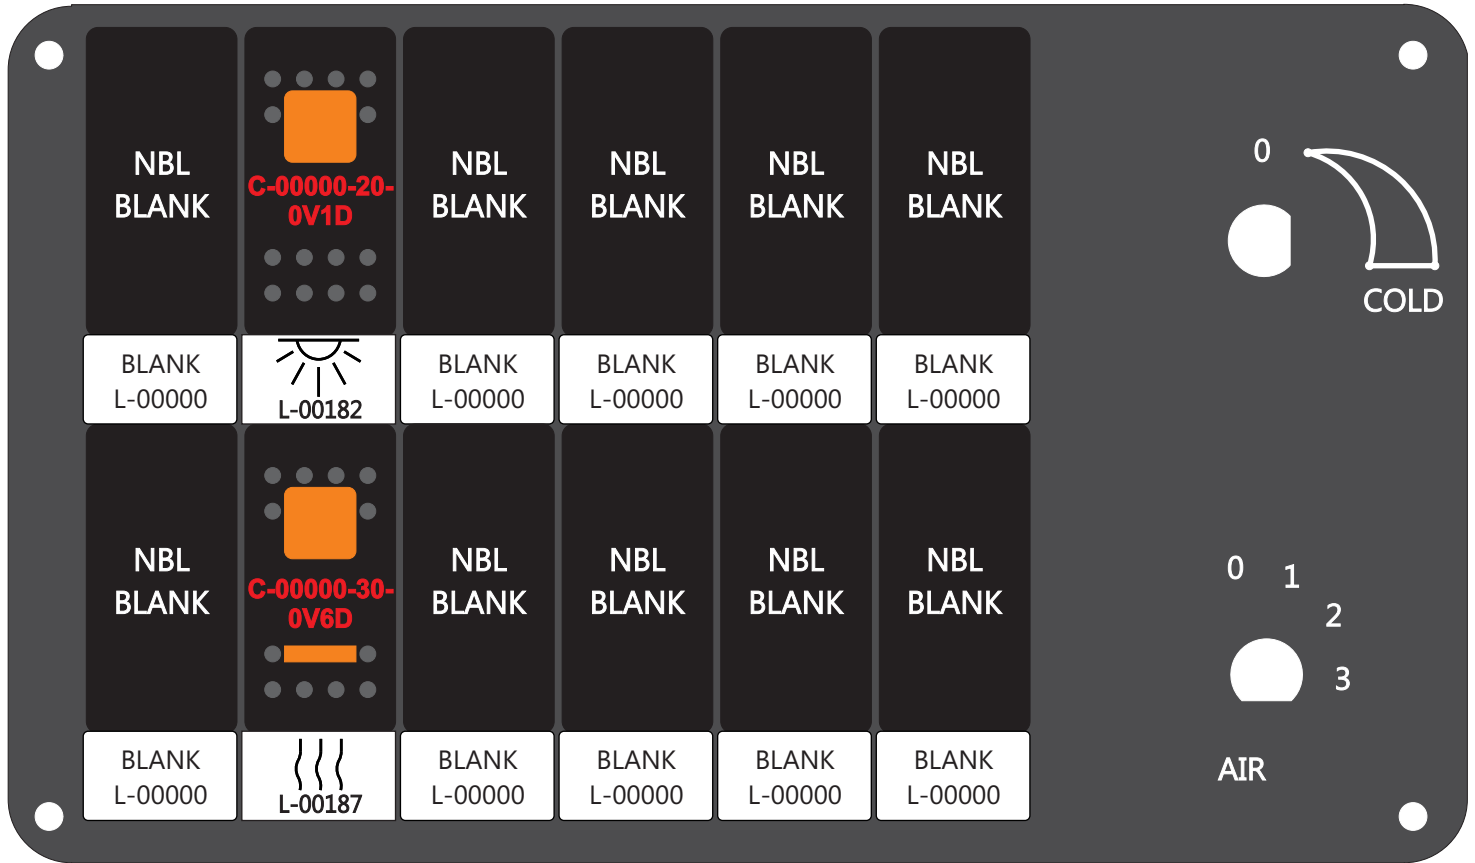

R. C. Tronics Incorporated

2573 East Kercher Road
 Goshen, Indiana 46528
 Toll Free 1-866-457-7790

RCT-01407-1__26

Phone 1-574-642-3857
 Fax 1-574-642-3858
<http://www.rctronics.com>

FAC-01407-00000

1-480700-0
 Pin Insert End

 Locating
 RED-BLACK-VIOLET
 Mate-N-Loc Connector
 2 Pin Part Number 1-480700-0
 Tyco Pin Number 350570-1

Mate-N-Loc operates relays 6A, 6B & 7B with "IGNITION", on RCT-01760
 Bus Power Center connects to J4 on RCT-01083, Dash Switch Center.

Viewed with Tyco Connector
 Plug-In Face Down.