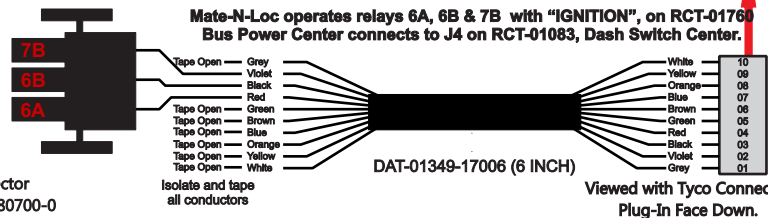

R. C. Tronics Incorporated

2573 East Kercher Road
 Goshen, Indiana 46528
 Toll Free 1-866-457-7790

RCT-01407-1__26

Phone 1-574-642-3857
 Fax 1-574-642-3858
<http://www.rctronics.com>

FAC-01407-00000

1-480700-0
 Pin Insert End

 Locating
 RED-BLACK-VIOLET
 Mate-N-Loc Connector
 2 Pin Part Number 1-480700-0
 Tyco Pin Number 350570-1

Mate-N-Loc operates relays 6A, 6B & 7B with "IGNITION", on RCT-01760
 Bus Power Center connects to J4 on RCT-01083, Dash Switch Center.

Viewed with Tyco Connector
 Plug-In Face Down.