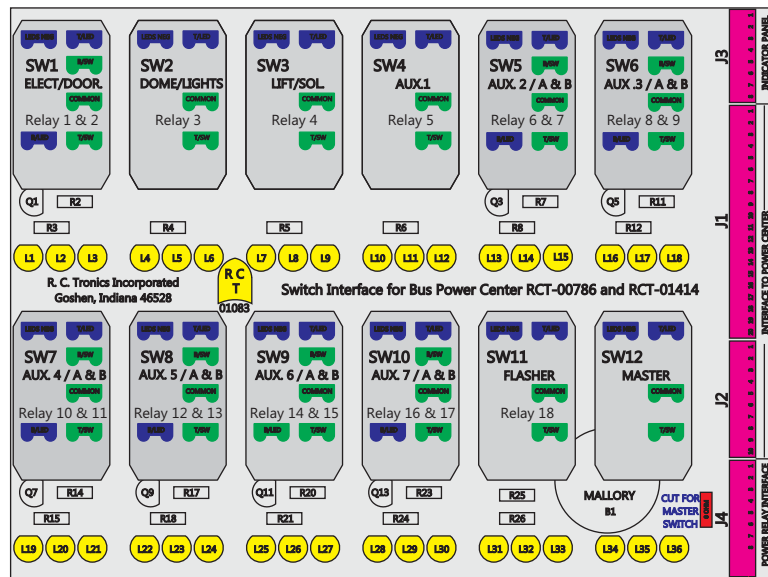

R. C. Tronics Incorporated

2573 East Kercher Road
 Goshen, Indiana 46528
 Toll Free 1-866-457-7790

RCT-01407-1__26

Phone 1-574-642-3857
 Fax 1-574-642-3858
<http://www.rctronics.com>

FAC-01407-00000

1-480700-0
 Pin Insert End

 Locating
 RED-BLACK-VIOLET
 Mate-N-Loc Connector
 2 Pin Part Number 1-480700-0
 Tyco Pin Number 350570-1

Mate-N-Loc operates relays 6A, 6B & 7B with "IGNITION", on RCT-01760
 Bus Power Center connects to J4 on RCT-01083, Dash Switch Center.

Viewed with Tyco Connector
 Plug-In Face Down.