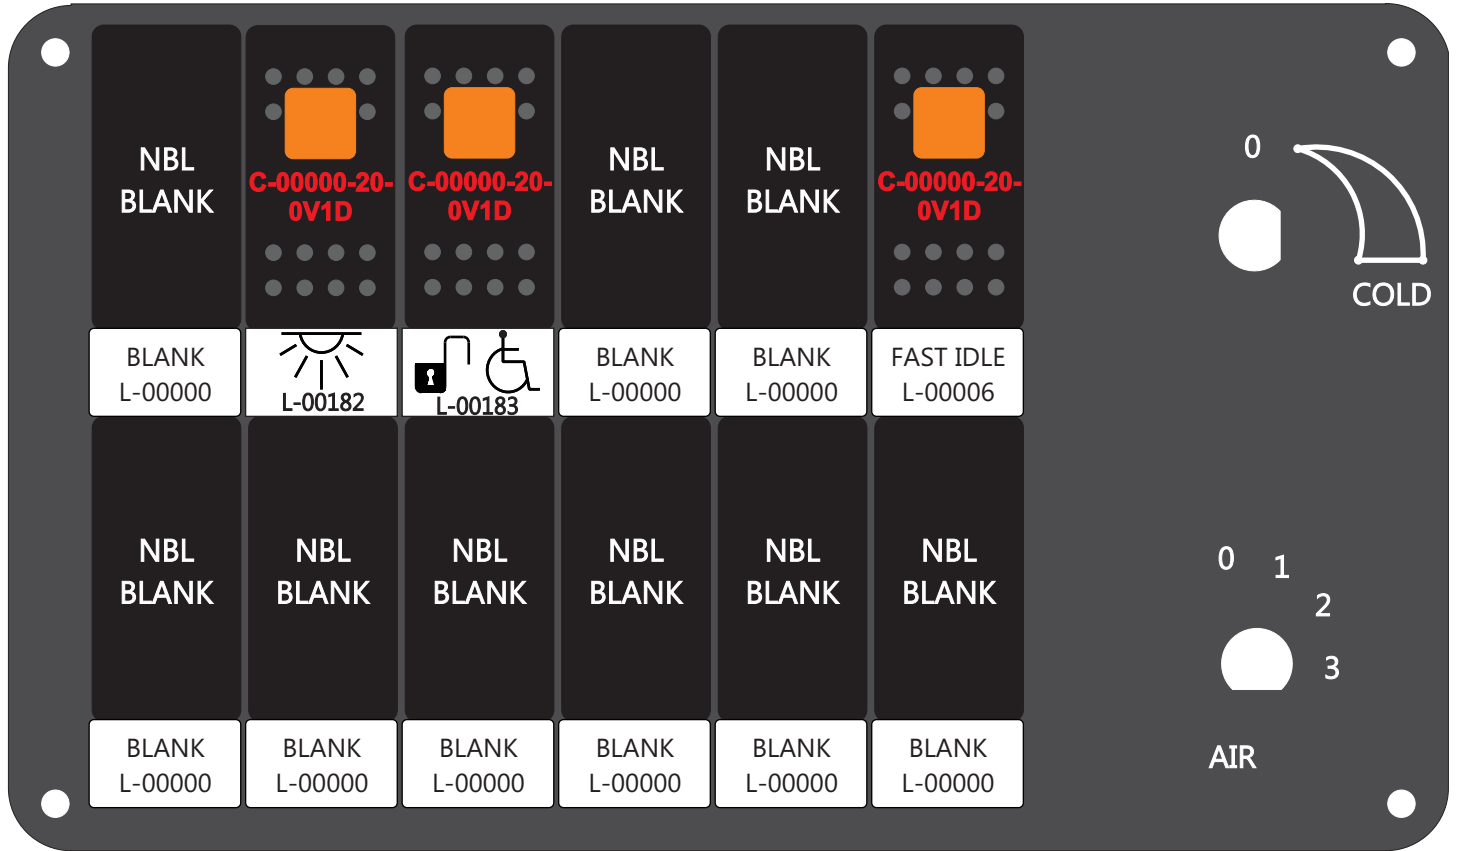

R. C. Tronics Incorporated

2573 East Kercher Road
Goshen, Indiana 46528
Toll Free 1-866-457-7790

Phone 1-574-642-3857
Fax 1-574-642-3858
<http://www.rctronics.com>

RCT-01407-1_61

FAC-01407-00000