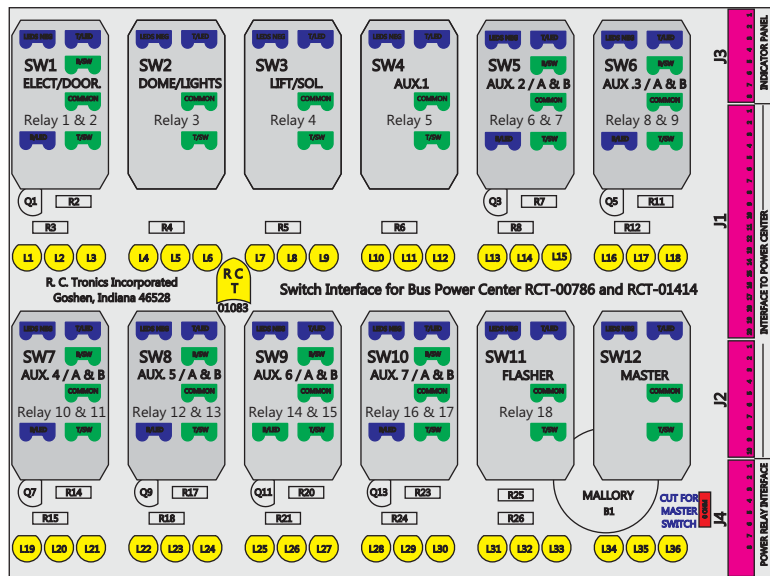

S-01083

1-480700-0  
 Pin Insert End  
  
 Locating  
 RED-BLACK-VIOLET  
 Mate-N-Loc Connector  
 2 Pin Part Number 1-480700-0  
 Tyco Pin Number 350570-1

Mate-N-Loc operates relays 6A, 6B & 7B with "IGNITION", on RCT-01760  
 Bus Power Center connects to J4 on RCT-01083, Dash Switch Center.

DAT-01349-17006 (6 INCH)

Viewed with Tyco Connector  
 Plug-In Face Down.