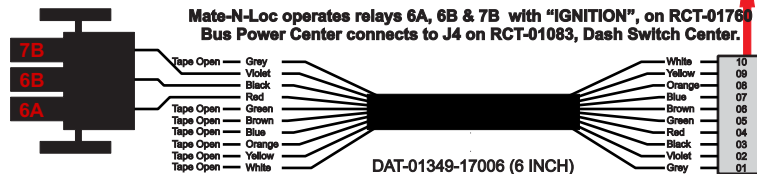

S-01083

1-480700-0  
 Pin Insert End  
  
 Locating  
 RED-BLACK-VIOLET  
 Mate-N-Loc Connector  
 2 Pin Part Number 1-480700-0  
 Tyco Pin Number 350570-1

Mate-N-Loc operates relays 6A, 6B & 7B with "IGNITION", on RCT-01760  
 Bus Power Center connects to J4 on RCT-01083, Dash Switch Center.