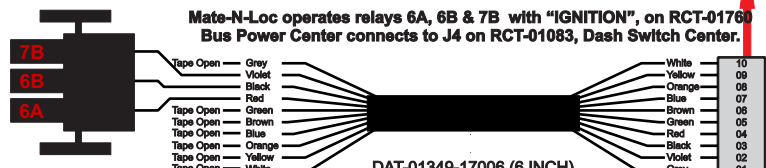

R. C. Tronics Incorporated

2573 East Kercher Road
Goshen, Indiana 46528
Toll Free 1-866-457-7790

RCT-01407-1__66

Phone 1-574-642-3857
Fax 1-574-642-3858
<http://www.rctronics.com>

FAC-01407-00000

S-01083

Mate-N-Loc Connector
2 Pin Part Number 1-480700-0
Tyco Pin Number 350570-1

Mate-N-Loc operates relays 6A, 6B & 7B with "IGNITION", on RCT-01780 Bus Power Center connects to J4 on RCT-01083, Dash Switch Center.

Viewed with Tyco Connector Plug-In Face Down.