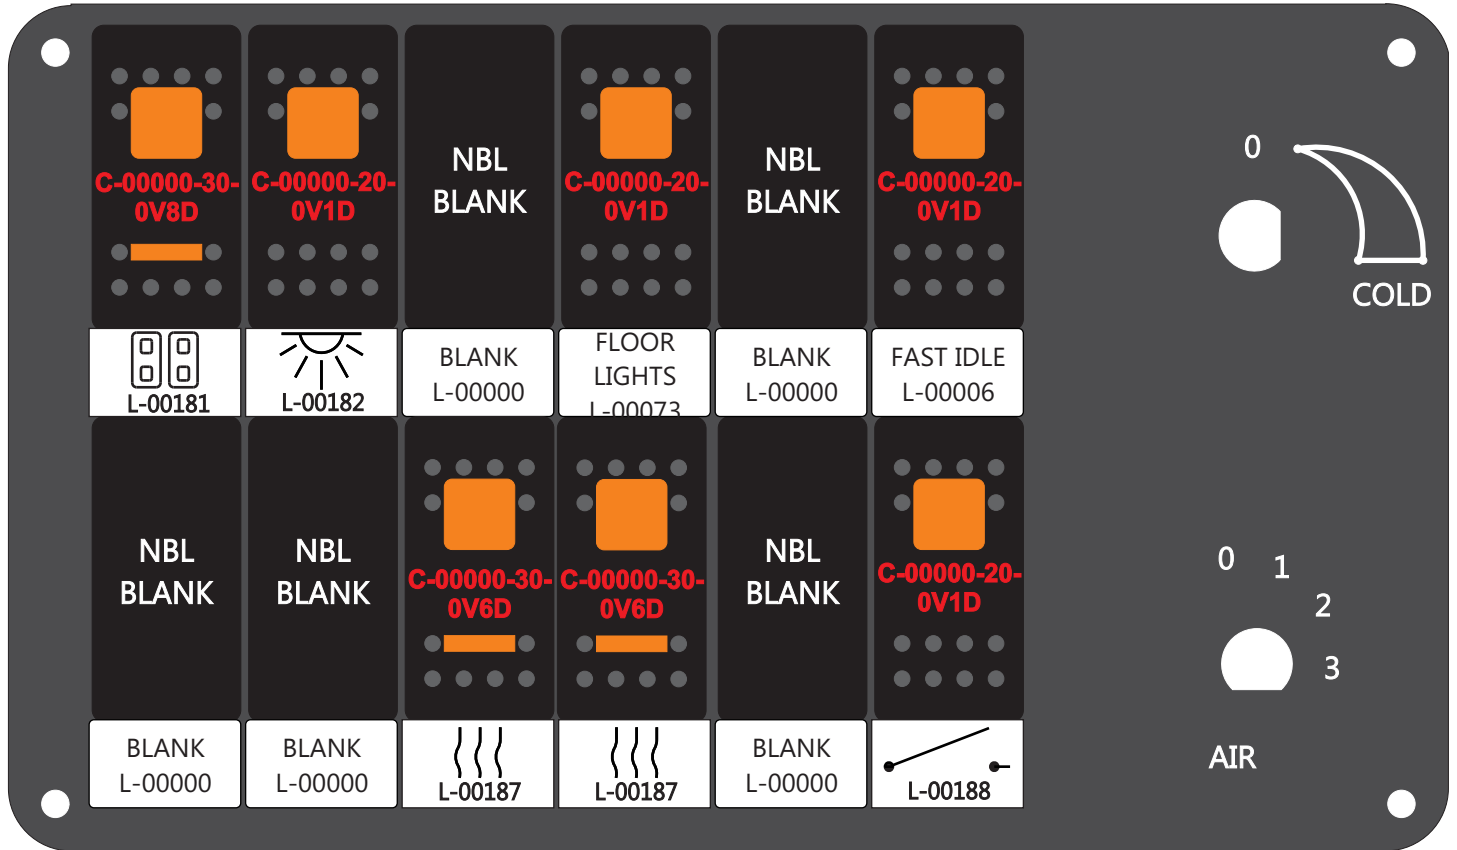

R. C. Tronics Incorporated

2573 East Kercher Road
Goshen, Indiana 46528
Toll Free 1-866-457-7790

RCT-01407-1__66

Phone 1-574-642-3857
Fax 1-574-642-3858
<http://www.rctronics.com>

FAC-01407-00000

S-01083

Mate-N-Loc Connector
2 Pin Part Number 1-480700-0
Tyco Pin Number 350570-1

Mate-N-Loc operates relays 6A, 6B & 7B with "IGNITION", on RCT-01780 Bus Power Center connects to J4 on RCT-01083, Dash Switch Center.

Viewed with Tyco Connector Plug-In Face Down.