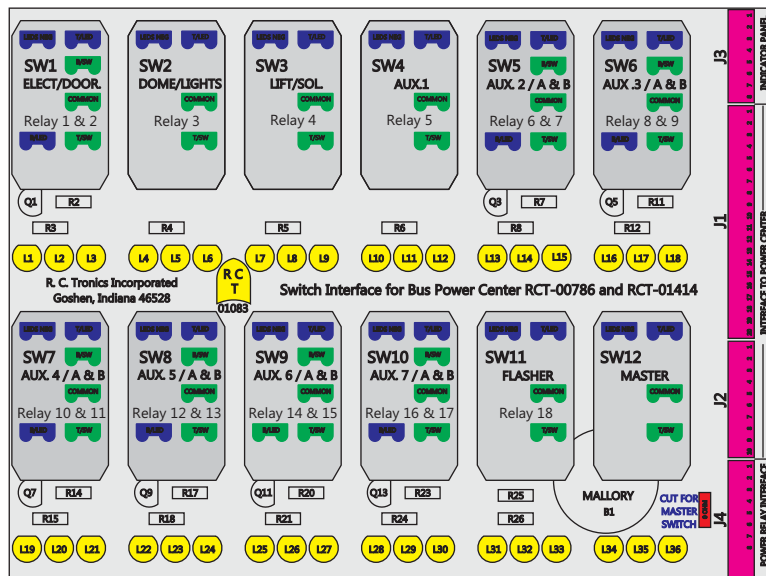

R. C. Tronics Incorporated

2573 East Kercher Road
Goshen, Indiana 46528
Toll Free 1-866-457-7790

RCT-01407-1__66

Phone 1-574-642-3857
Fax 1-574-642-3858
<http://www.rctronics.com>

FAC-01407-00000

S-01083

Mate-N-Loc Connector
2 Pin Part Number 1-480700-0
Tyco Pin Number 350570-1

Mate-N-Loc operates relays 6A, 6B & 7B with "IGNITION", on RCT-01780 Bus Power Center connects to J4 on RCT-01083, Dash Switch Center.

Viewed with Tyco Connector Plug-In Face Down.