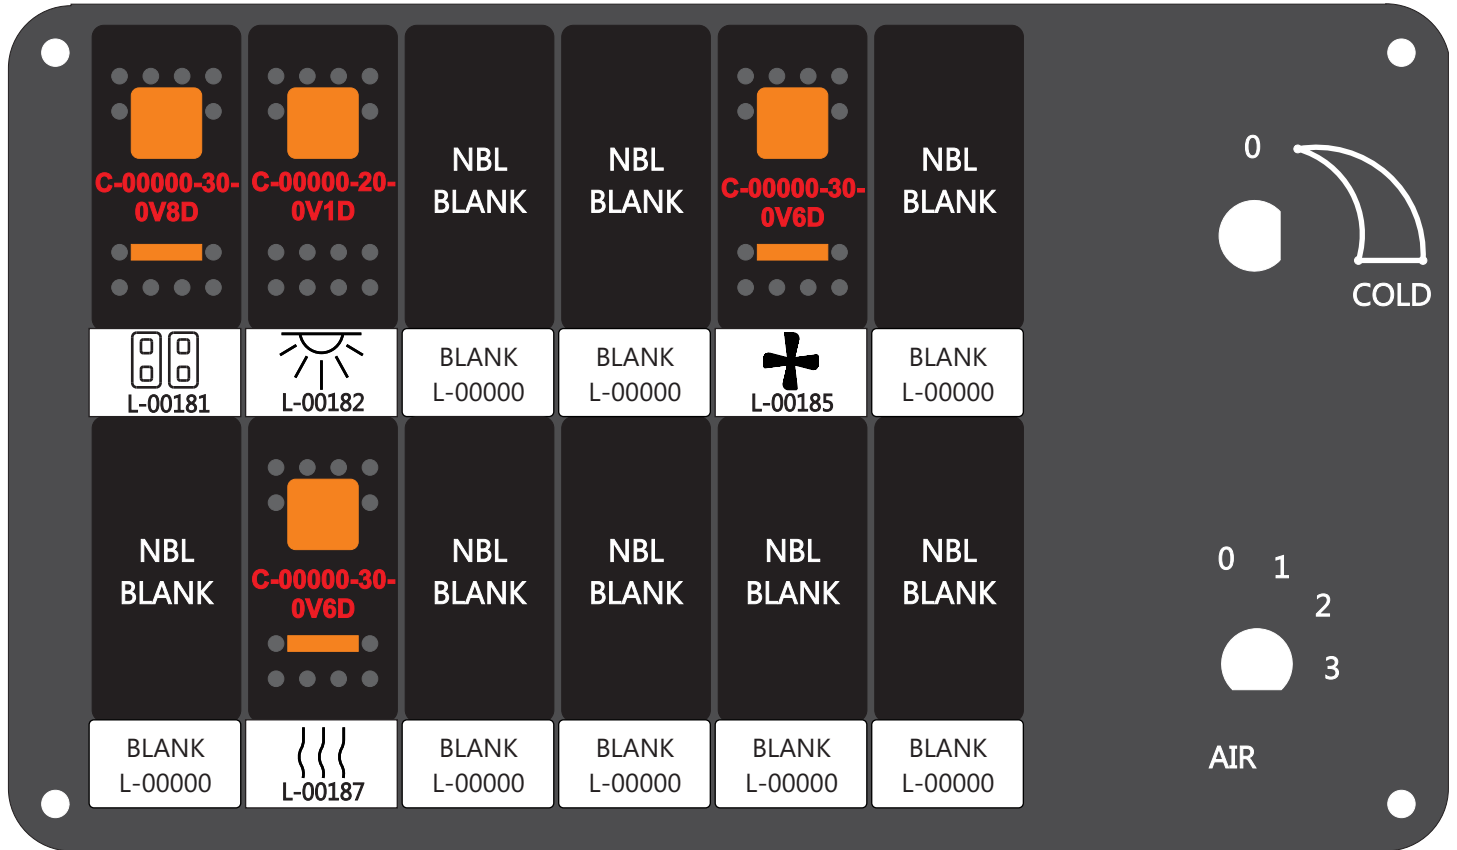

R. C. Tronics Incorporated

2573 East Kercher Road
Goshen, Indiana 46528
Toll Free 1-866-457-7790

Phone 1-574-642-3857

Fax 1-574-642-3858

RCT-01407-1_71

<http://www.rctronics.com>

FAC-01407-00000