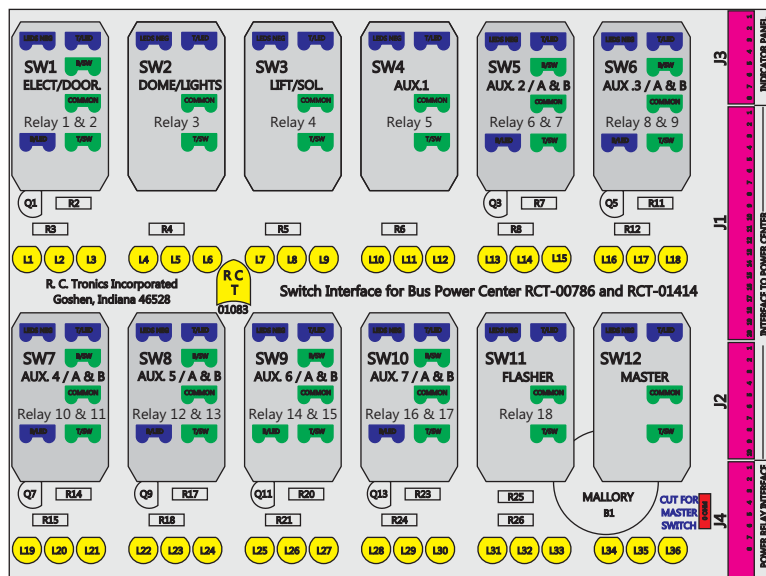

R. C. Tronics Incorporated

2573 East Kercher Road
Goshen, Indiana 46528
Toll Free 1-866-457-7790

Phone 1-574-642-3857

Fax 1-574-642-3858

RCT-01407-1_71

<http://www.rctronics.com>

FAC-01407-00000

S-01083

1-480700-0
Pin Insert End
Pin
Locating
RED-BLACK-VIOLET
Mate-N-Loc Connector
2 Pin Part Number 1-480700-0
Tyco Pin Number 350570-1

Mate-N-Loc operates relays 6A, 6B & 7B with "IGNITION", on RCT-01760
Bus Power Center connects to J4 on RCT-01083, Dash Switch Center.

DAT-01349-17006 (6 INCH)

Viewed with Tyco Connector
Plug-In Face Down.