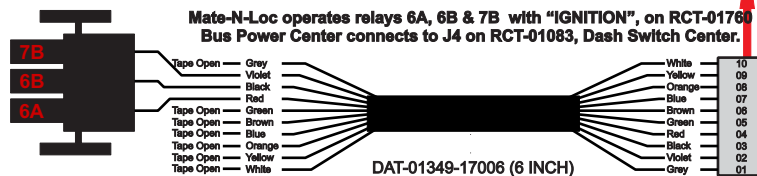

1-480700-0
Pin Insert End
Pin
Locating
RED-BLACK-VIOLET
Mate-N-Loc Connector
2 Pin Part Number 1-480700-0
Tyco Pin Number 350570-1

Mate-N-Loc operates relays 6A, 6B & 7B with "IGNITION", on RCT-01760
Bus Power Center connects to J4 on RCT-01083, Dash Switch Center.