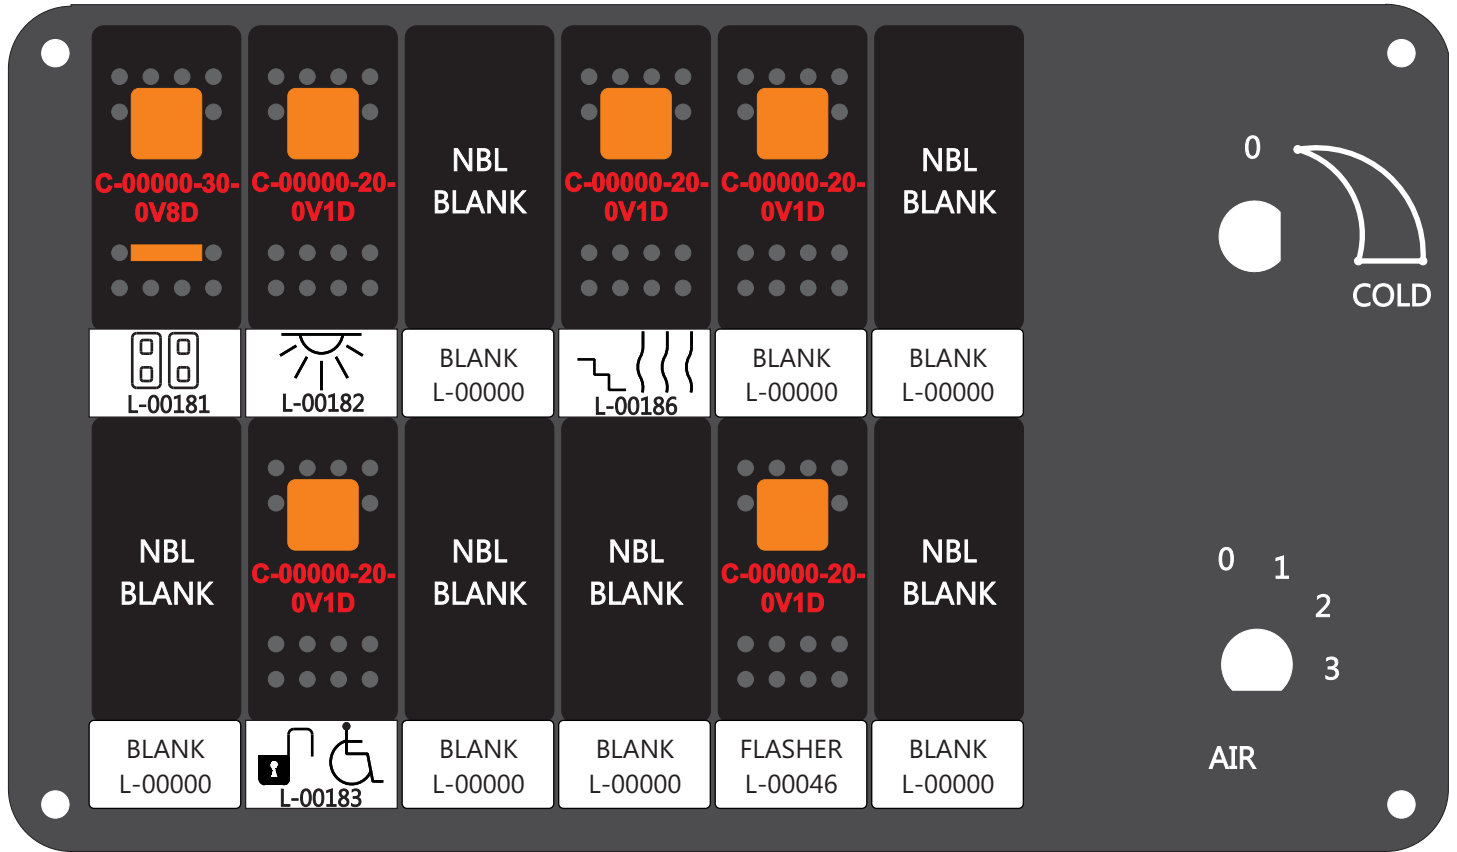

R. C. Tronics Incorporated

2573 East Kercher Road
Goshen, Indiana 46528
Toll Free 1-866-457-7790

Phone 1-574-642-3857
Fax 1-574-642-3858

RCT-01407-1_74 <http://www.rctronics.com>

FAC-01407-00000