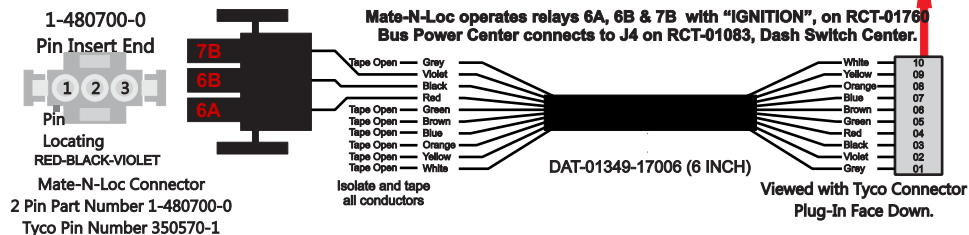

# R. C. Tronics Incorporated

2573 East Kercher Road  
 Goshen, Indiana 46528  
 Toll Free 1-866-457-7790

Phone 1-574-642-3857  
 Fax 1-574-642-3858

RCT-01407-1\_74 <http://www.rctronics.com>

FAC-01407-00000

S-01083

1-480700-0  
 Pin Insert End  
 Pin  
 Locating  
 RED-BLACK-VIOLET  
 Mate-N-Loc Connector  
 2 Pin Part Number 1-480700-0  
 Tyco Pin Number 350570-1

Mate-N-Loc operates relays 6A, 6B & 7B with "IGNITION", on RCT-01760  
 Bus Power Center connects to J4 on RCT-01083, Dash Switch Center.  
 Isolate and tape all conductors  
 DAT-01349-17006 (6 INCH)  
 Viewed with Tyco Connector Plug-In Face Down.