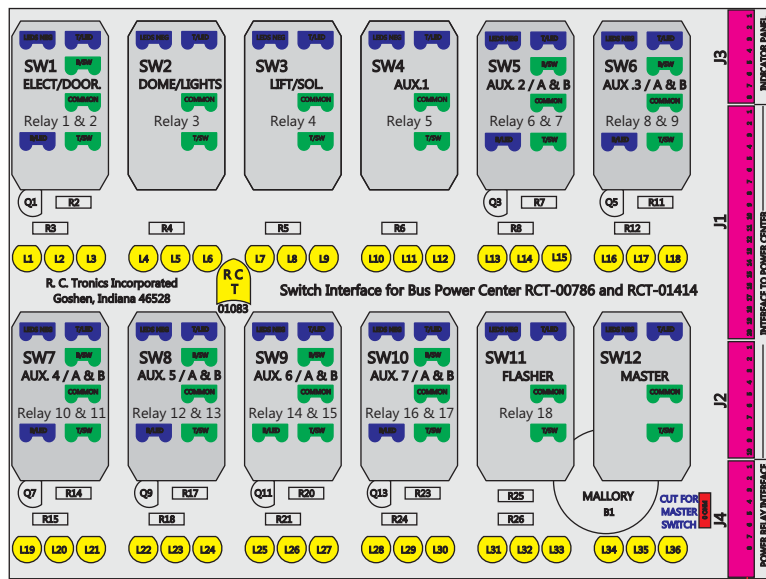

# R. C. Tronics Incorporated

2573 East Kercher Road  
 Goshen, Indiana 46528  
 Toll Free 1-866-457-7790

Phone 1-574-642-3857  
 Fax 1-574-642-3858

RCT-01407-1\_74 <http://www.rctronics.com>

FAC-01407-00000

S-01083

1-480700-0  
 Pin Insert End  
 Pin  
 Locating  
 RED-BLACK-VIOLET  
 Mate-N-Loc Connector  
 2 Pin Part Number 1-480700-0  
 Tyco Pin Number 350570-1

Mate-N-Loc operates relays 6A, 6B & 7B with "IGNITION", on RCT-01760  
 Bus Power Center connects to J4 on RCT-01083, Dash Switch Center.  
 Isolate and tape all conductors  
 DAT-01349-17006 (6 INCH)  
 Viewed with Tyco Connector Plug-In Face Down.