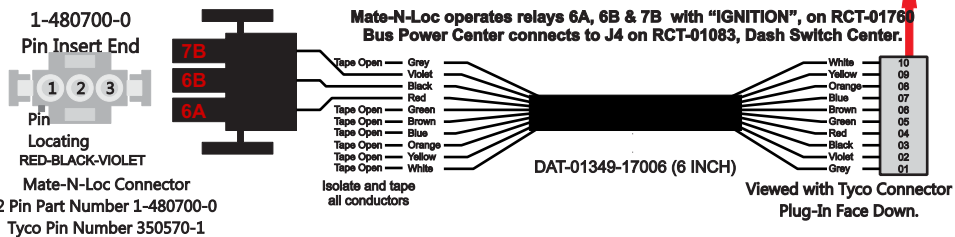

1-480700-0
 Pin Insert End
 Pin
 Locating
 RED-BLACK-VIOLET
 Mate-N-Loc Connector
 2 Pin Part Number 1-480700-0
 Tyco Pin Number 350570-1

Mate-N-Loc operates relays 6A, 6B & 7B with "IGNITION", on RCT-01760
 Bus Power Center connects to J4 on RCT-01083, Dash Switch Center.

DAT-01349-17006 (6 INCH)

Viewed with Tyco Connector
 Plug-In Face Down.