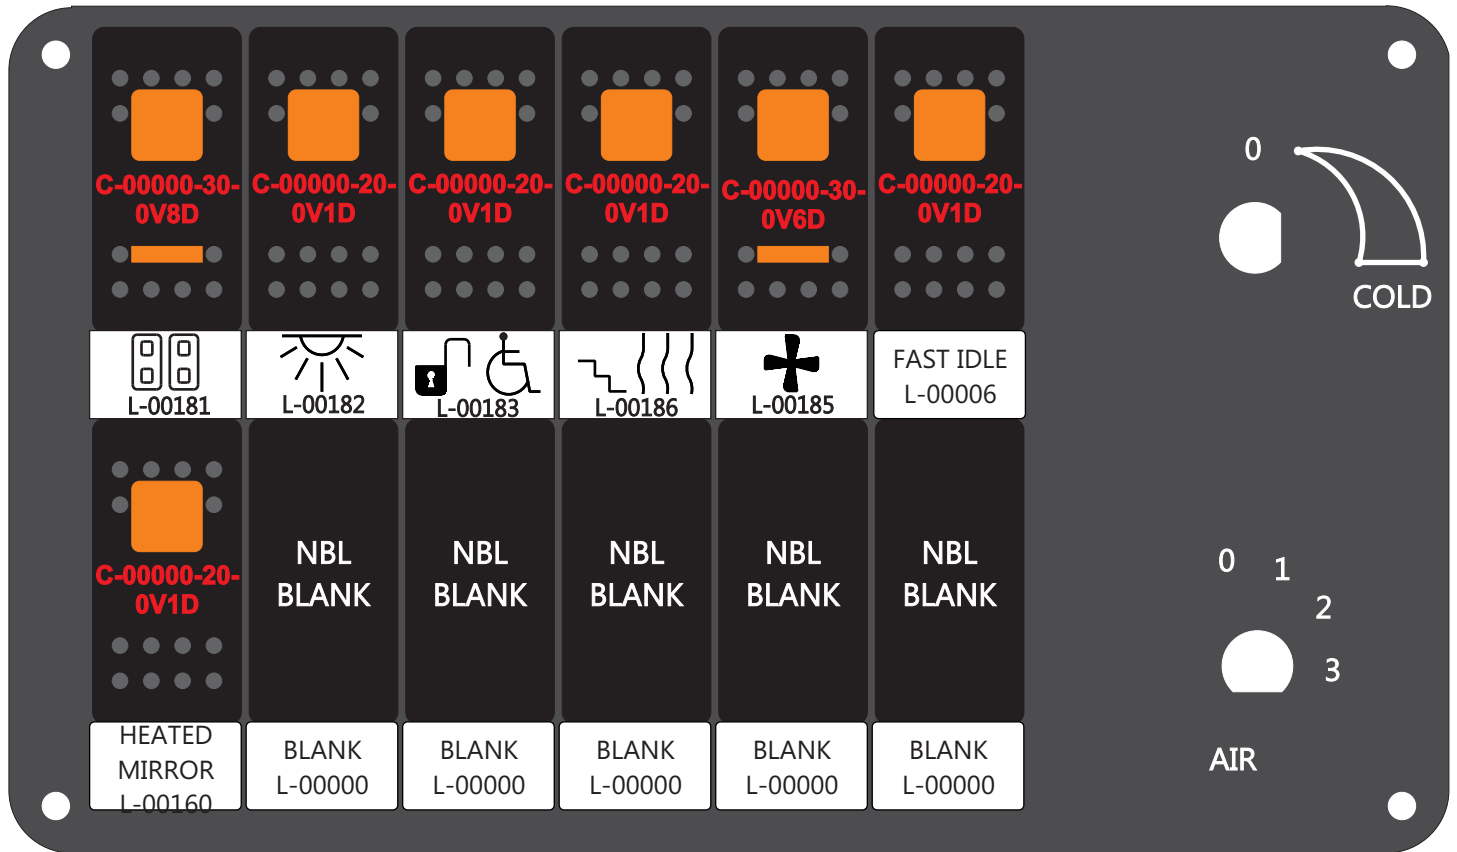

R. C. Tronics Incorporated

2573 East Kercher Road
Goshen, Indiana 46528
Toll Free 1-866-457-7790

Phone 1-574-642-3857
Fax 1-574-642-3858
<http://www.rctronics.com>

RCT-01407-2_06

FAC-01407-00000