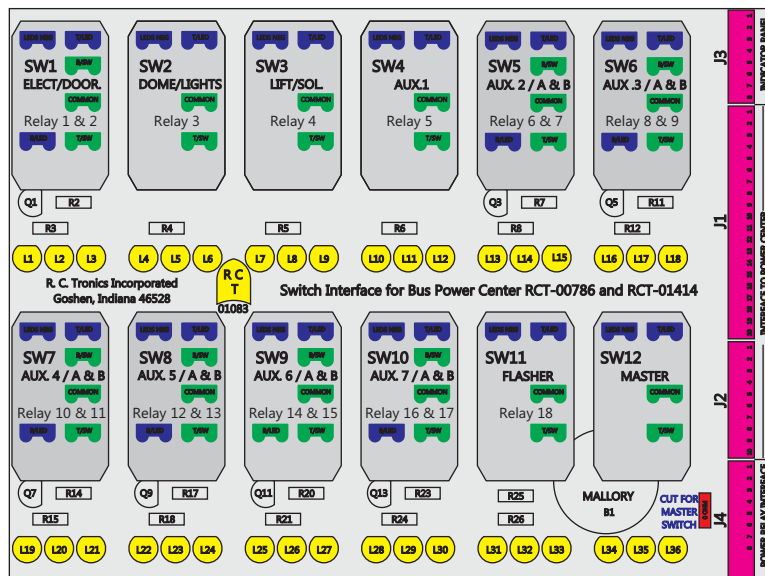

R. C. Tronics Incorporated

2573 East Kercher Road
 Goshen, Indiana 46528
 Toll Free 1-866-457-7790

Phone 1-574-642-3857
 Fax 1-574-642-3858
<http://www.rctronics.com>

RCT-01407-2_06

FAC-01407-00000

S-01083

1-480700-0
 Pin Insert End
 Pin
 Locating
 RED-BLACK-VIOLET
 Mate-N-Loc Connector
 2 Pin Part Number 1-480700-0
 Tyco Pin Number 350570-1

Mate-N-Loc operates relays 6A, 6B & 7B with "IGNITION", on RCT-01760
 Bus Power Center connects to J4 on RCT-01083, Dash Switch Center.

DAT-01349-17006 (6 INCH)

Viewed with Tyco Connector
 Plug-In Face Down.