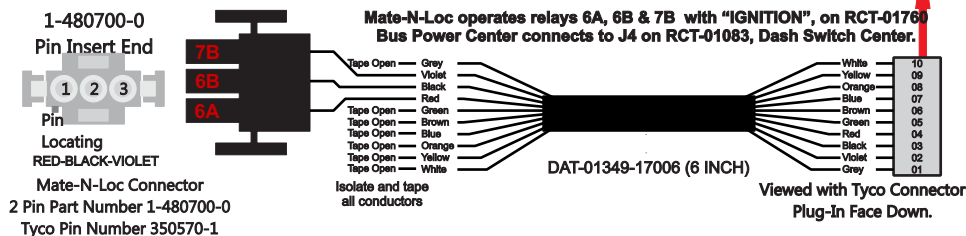

# R. C. Tronics Incorporated

2573 East Kercher Road  
Goshen, Indiana 46528  
Toll Free 1-866-457-7790

RCT-01407-2\_\_36

Phone 1-574-642-3857  
Fax 1-574-642-3858  
<http://www.rctronics.com>

FAC-01407-00000

S-01083

1-480700-0  
Pin Insert End  
1 2 3  
Pin  
Locating  
RED-BLACK-VIOLET  
Mate-N-Loc Connector  
2 Pin Part Number 1-480700-0  
Tyco Pin Number 350570-1

Mate-N-Loc operates relays 6A, 6B & 7B with "IGNITION", on RCT-01760 Bus Power Center connects to J4 on RCT-01083, Dash Switch Center.

DAT-01349-17006 (6 INCH)

Viewed with Tyco Connector Plug-In Face Down.