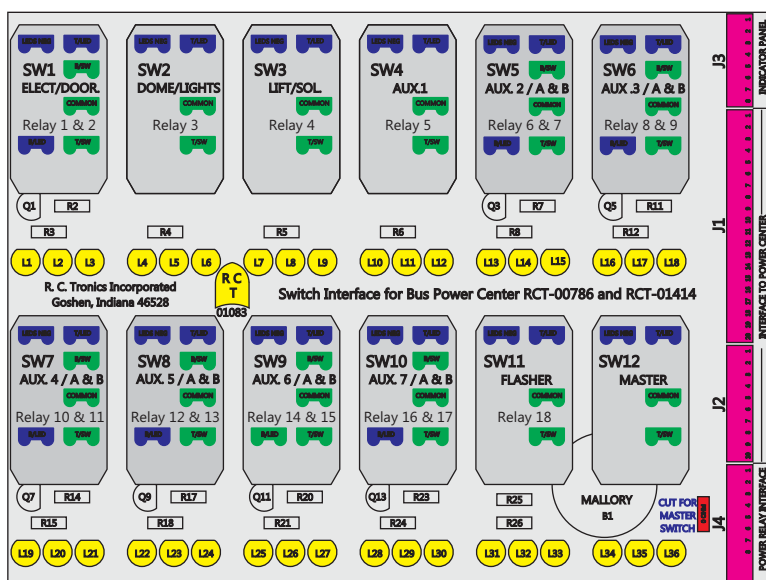

# R. C. Tronics Incorporated

2573 East Kercher Road  
Goshen, Indiana 46528  
Toll Free 1-866-457-7790

RCT-01407-2\_\_36

Phone 1-574-642-3857  
Fax 1-574-642-3858  
<http://www.rctronics.com>

FAC-01407-00000

S-01083

1-480700-0  
Pin Insert End  
1 2 3  
Pin  
Locating  
RED-BLACK-VIOLET  
Mate-N-Loc Connector  
2 Pin Part Number 1-480700-0  
Tyco Pin Number 350570-1

Mate-N-Loc operates relays 6A, 6B & 7B with "IGNITION", on RCT-01760 Bus Power Center connects to J4 on RCT-01083, Dash Switch Center.

DAT-01349-17006 (6 INCH)

Viewed with Tyco Connector Plug-In Face Down.