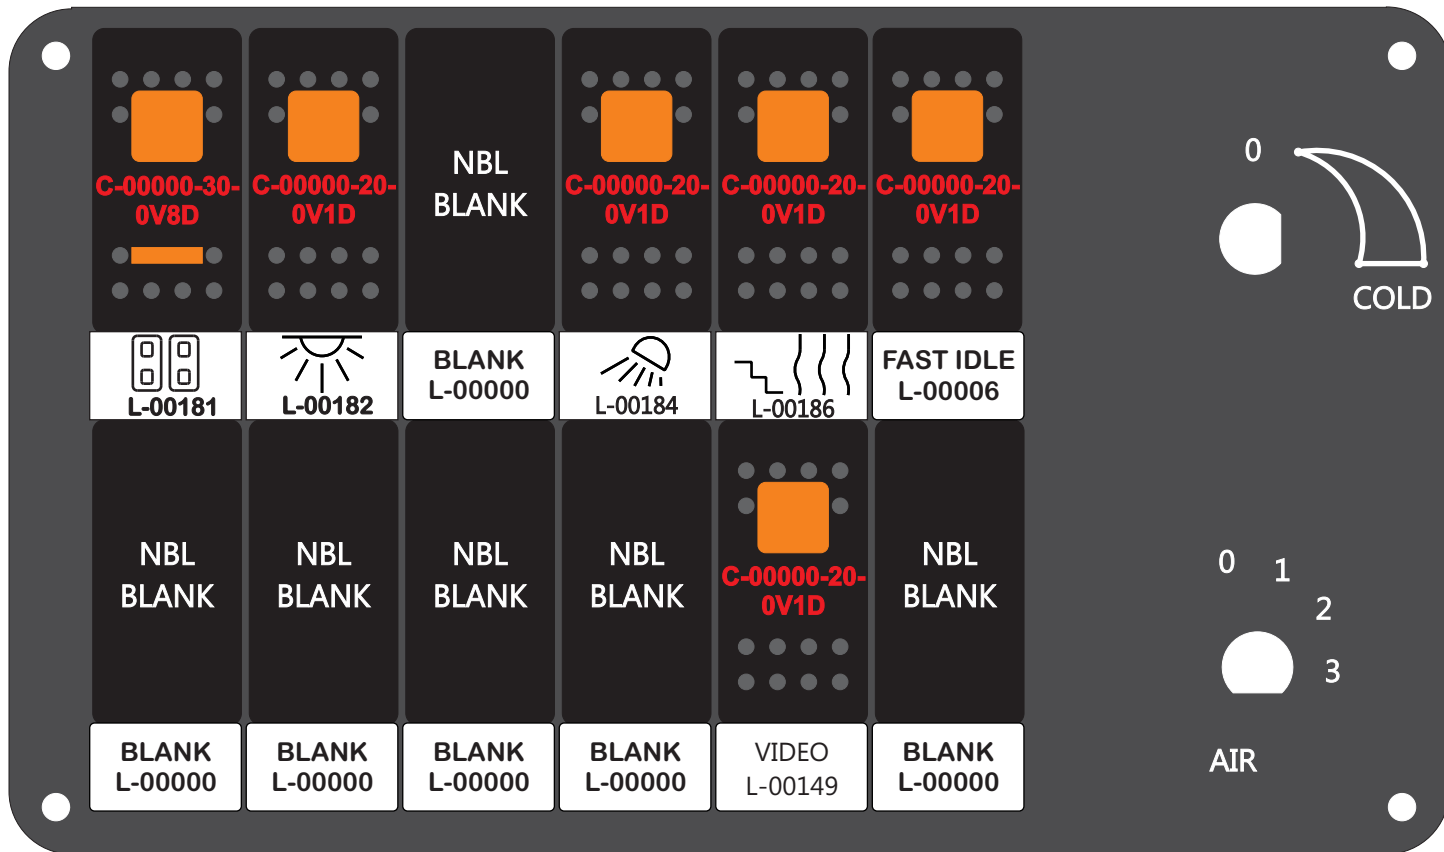

R. C. Tronics Incorporated

2573 East Kercher Road
Goshen, Indiana 46528
Toll Free 1-866-457-7790

RCT-01407-2__36

Phone 1-574-642-3857
Fax 1-574-642-3858
<http://www.rctronics.com>

FAC-01407-00000