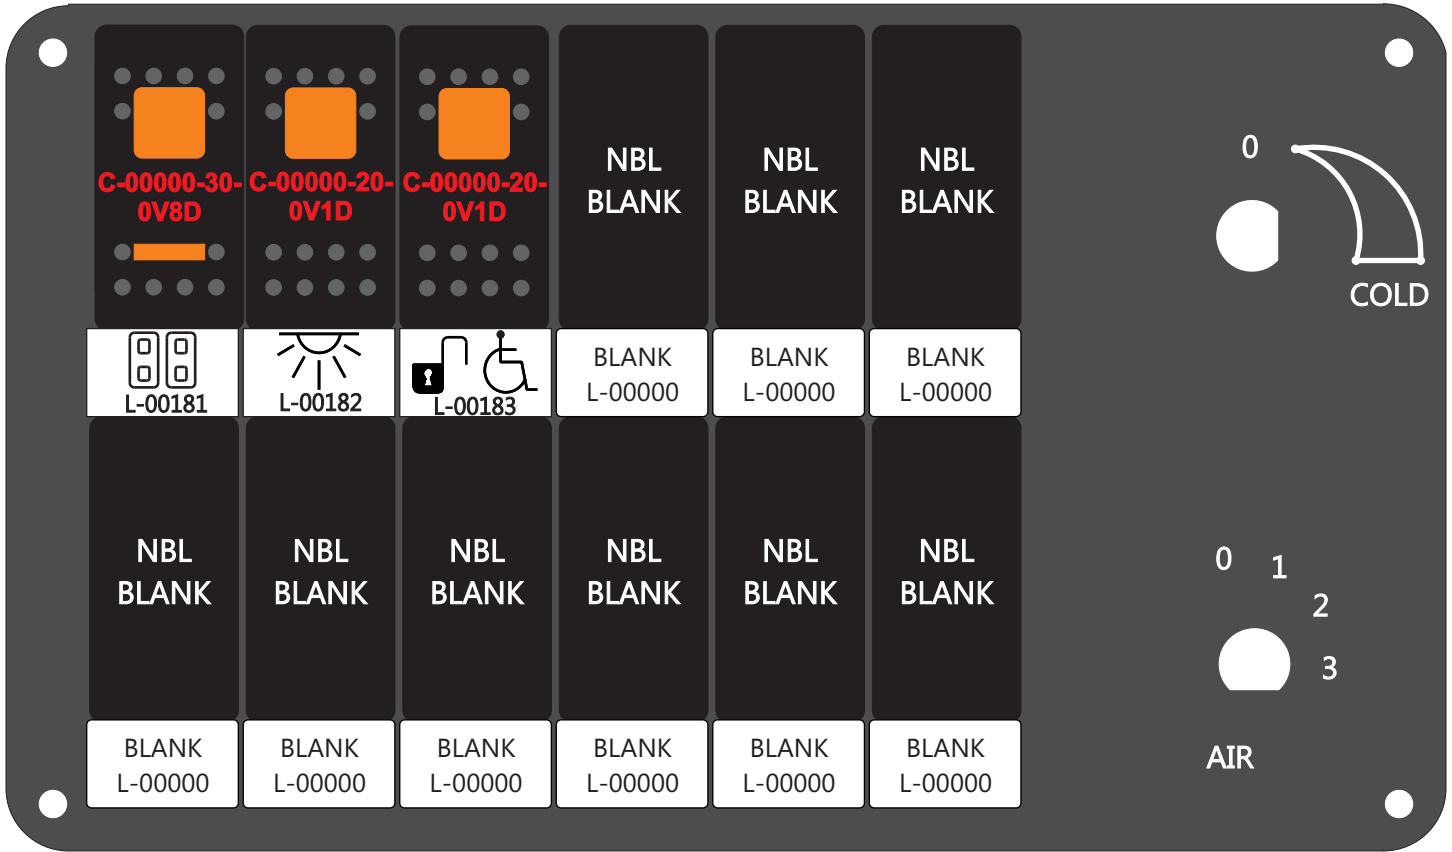

R. C. Tronics Incorporated

2573 East Kercher Road
Goshen, Indiana 46528
Toll Free 1-866-457-7790

Phone 1-574-642-3857
Fax 1-574-642-3858
<http://www.rctronics.com>

RCT-01407-2_56

FAC-01407-00000