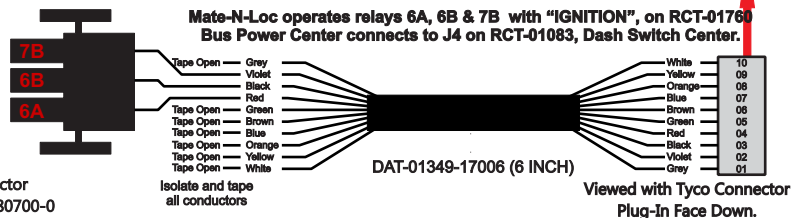

1-480700-0
 Pin Insert End
 Pin
 Locating
 RED-BLACK-VIOLET
 Mate-N-Loc Connector
 2 Pin Part Number 1-480700-0
 Tyco Pin Number 350570-1

Mate-N-Loc operates relays 6A, 6B & 7B with "IGNITION", on RCT-01760
 Bus Power Center connects to J4 on RCT-01083, Dash Switch Center.

Viewed with Tyco Connector
 Plug-In Face Down.