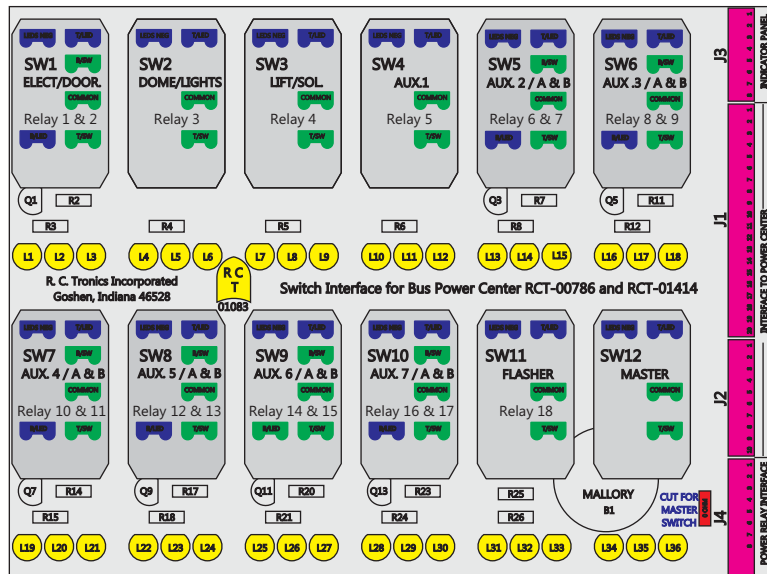

S-01083

1-480700-0
Pin Insert End
Pin
Locating
RED-BLACK-VIOLET
Mate-N-Loc Connector
2 Pin Part Number 1-480700-0
Tyco Pin Number 350570-1