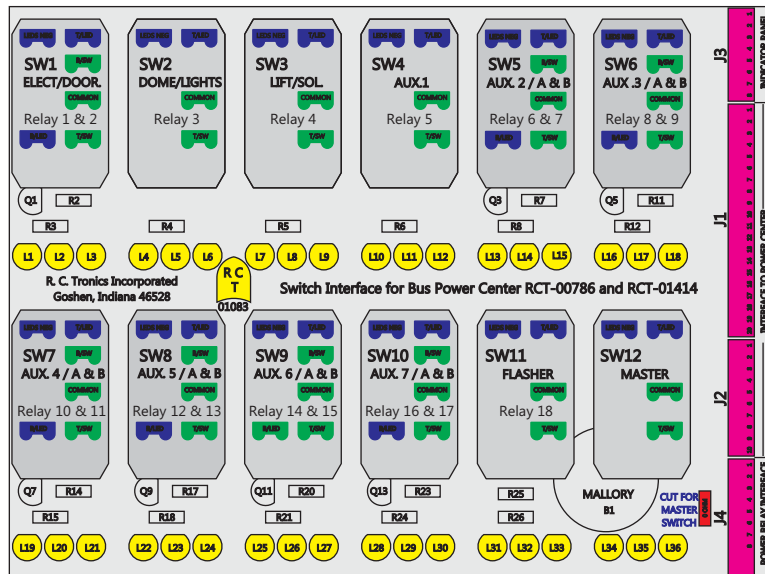

# R. C. Tronics Incorporated

2573 East Kercher Road  
 Goshen, Indiana 46528  
 Toll Free 1-866-457-7790

Phone 1-574-642-3857  
 Fax 1-574-642-3858  
<http://www.rctronics.com>

RCT-01407-2\_70

FAC-01407-00000

S-01083

Mate-N-Loc Connector  
 2 Pin Part Number 1-480700-0  
 Tyco Pin Number 350570-1

Mate-N-Loc operates relays 6A, 6B & 7B with "IGNITION", on RCT-0176  
 Bus Power Center connects to J4 on RCT-01083, Dash Switch Center.

Viewed with Tyco Connector  
 Plug-In Face Down.