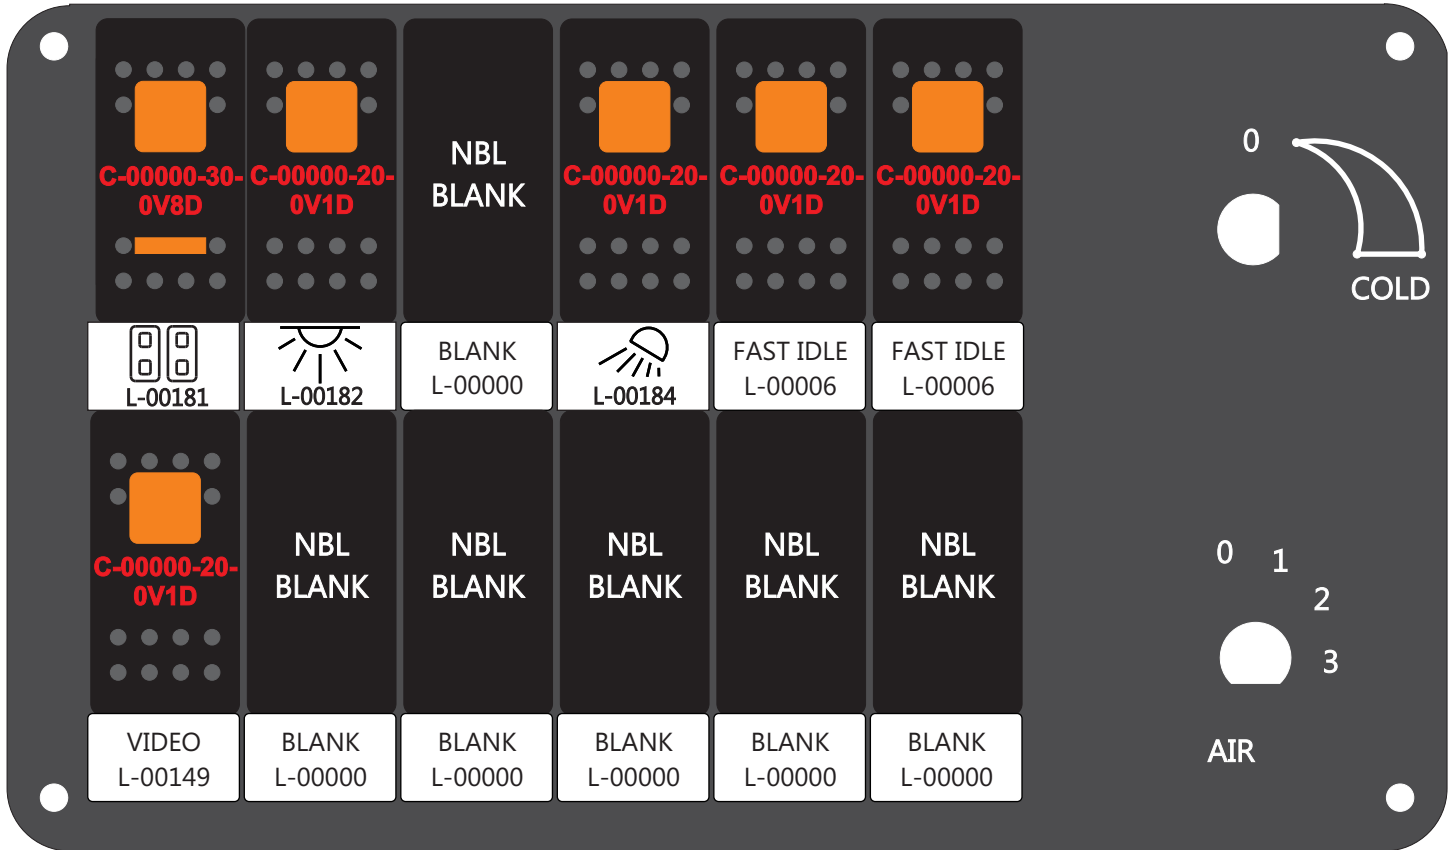

R. C. Tronics Incorporated

2573 East Kercher Road
Goshen, Indiana 46528
Toll Free 1-866-457-7790

Phone 1-574-642-3857
Fax 1-574-642-3858
<http://www.rctronics.com>

RCT-01407-2_70

FAC-01407-00000