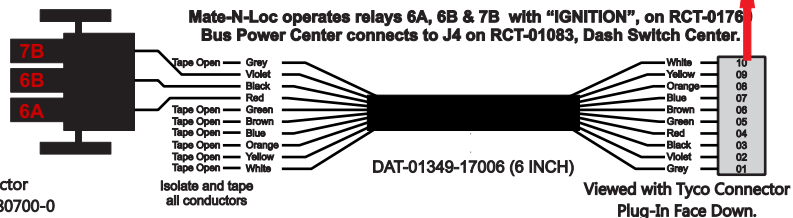

S-01083

Mate-N-Loc Connector  
 2 Pin Part Number 1-480700-0  
 Tyco Pin Number 350570-1

Mate-N-Loc operates relays 6A, 6B & 7B with "IGNITION", on RCT-0176  
 Bus Power Center connects to J4 on RCT-01083, Dash Switch Center.

Viewed with Tyco Connector  
 Plug-In Face Down.