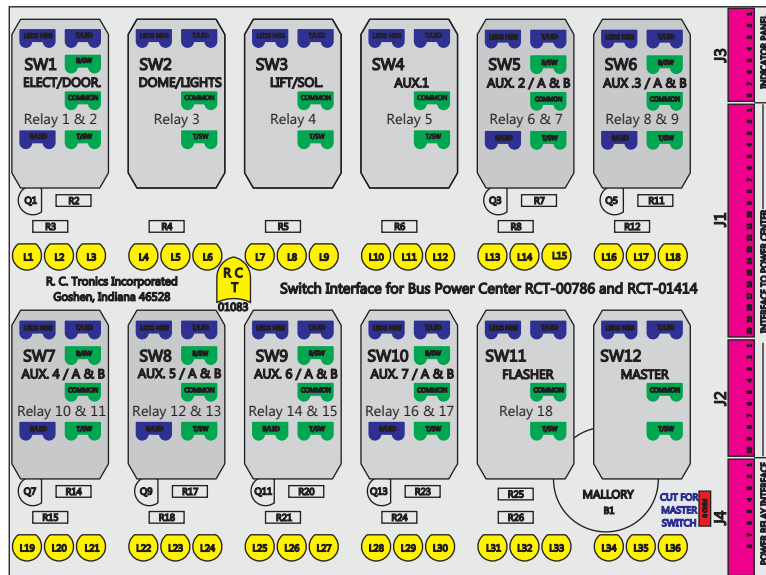

# R. C. Tronics Incorporated

2573 East Kercher Road  
 Goshen, Indiana 46528  
 Toll Free 1-866-457-7790

Phone 1-574-642-3857  
 Fax 1-574-642-3858  
<http://www.rctronics.com>

RCT-01407-2\_93

FAC-01407-00000

1-480700-0  
 Pin Insert End

Locating  
 RED-BLACK-VIOLET

Mate-N-Loc Connector  
 2 Pin Part Number 1-480700-0  
 Tyco Pin Number 350570-1

Mate-N-Loc operates relays 6A, 6B & 7B with "IGNITION", on RCT-01760  
 Bus Power Center connects to J4 on RCT-01083, Dash Switch Center.

DAT-01349-17006 (6 INCH)

Viewed with Tyco Connector  
 Plug-In Face Down.