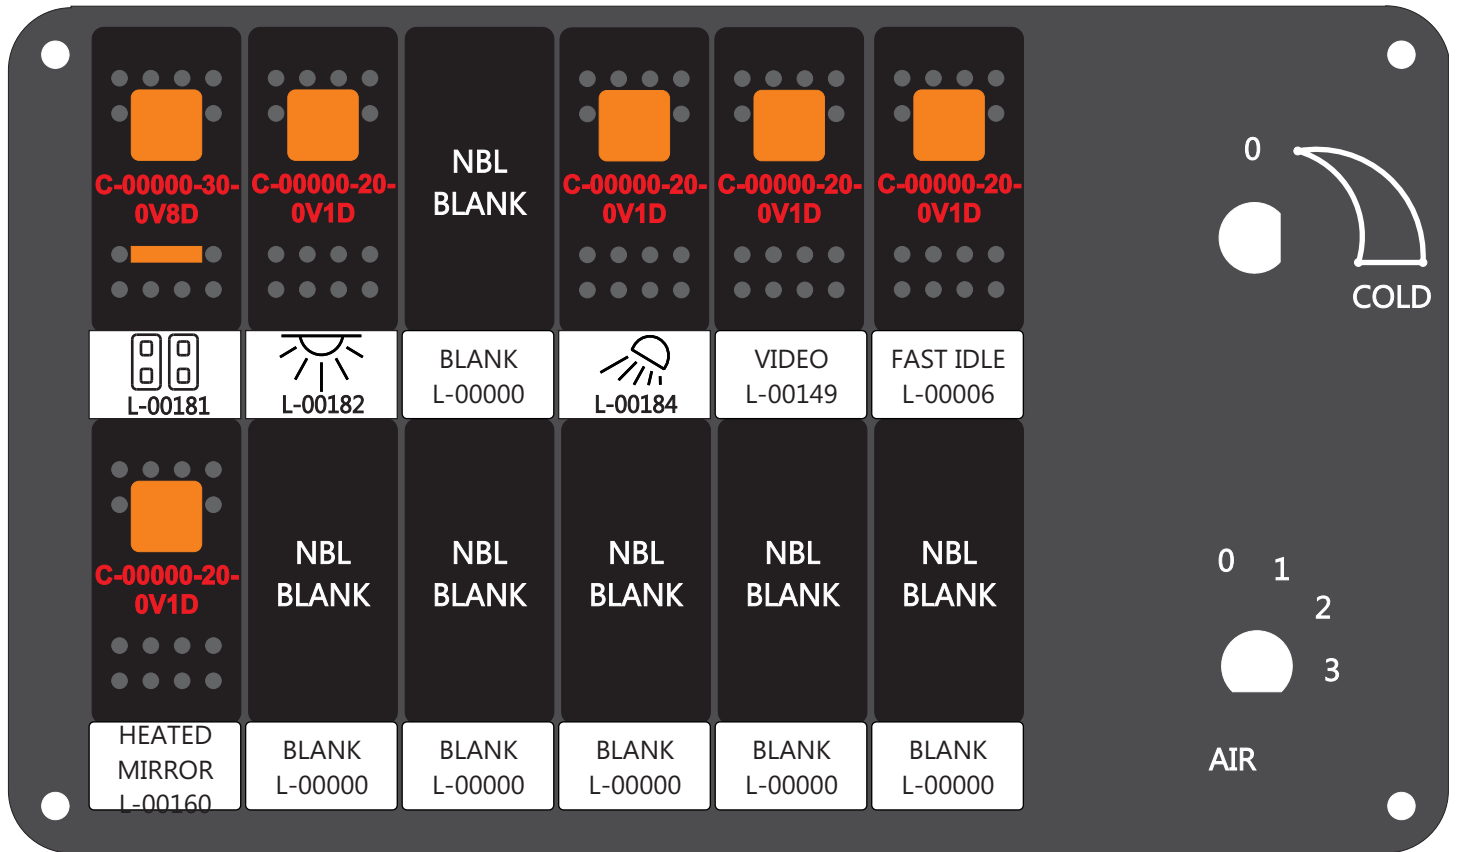

R. C. Tronics Incorporated

2573 East Kercher Road
Goshen, Indiana 46528
Toll Free 1-866-457-7790

Phone 1-574-642-3857
Fax 1-574-642-3858
<http://www.rctronics.com>

RCT-01407-2_93

FAC-01407-00000