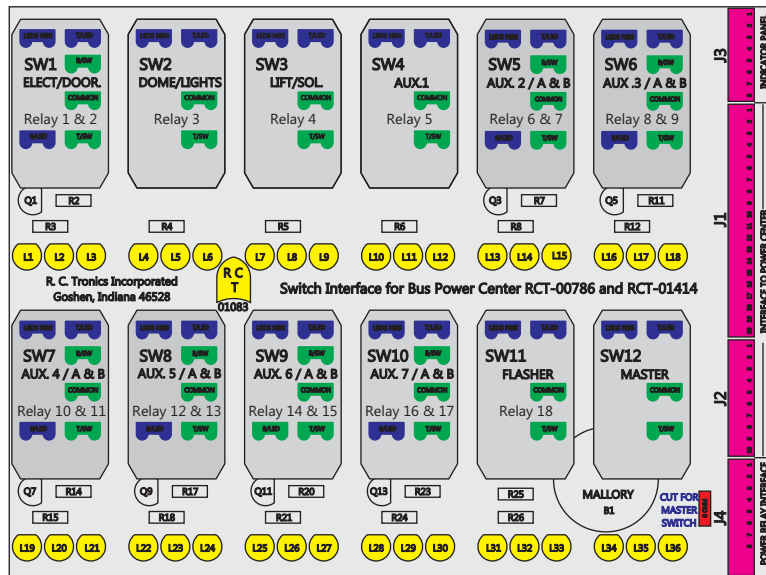

R. C. Tronics Incorporated

2573 East Kercher Road
 Goshen, Indiana 46528
 Toll Free 1-866-457-7790

Phone 1-574-642-3857
 Fax 1-574-642-3858
<http://www.rctronics.com>

RCT-01407-3_02

FAC-01407-00000

1-480700-0
 Pin Insert End

Locating
 RED-BLACK-VIOLET
 Mate-N-Loc Connector
 2 Pin Part Number 1-480700-0
 Tyco Pin Number 350570-1

Mate-N-Loc operates relays 6A, 6B & 7B with "IGNITION", on RCT-01760
 Bus Power Center connects to J4 on RCT-01083, Dash Switch Center.

Isolate and tape
 all conductors

Viewed with Tyco Connector
 Plug-In Face Down.