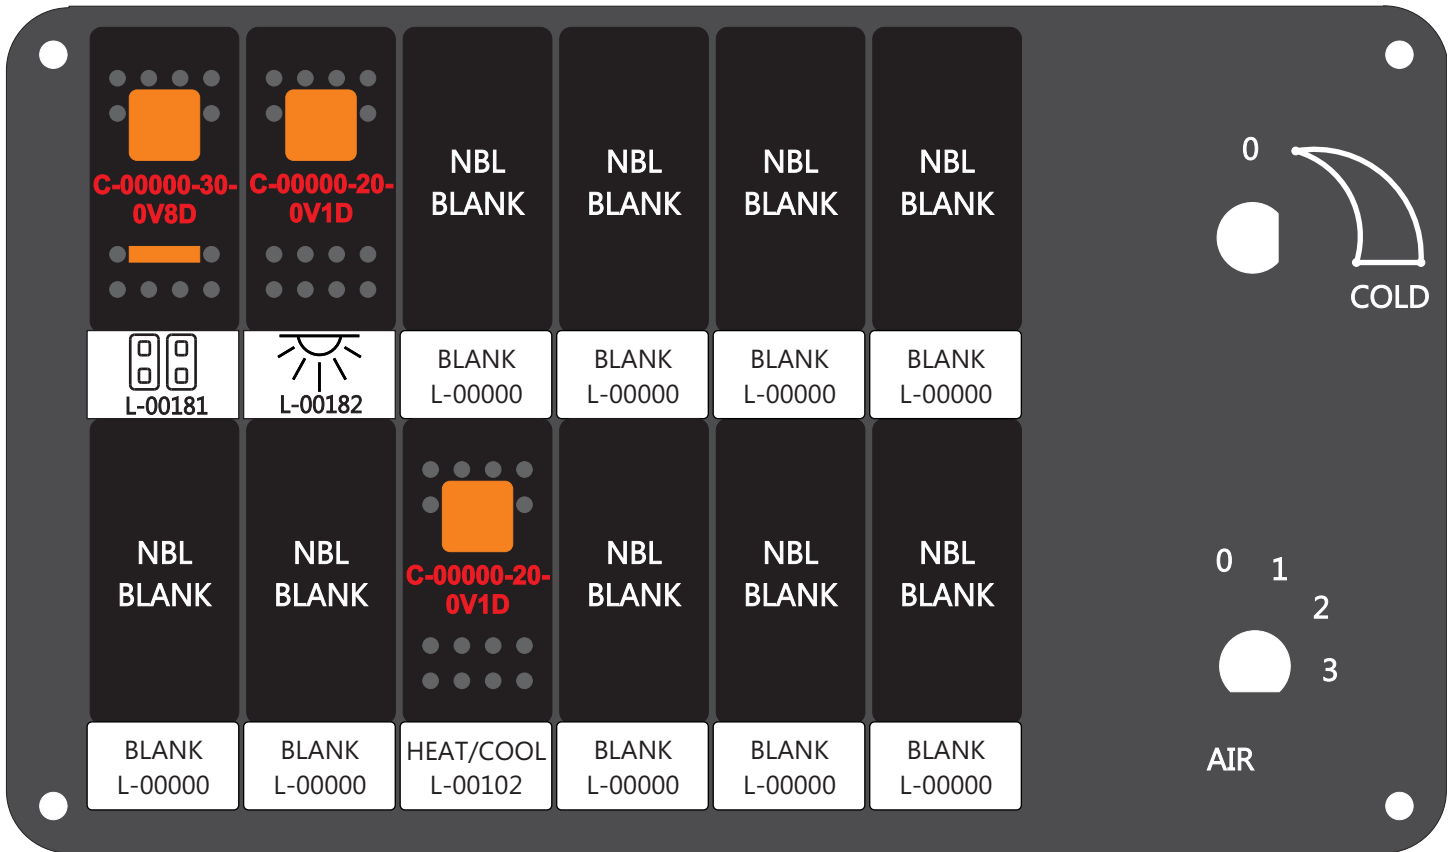

R. C. Tronics Incorporated

2573 East Kercher Road
 Goshen, Indiana 46528
 Toll Free 1-866-457-7790

Phone 1-574-642-3857
 Fax 1-574-642-3858
<http://www.rctronics.com>

RCT-01407-3_02

FAC-01407-00000

1-480700-0
 Pin Insert End

Locating
 RED-BLACK-VIOLET
 Mate-N-Loc Connector
 2 Pin Part Number 1-480700-0
 Tyco Pin Number 350570-1

Mate-N-Loc operates relays 6A, 6B & 7B with "IGNITION", on RCT-01760
 Bus Power Center connects to J4 on RCT-01083, Dash Switch Center.

Isolate and tape
 all conductors

Viewed with Tyco Connector
 Plug-In Face Down.