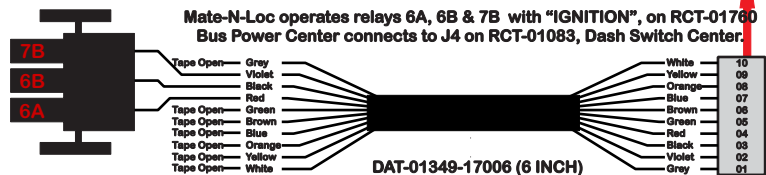

R. C. Tronics Incorporated

2573 East Kercher Road
 Goshen, Indiana 46528
 Toll Free 1-866-457-7790

Phone 1-574-642-3857
 Fax 1-574-642-3858
<http://www.rctronics.com>

RCT-01407-3_02

FAC-01407-00000

1-480700-0
 Pin Insert End

Locating
 RED-BLACK-VIOLET
 Mate-N-Loc Connector
 2 Pin Part Number 1-480700-0
 Tyco Pin Number 350570-1

Mate-N-Loc operates relays 6A, 6B & 7B with "IGNITION", on RCT-01760
 Bus Power Center connects to J4 on RCT-01083, Dash Switch Center.