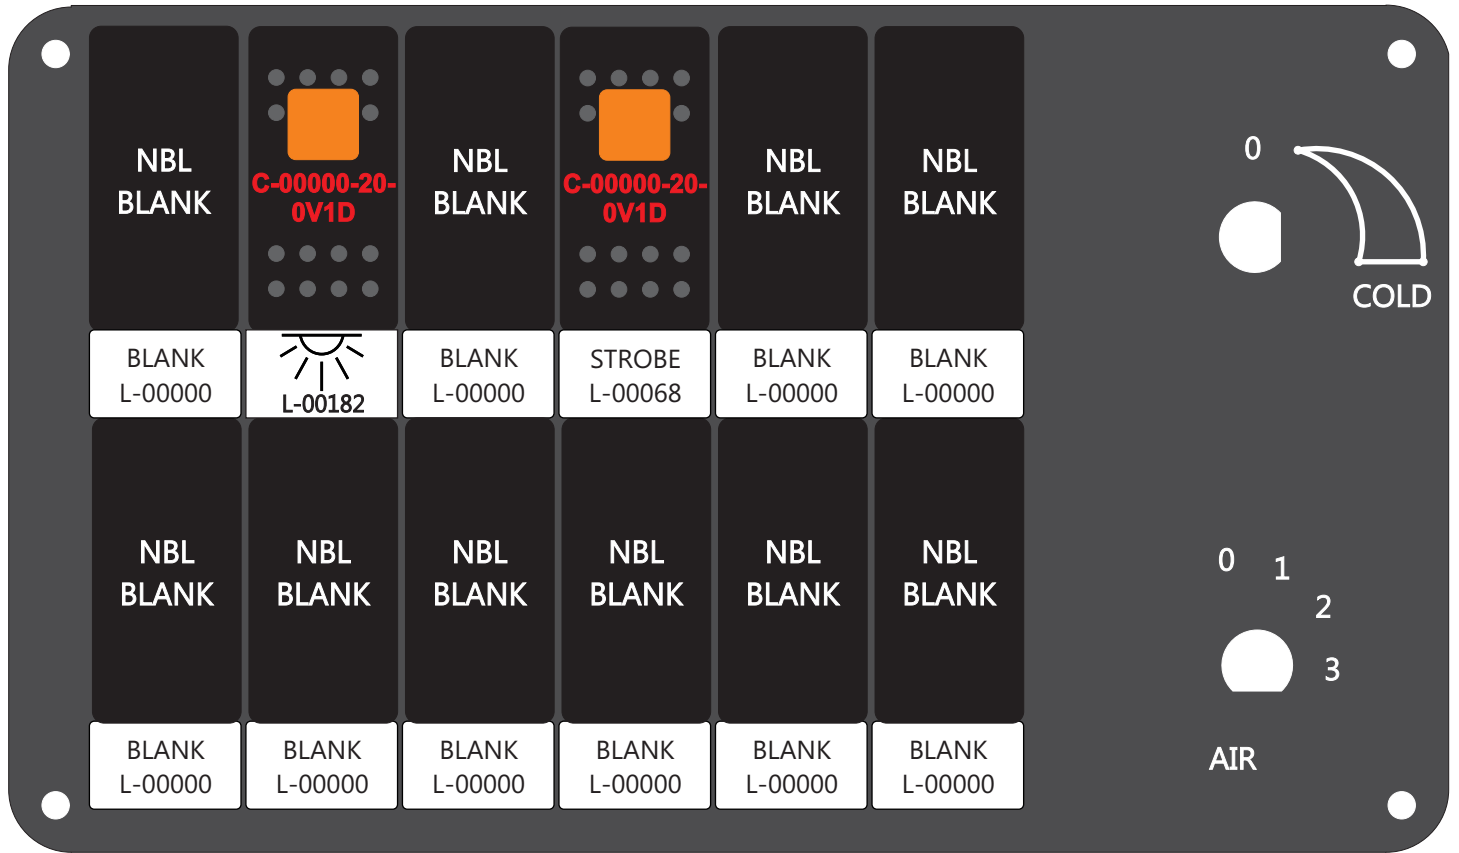

R. C. Tronics Incorporated

2573 East Kercher Road
Goshen, Indiana 46528
Toll Free 1-866-457-7790

Phone 1-574-642-3857
Fax 1-574-642-3858
<http://www.rctronics.com>

RCT-01407-3_04