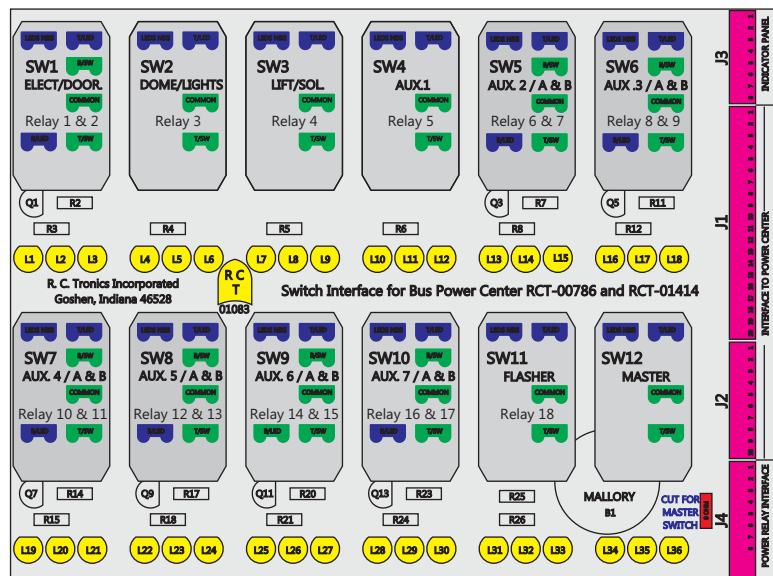

R. C. Tronics Incorporated

2573 East Kercher Road
 Goshen, Indiana 46528
 Toll Free 1-866-457-7790

Phone 1-574-642-3857
 Fax 1-574-642-3858
<http://www.rctronics.com>

RCT-01407-3_04

FAC-01407-00000

S-01083

1-480700-0
 Pin Insert End

 Pin
 Locating
RED-BLACK-VIOLET
 Mate-N-Loc Connector
 2 Pin Part Number 1-480700-0
 Tyco Pin Number 350570-1

Mate-N-Loc operates relays 6A, 6B & 7B with "IGNITION", on RCT-01760
 Bus Power Center connects to J4 on RCT-01083, Dash Switch Center.