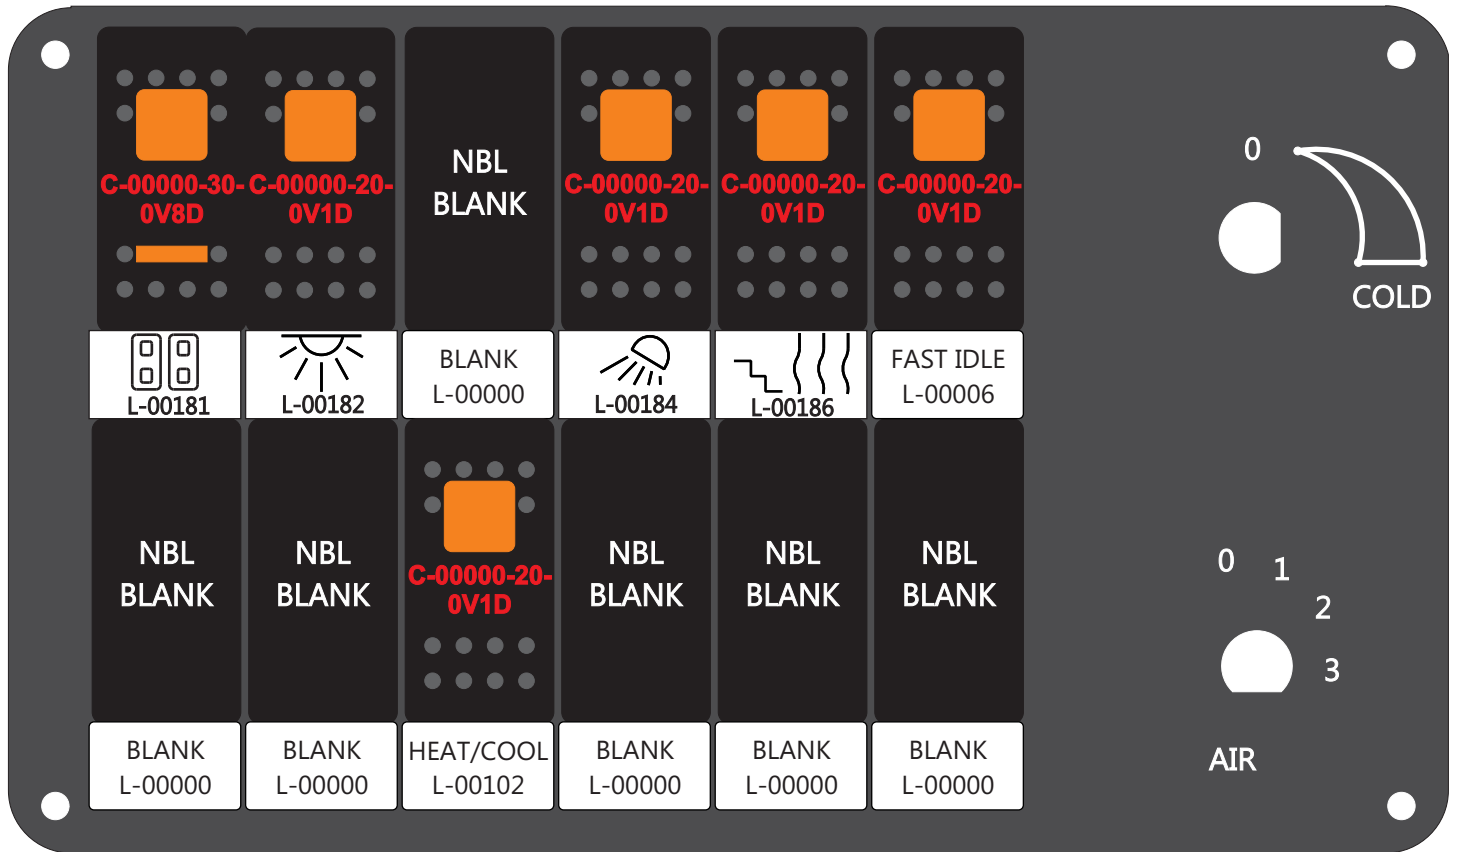

R. C. Tronics Incorporated

2573 East Kercher Road
Goshen, Indiana 46528
Toll Free 1-866-457-7790

Phone 1-574-642-3857
Fax 1-574-642-3858
<http://www.rctronics.com>

RCT-01407-3_05

FAC-01407-00000