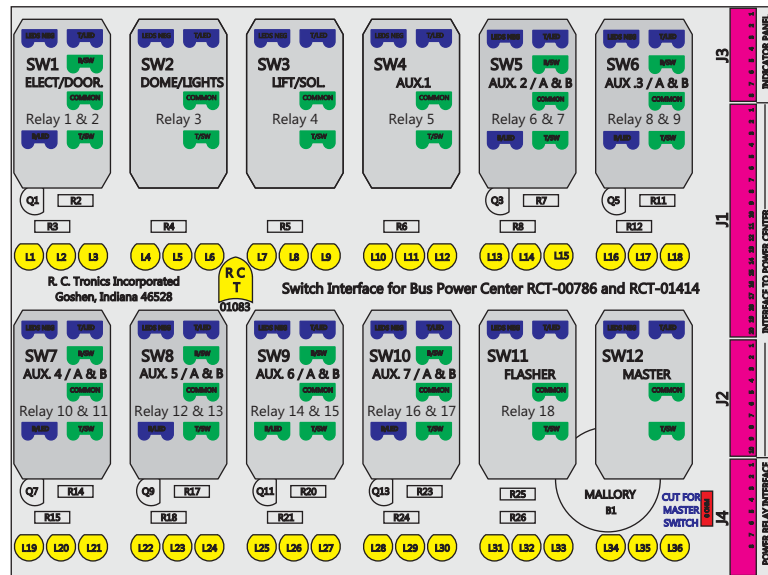

# R. C. Tronics Incorporated

2573 East Kercher Road  
Goshen, Indiana 46528  
Toll Free 1-866-457-7790

Phone 1-574-642-3857  
Fax 1-574-642-3858  
<http://www.rctronics.com>

RCT-01407-3\_05

FAC-01407-00000

1-480700-0  
Pin Insert End

Locating  
**RED-BLACK-VIOLET**  
Mate-N-Loc Connector  
2 Pin Part Number 1-480700-0  
Tyco Pin Number 350570-1

Mate-N-Loc operates relays 6A, 6B & 7B with "IGNITION", on RCT-01760  
Bus Power Center connects to J4 on RCT-01083, Dash Switch Center.

Isolate and tape all conductors  
DAT-01349-17006 (6 INCH)  
Viewed with Tyco Connector Plug-In Face Down.