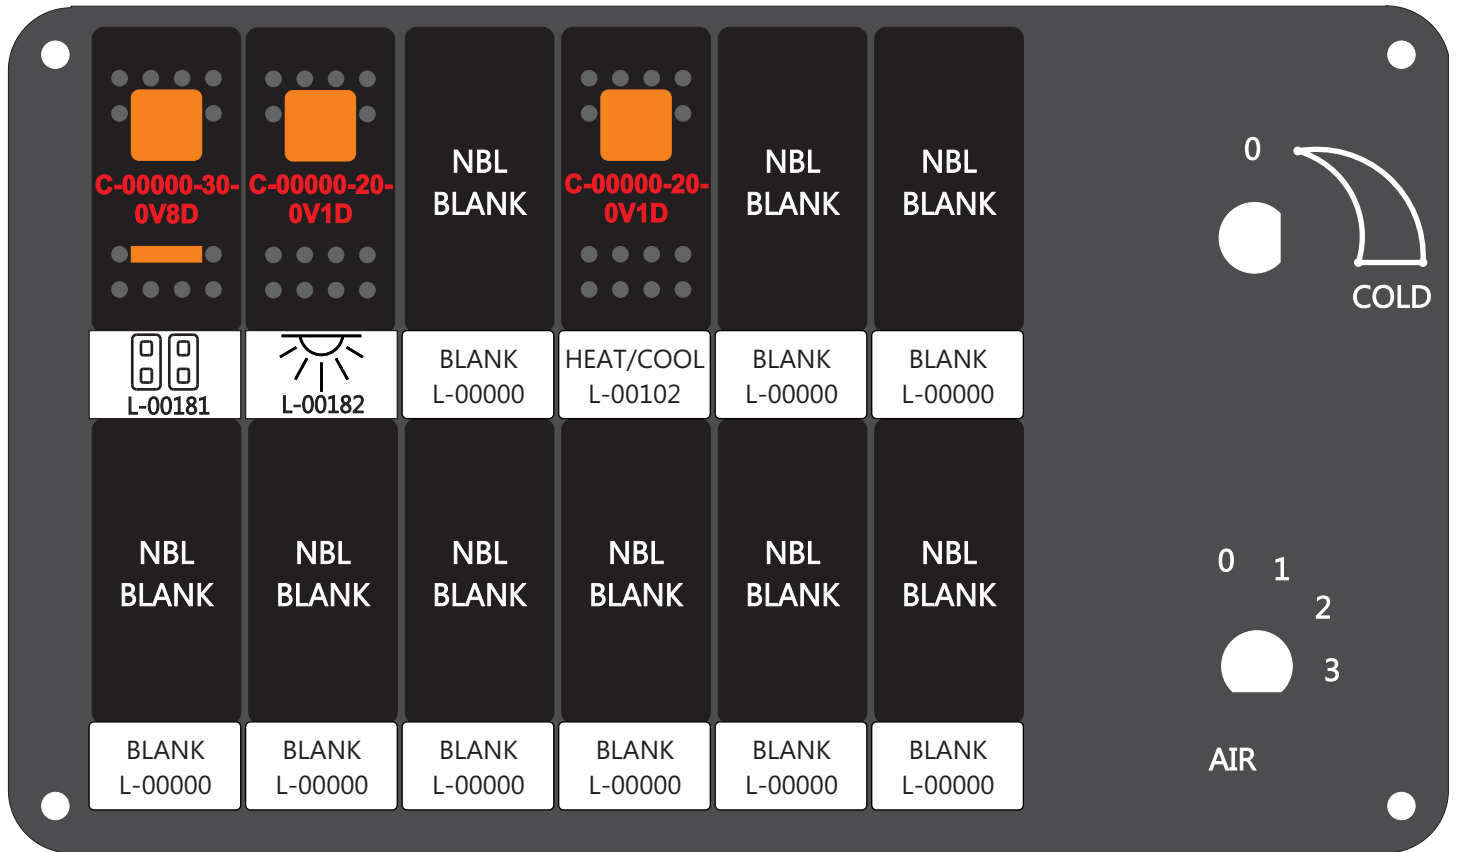

R. C. Tronics Incorporated

2573 East Kercher Road
Goshen, Indiana 46528
Toll Free 1-866-457-7790

Phone 1-574-642-3857
Fax 1-574-642-3858
<http://www.rctronics.com>

RCT-01407-3_09

FAC-01407-00000