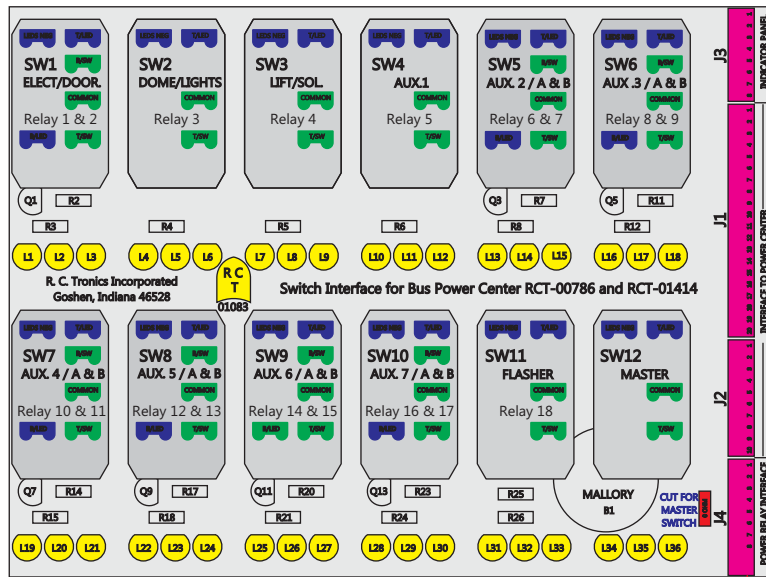

# R. C. Tronics Incorporated

2573 East Kercher Road  
Goshen, Indiana 46528  
Toll Free 1-866-457-7790

Phone 1-574-642-3857  
Fax 1-574-642-3858  
<http://www.rctronics.com>

RCT-01407-3\_09

FAC-01407-00000

1-480700-0  
Pin Insert End

Locating  
RED-BLACK-VIOLET

Mate-N-Loc Connector  
2 Pin Part Number 1-480700-0  
Tyco Pin Number 350570-1

Mate-N-Loc operates relays 6A, 6B & 7B with "IGNITION", on RCT-01760  
Bus Power Center connects to J4 on RCT-01083, Dash Switch Center.

Isolate and tape  
all conductors

Viewed with Tyco Connector  
Plug-In Face Down.