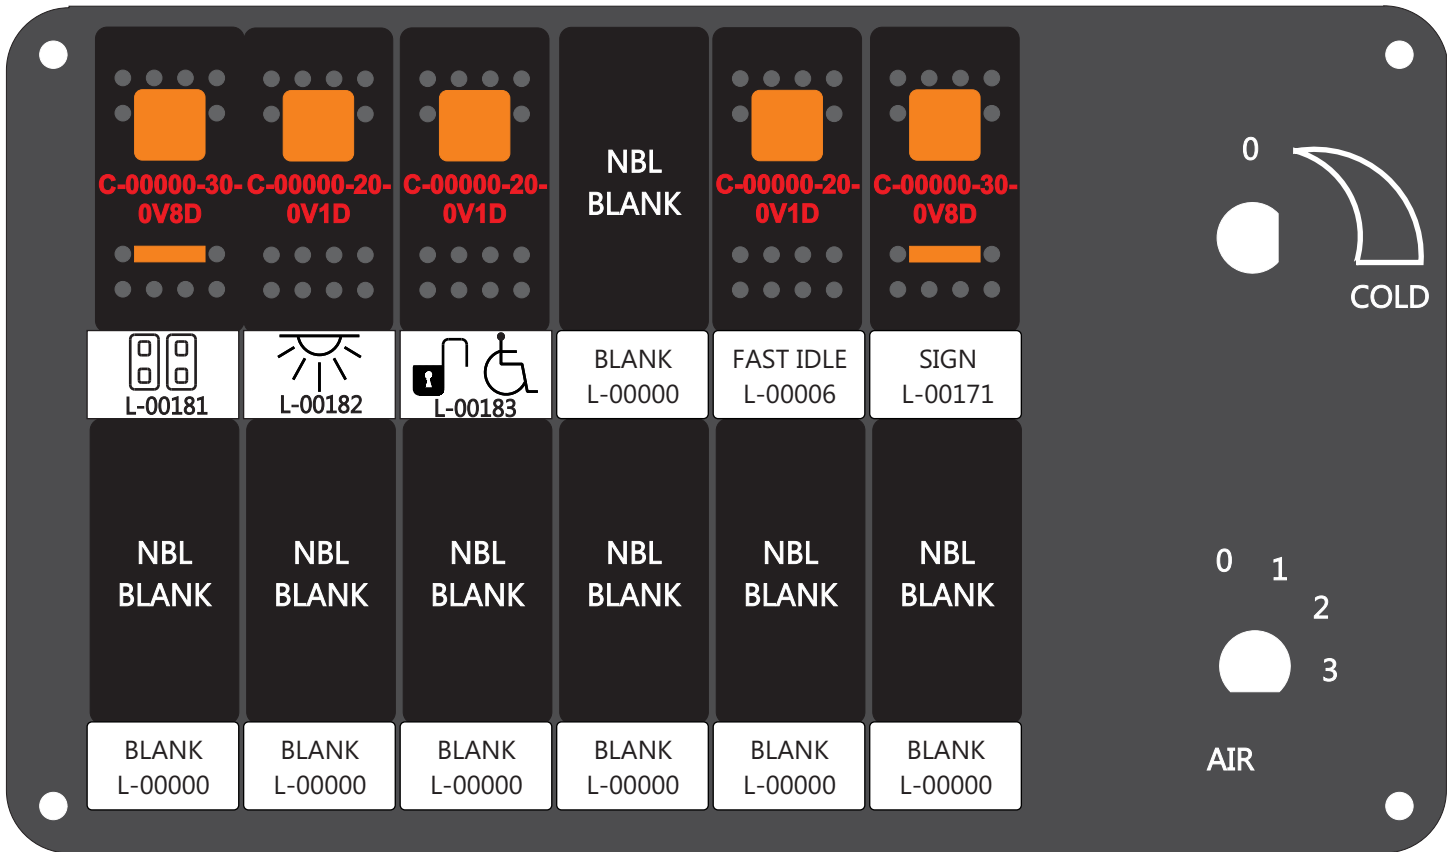

R. C. Tronics Incorporated

2573 East Kercher Road
Goshen, Indiana 46528
Toll Free 1-866-457-7790

Phone 1-574-642-3857
Fax 1-574-642-3858

RCT-01407-3_10

<http://www.rctronics.com>

FAC-01407-00000

1-480700-0
Pin Insert End

Locating
RED-BLACK-VIOLET

Mate-N-Loc Connector
2 Pin Part Number 1-480700-0
Tyco Pin Number 350570-1

Mate-N-Loc operates relays 6A, 6B & 7B with "IGNITION", on RCT-01760
Bus Power Center connects to J4 on RCT-01083, Dash Switch Center.

DAT-01349-17006 (6 INCH)

Viewed with Tyco Connector
Plug-In Face Down.