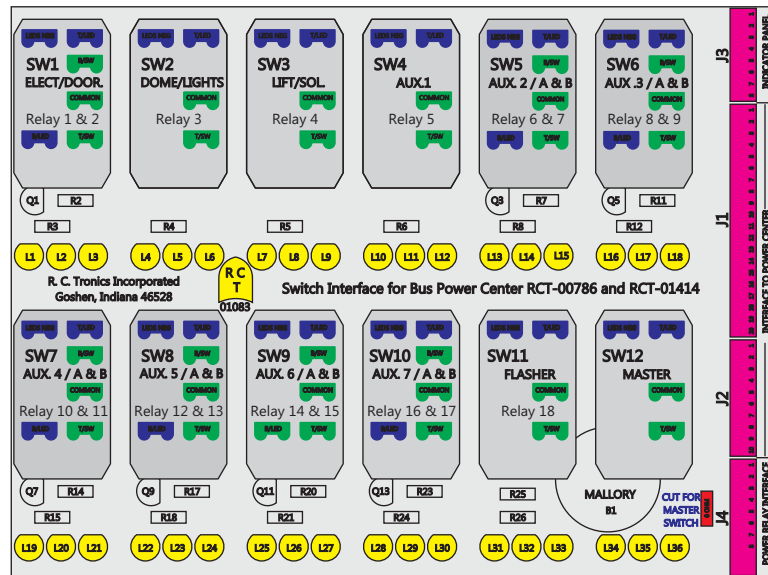

R. C. Tronics Incorporated

2573 East Kercher Road
Goshen, Indiana 46528
Toll Free 1-866-457-7790

Phone 1-574-642-3857
Fax 1-574-642-3858

RCT-01407-3_10

<http://www.rctronics.com>

FAC-01407-00000

1-480700-0
Pin Insert End

Locating
RED-BLACK-VIOLET

Mate-N-Loc Connector
2 Pin Part Number 1-480700-0
Tyco Pin Number 350570-1

Mate-N-Loc operates relays 6A, 6B & 7B with "IGNITION", on RCT-01760
Bus Power Center connects to J4 on RCT-01083, Dash Switch Center.

DAT-01349-17006 (6 INCH)

Viewed with Tyco Connector
Plug-In Face Down.