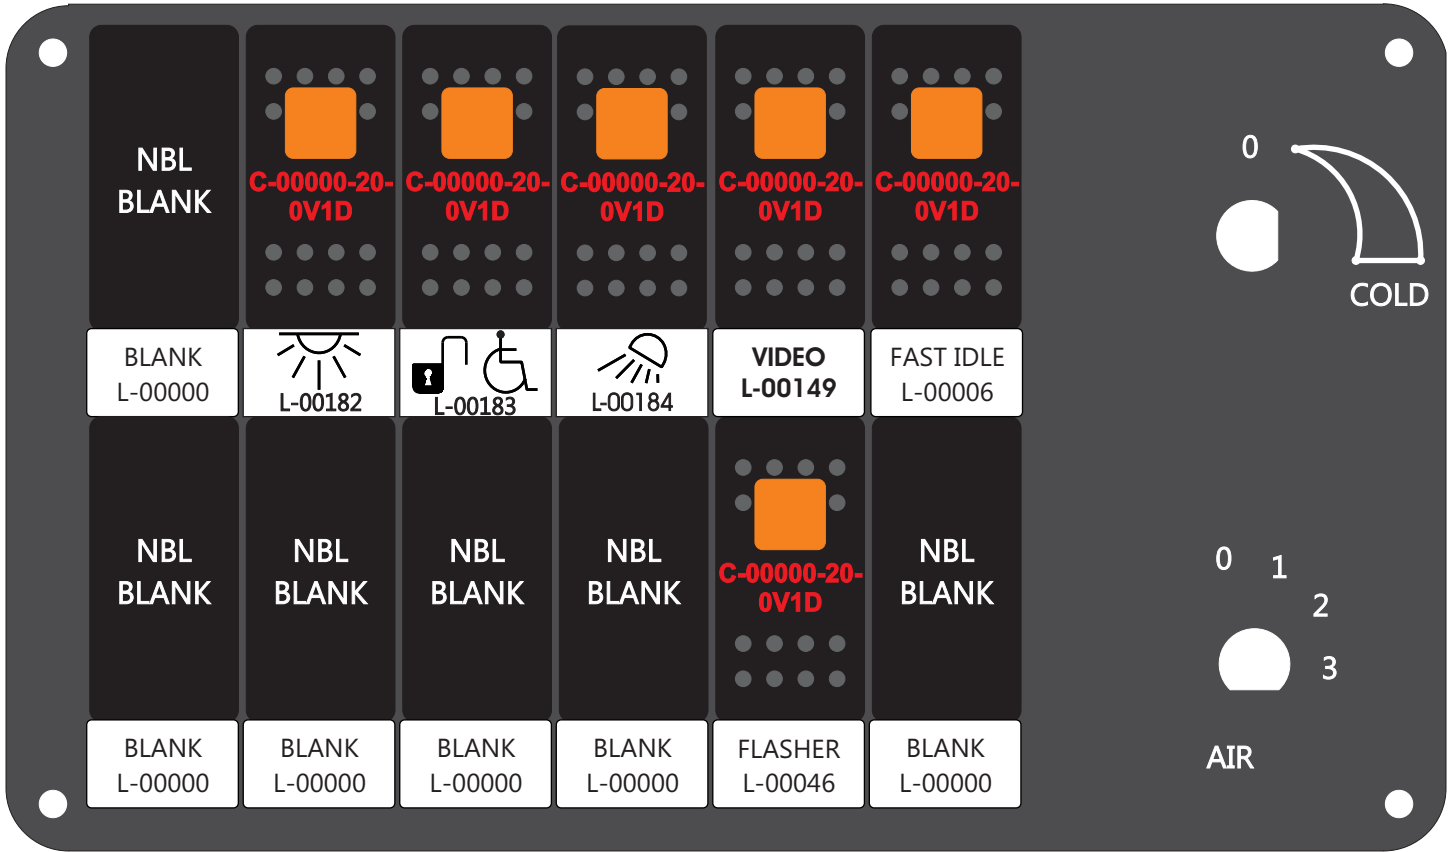

R. C. Tronics Incorporated

2573 East Kercher Road
Goshen, Indiana 46528
Toll Free 1-866-457-7790

Phone 1-574-642-3857
Fax 1-574-642-3858
<http://www.rctronics.com>

RCT-01407-3__56

FAC-01407-00000

S-01083

1-480700-0
Pin Insert End
Pin
Locating
RED-BLACK-VIOLET
Mate-N-Loc Connector
2 Pin Part Number 1-480700-0
Tyco Pin Number 350570-1

Mate-N-Loc operates relays 6A, 6B & 7B with "IGNITION", on RCT-01760 Bus Power Center connects to J4 on RCT-01083, Dash Switch Center.
Isolate and tape all conductors
DAT-01349-17006 (6 INCH)
Viewed with Tyco Connector Plug-In Face Down.