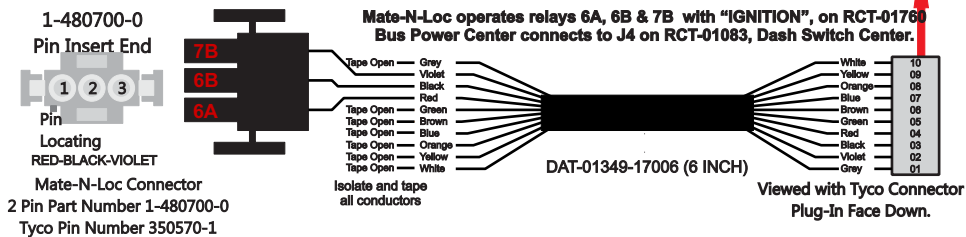

R. C. Tronics Incorporated

2573 East Kercher Road
Goshen, Indiana 46528
Toll Free 1-866-457-7790

Phone 1-574-642-3857
Fax 1-574-642-3858
<http://www.rctronics.com>

RCT-01407-3__56

FAC-01407-00000

S-01083

1-480700-0
Pin Insert End
Pin
Locating
RED-BLACK-VIOLET
Mate-N-Loc Connector
2 Pin Part Number 1-480700-0
Tyco Pin Number 350570-1

Mate-N-Loc operates relays 6A, 6B & 7B with "IGNITION", on RCT-01760 Bus Power Center connects to J4 on RCT-01083, Dash Switch Center.
Isolate and tape all conductors
DAT-01349-17006 (6 INCH)
Viewed with Tyco Connector Plug-In Face Down.