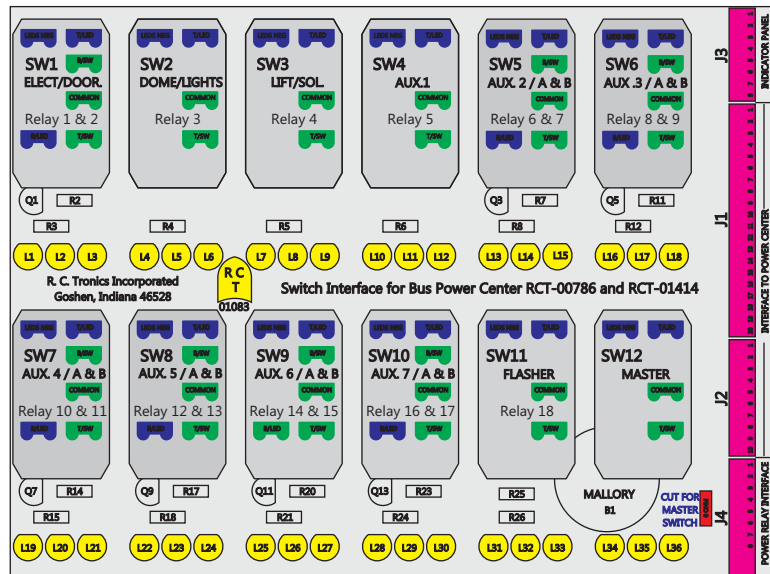

R. C. Tronics Incorporated

2573 East Kercher Road
Goshen, Indiana 46528
Toll Free 1-866-457-7790

Phone 1-574-642-3857
Fax 1-574-642-3858
<http://www.rctronics.com>

RCT-01407-3__56

FAC-01407-00000

S-01083

1-480700-0
Pin Insert End
Pin
Locating
RED-BLACK-VIOLET
Mate-N-Loc Connector
2 Pin Part Number 1-480700-0
Tyco Pin Number 350570-1

Mate-N-Loc operates relays 6A, 6B & 7B with "IGNITION", on RCT-01760 Bus Power Center connects to J4 on RCT-01083, Dash Switch Center.
Isolate and tape all conductors
DAT-01349-17006 (6 INCH)
Viewed with Tyco Connector Plug-In Face Down.