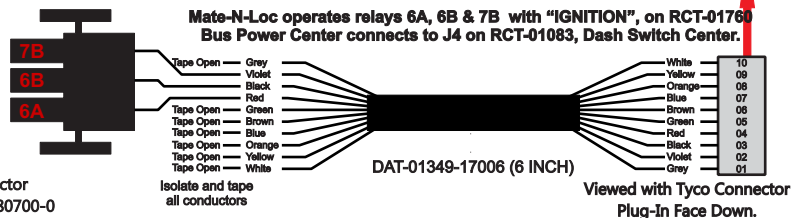

R. C. Tronics Incorporated

2573 East Kercher Road
Goshen, Indiana 46528
Toll Free 1-866-457-7790

Phone 1-574-642-3857
Fax 1-574-642-3858
<http://www.rctronics.com>

RCT-01407-3__65

FAC-01407-00000

S-01083

Mate-N-Loc Connector
2 Pin Part Number 1-480700-0
Tyco Pin Number 350570-1

Mate-N-Loc operates relays 6A, 6B & 7B with "IGNITION", on RCT-01760
Bus Power Center connects to J4 on RCT-01083, Dash Switch Center.