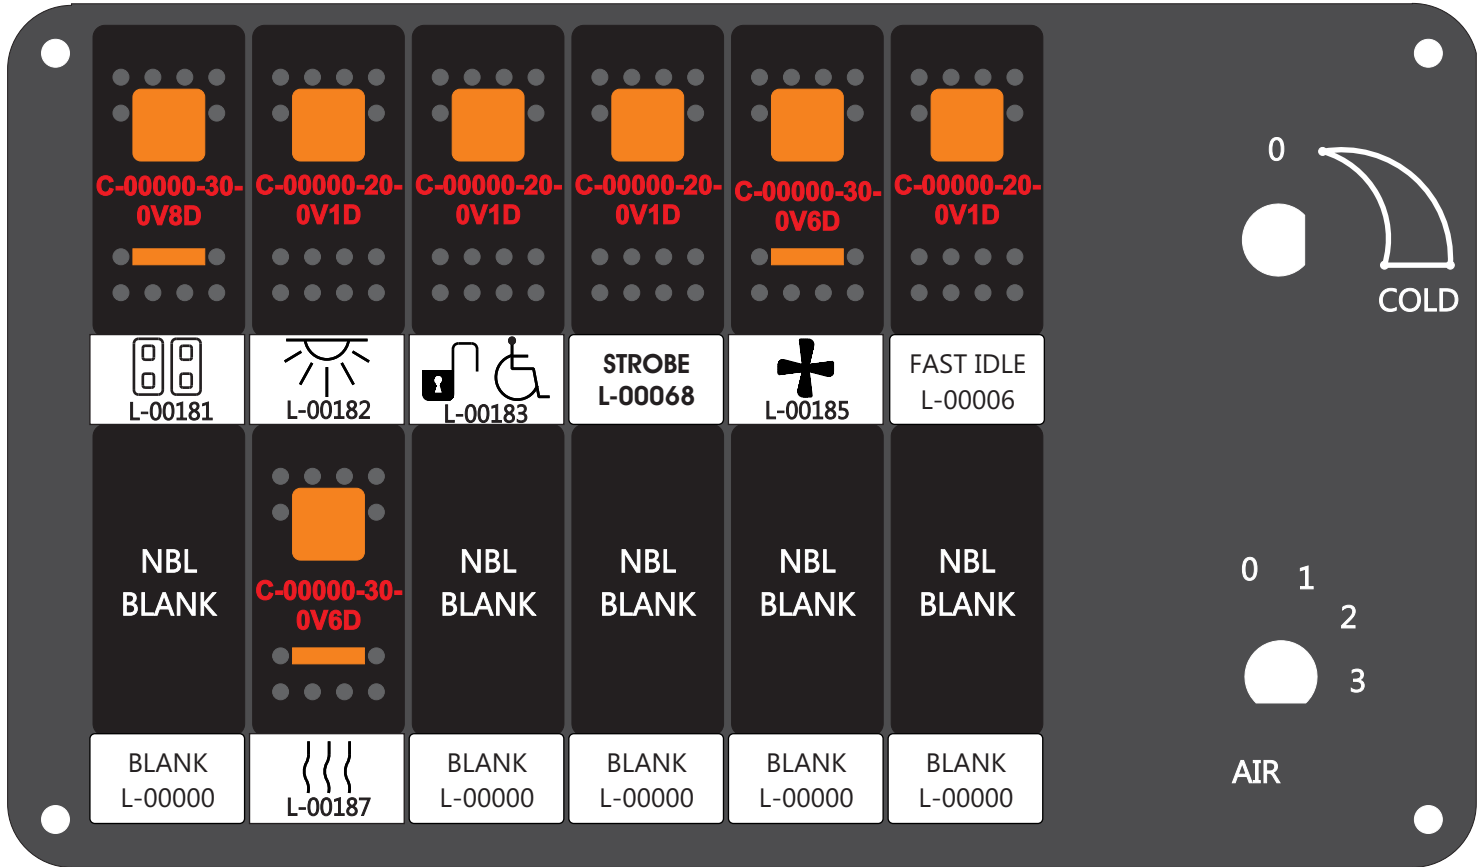

R. C. Tronics Incorporated

2573 East Kercher Road
Goshen, Indiana 46528
Toll Free 1-866-457-7790

Phone 1-574-642-3857
Fax 1-574-642-3858
<http://www.rctronics.com>

RCT-01407-3__65

FAC-01407-00000

S-01083

Mate-N-Loc Connector
2 Pin Part Number 1-480700-0
Tyco Pin Number 350570-1

Mate-N-Loc operates relays 6A, 6B & 7B with "IGNITION", on RCT-01760
Bus Power Center connects to J4 on RCT-01083, Dash Switch Center.