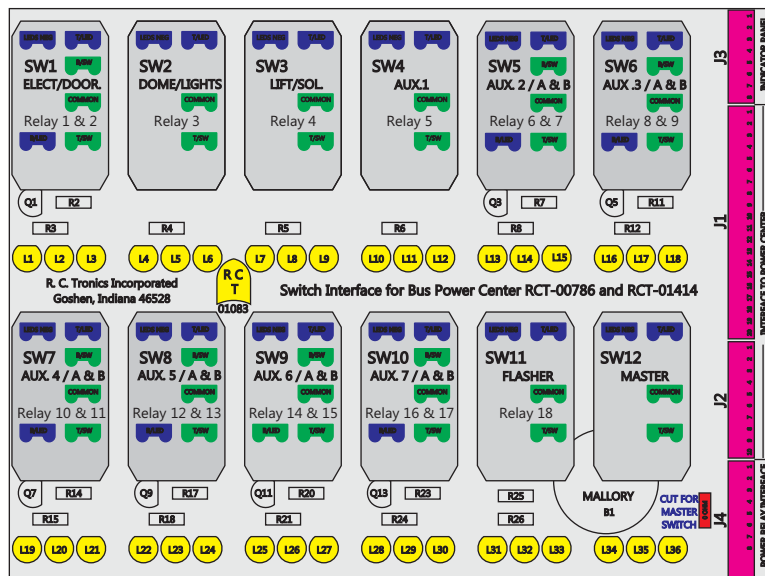

R. C. Tronics Incorporated

2573 East Kercher Road
Goshen, Indiana 46528
Toll Free 1-866-457-7790

Phone 1-574-642-3857
Fax 1-574-642-3858
<http://www.rctronics.com>

RCT-01407-3__65

FAC-01407-00000

S-01083

Mate-N-Loc Connector
2 Pin Part Number 1-480700-0
Tyco Pin Number 350570-1

Mate-N-Loc operates relays 6A, 6B & 7B with "IGNITION", on RCT-01760
Bus Power Center connects to J4 on RCT-01083, Dash Switch Center.