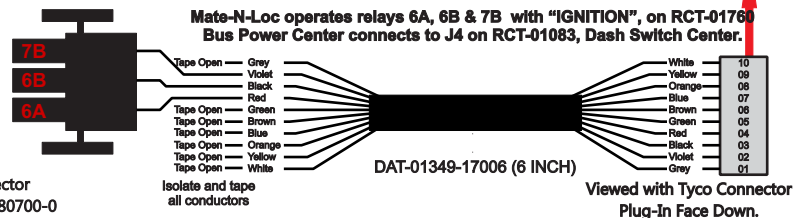

R. C. Tronics Incorporated

2573 East Kercher Road
Goshen, Indiana 46528
Toll Free 1-866-457-7790

Phone 1-574-642-3857
Fax 1-574-642-3858
<http://www.rctronics.com>

RCT-01407-3__93

FAC-01407-00000

S-01083

1-480700-0
Pin Insert End
Pin
Locating
RED-BLACK-VIOLET
Mate-N-Loc Connector
2 Pin Part Number 1-480700-0
Tyco Pin Number 350570-1

Mate-N-Loc operates relays 6A, 6B & 7B with "IGNITION", on RCT-01760
Bus Power Center connects to J4 on RCT-01083, Dash Switch Center.

DAT-01349-17006 (6 INCH)

Viewed with Tyco Connector
Plug-In Face Down.