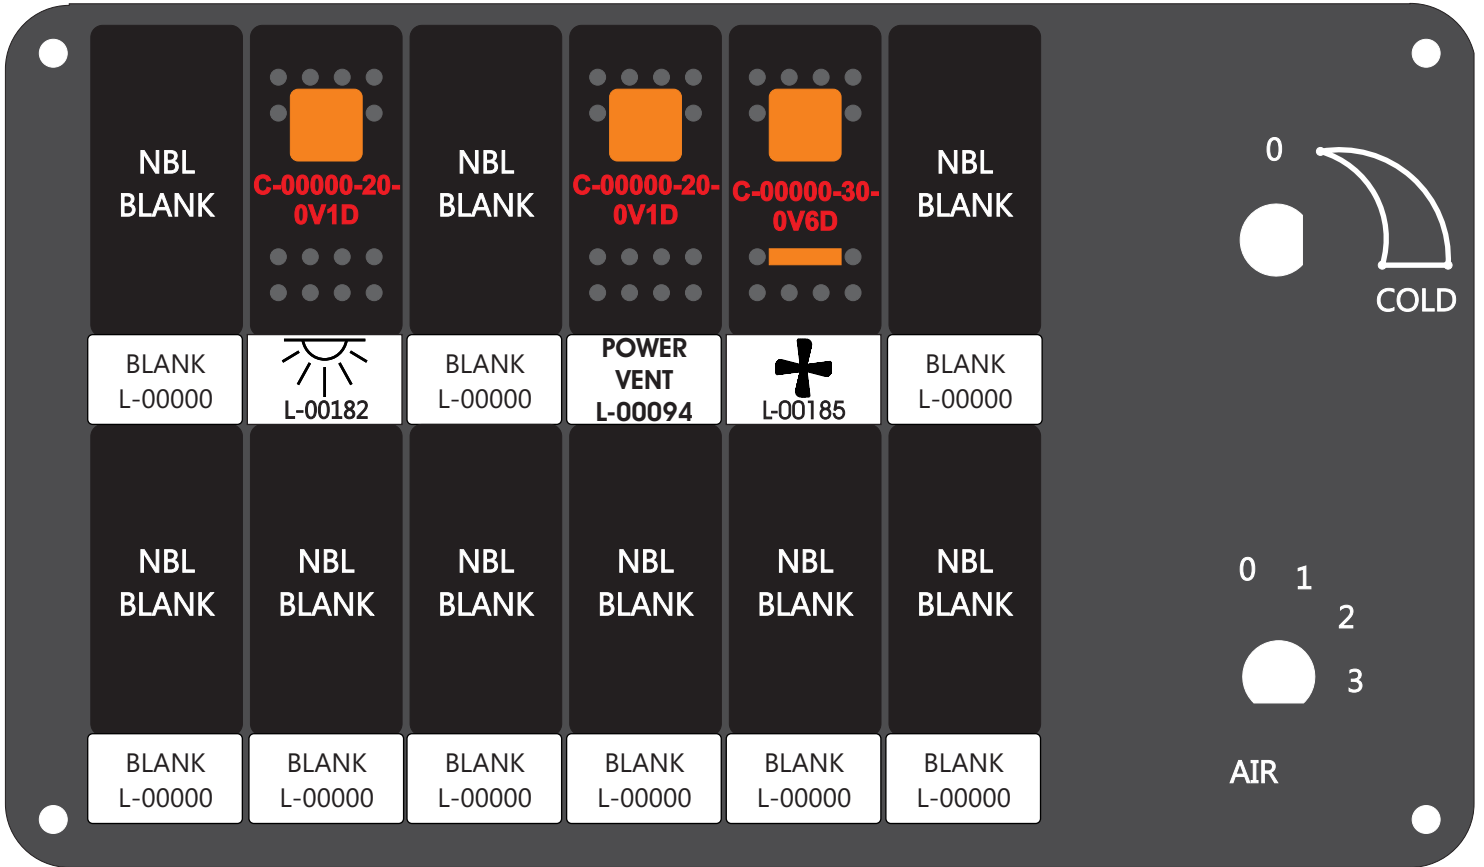

R. C. Tronics Incorporated

2573 East Kercher Road
Goshen, Indiana 46528
Toll Free 1-866-457-7790

Phone 1-574-642-3857
Fax 1-574-642-3858
<http://www.rctronics.com>

RCT-01407-3__93

FAC-01407-00000

S-01083

1-480700-0
Pin Insert End
Pin
Locating
RED-BLACK-VIOLET
Mate-N-Loc Connector
2 Pin Part Number 1-480700-0
Tyco Pin Number 350570-1

Mate-N-Loc operates relays 6A, 6B & 7B with "IGNITION", on RCT-01760
Bus Power Center connects to J4 on RCT-01083, Dash Switch Center.

DAT-01349-17006 (6 INCH)

Viewed with Tyco Connector
Plug-In Face Down.