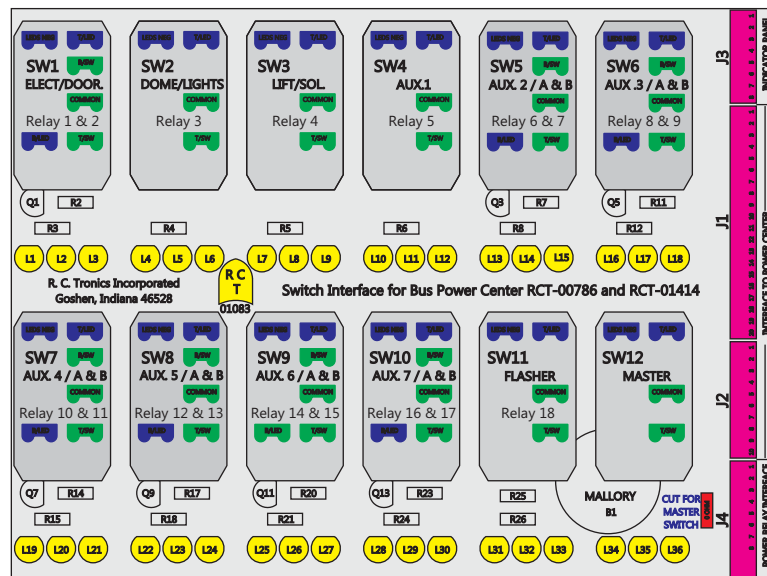

R. C. Tronics Incorporated

2573 East Kercher Road
Goshen, Indiana 46528
Toll Free 1-866-457-7790

Phone 1-574-642-3857
Fax 1-574-642-3858
<http://www.rctronics.com>

RCT-01407-3__93

FAC-01407-00000

S-01083

1-480700-0
Pin Insert End
Pin
Locating
RED-BLACK-VIOLET
Mate-N-Loc Connector
2 Pin Part Number 1-480700-0
Tyco Pin Number 350570-1

Mate-N-Loc operates relays 6A, 6B & 7B with "IGNITION", on RCT-01760
Bus Power Center connects to J4 on RCT-01083, Dash Switch Center.

DAT-01349-17006 (6 INCH)

Viewed with Tyco Connector
Plug-In Face Down.