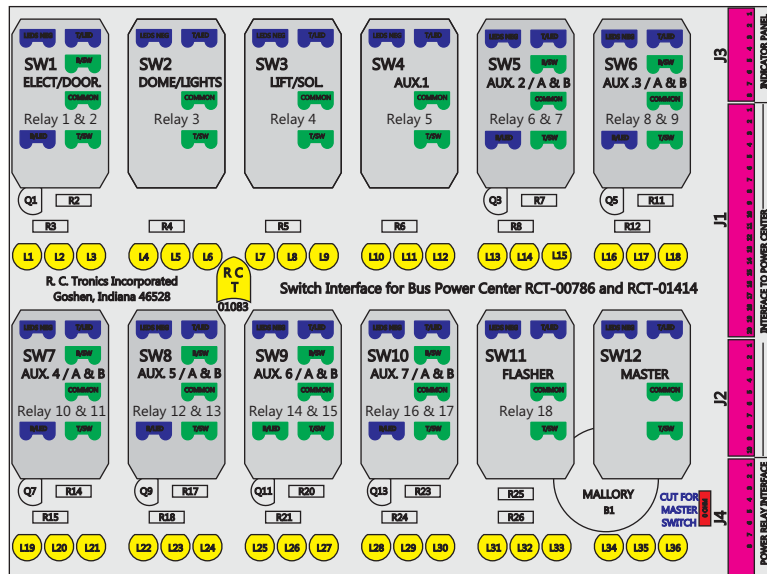

R. C. Tronics Incorporated

2573 East Kercher Road
Goshen, Indiana 46528
Toll Free 1-866-457-7790

Phone 1-574-642-3857
Fax 1-574-642-3858
<http://www.rctronics.com>

RCT-01407-4_12

FAC-01407-00000

S-01083

1-480700-0
Pin Insert End
1 2 3
Pin
Locating
RED-BLACK-VIOLET
Mate-N-Loc Connector
2 Pin Part Number 1-480700-0
Tyco Pin Number 350570-1

Mate-N-Loc operates relays 6A, 6B & 7B with "IGNITION", on RCT-01760
Bus Power Center connects to J4 on RCT-01083, Dash Switch Center.

Tape Open — Grey
Violet
Black
Red
Green
Brown
Tape Open — Blue
Tape Open — Orange
Tape Open — Yellow
Tape Open — White

isolate and tape
all conductors

White
Yellow
Orange
Blue
Brown
Green
Red
Black
Grey

10
09
08
07
06
05
04
03
02
01

Viewed with Tyco Connector
Plug-In Face Down.