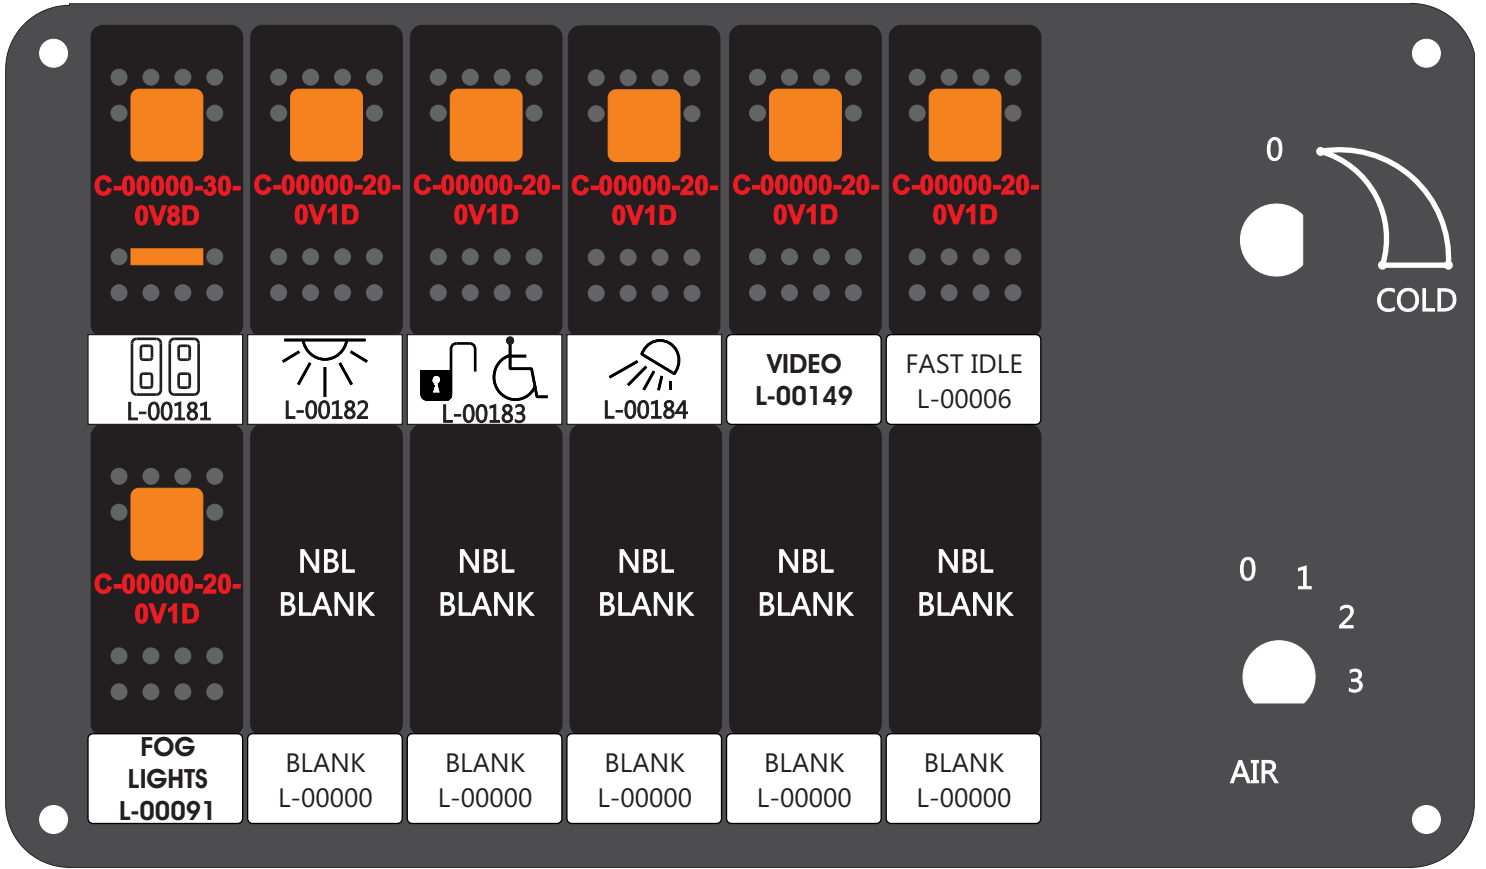

R. C. Tronics Incorporated

2573 East Kercher Road
Goshen, Indiana 46528
Toll Free 1-866-457-7790

Phone 1-574-642-3857
Fax 1-574-642-3858
<http://www.rctronics.com>

RCT-01407-4_12

FAC-01407-00000

S-01083

1-480700-0
Pin Insert End
1 2 3
Pin
Locating
RED-BLACK-VIOLET
Mate-N-Loc Connector
2 Pin Part Number 1-480700-0
Tyco Pin Number 350570-1

Mate-N-Loc operates relays 6A, 6B & 7B with "IGNITION", on RCT-01760
Bus Power Center connects to J4 on RCT-01083, Dash Switch Center.

Tape Open — Grey
Violet
Black
Red
Green
Brown
Tape Open — Blue
Tape Open — Orange
Tape Open — Yellow
Tape Open — White

isolate and tape
all conductors

White
Yellow
Orange
Blue
Brown
Green
Red
Black
Grey

10
09
08
07
06
05
04
03
02
01

Viewed with Tyco Connector
Plug-In Face Down.