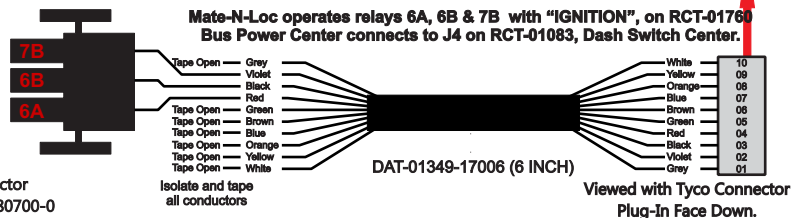

R. C. Tronics Incorporated

2573 East Kercher Road
Goshen, Indiana 46528
Toll Free 1-866-457-7790

Phone 1-574-642-3857
Fax 1-574-642-3858
<http://www.rctronics.com>

RCT-01407-4__15

FAC-01407-00000

S-01083

1-480700-0
Pin Insert End
Pin
Locating
RED-BLACK-VIOLET
Mate-N-Loc Connector
2 Pin Part Number 1-480700-0
Tyco Pin Number 350570-1

Mate-N-Loc operates relays 6A, 6B & 7B with "IGNITION", on RCT-01760
Bus Power Center connects to J4 on RCT-01083, Dash Switch Center.