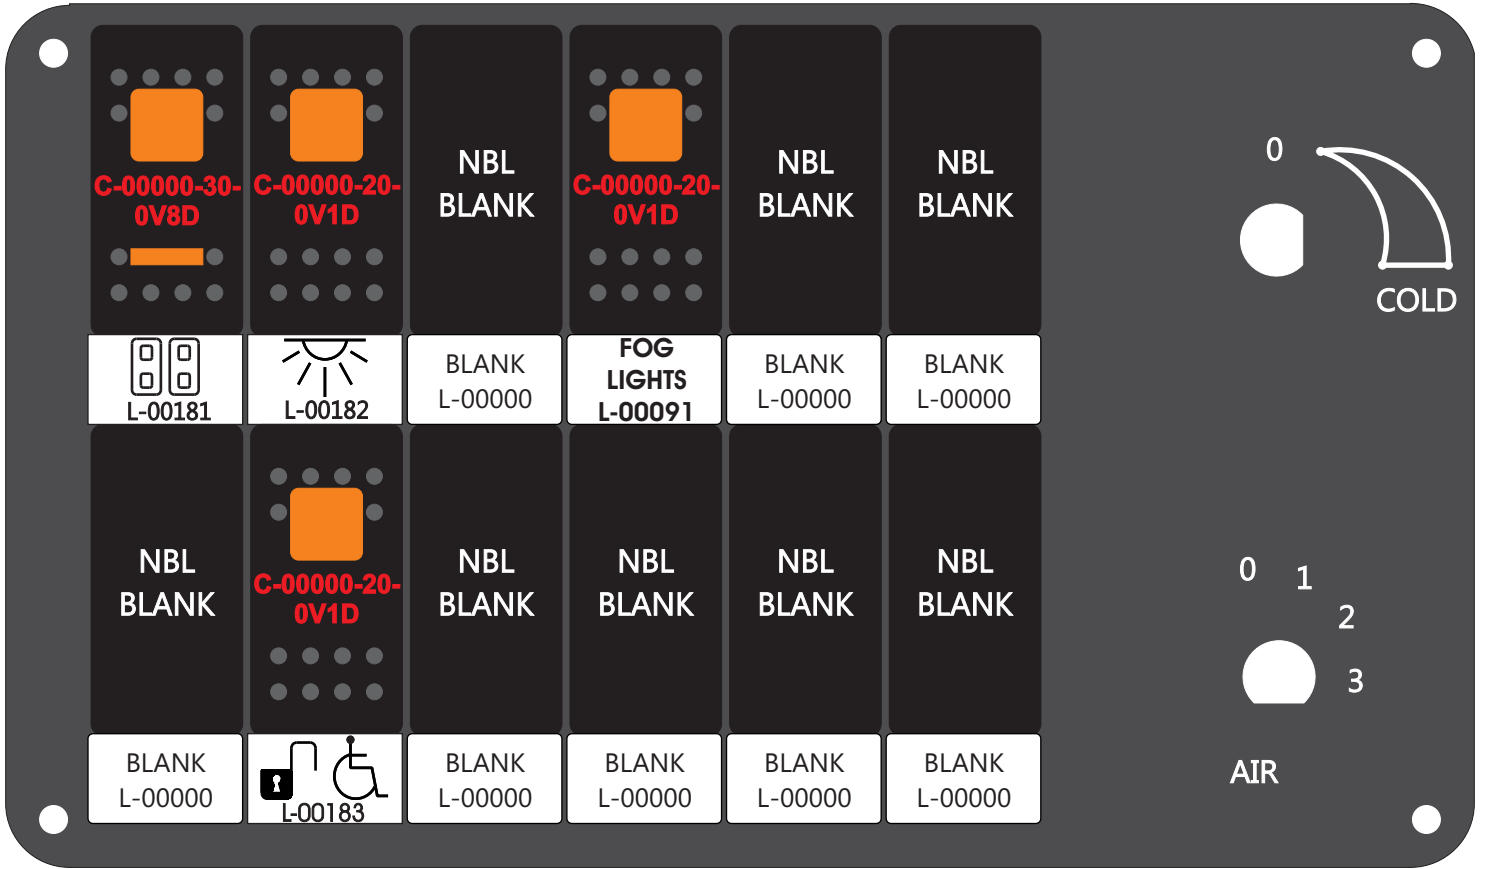

R. C. Tronics Incorporated

2573 East Kercher Road
Goshen, Indiana 46528
Toll Free 1-866-457-7790

Phone 1-574-642-3857
Fax 1-574-642-3858
<http://www.rctronics.com>

RCT-01407-4__15

FAC-01407-00000

S-01083

1-480700-0
Pin Insert End
Pin
Locating
RED-BLACK-VIOLET
Mate-N-Loc Connector
2 Pin Part Number 1-480700-0
Tyco Pin Number 350570-1

Mate-N-Loc operates relays 6A, 6B & 7B with "IGNITION", on RCT-01760
Bus Power Center connects to J4 on RCT-01083, Dash Switch Center.