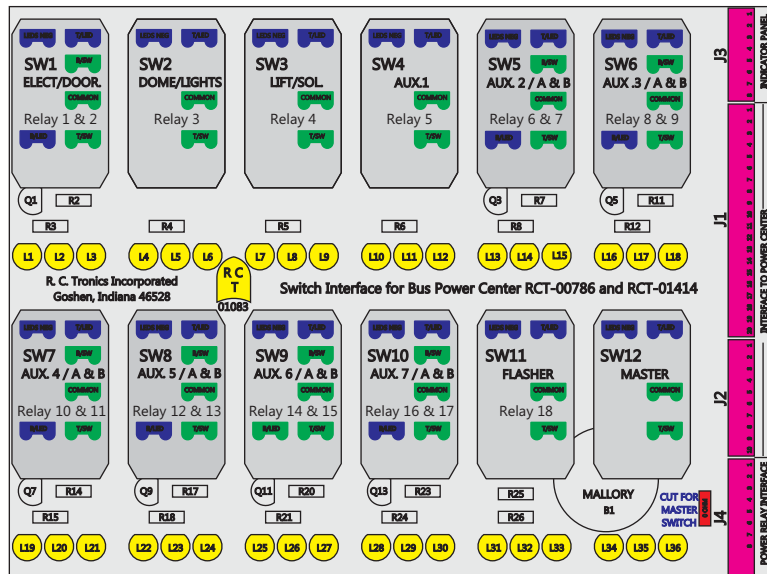

R. C. Tronics Incorporated

2573 East Kercher Road
Goshen, Indiana 46528
Toll Free 1-866-457-7790

Phone 1-574-642-3857
Fax 1-574-642-3858
<http://www.rctronics.com>

RCT-01407-4__15

FAC-01407-00000

S-01083

1-480700-0
Pin Insert End
Pin
Locating
RED-BLACK-VIOLET
Mate-N-Loc Connector
2 Pin Part Number 1-480700-0
Tyco Pin Number 350570-1

Mate-N-Loc operates relays 6A, 6B & 7B with "IGNITION", on RCT-01760
Bus Power Center connects to J4 on RCT-01083, Dash Switch Center.