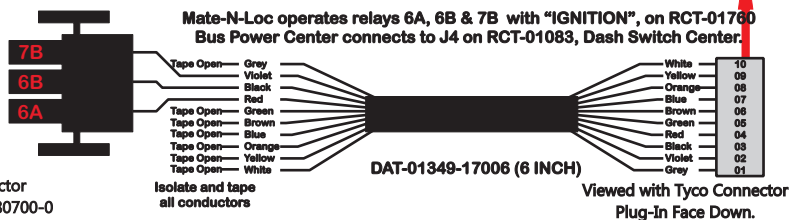

R. C. Tronics Incorporated

2573 East Kercher Road
 Goshen, Indiana 46528
 Toll Free 1-866-457-7790

Phone 1-574-642-3857
 Fax 1-574-642-3858
<http://www.rctronics.com>

RCT-01408-0__77, Relays 4A, 4B, 6A, 6B, 7B.

FAC-01408-00000

1-480700-0
 Pin Insert End

 Pin
 Locating
RED-BLACK-VIOLET
 Mate-N-Loc Connector
 2 Pin Part Number 1-480700-0
 Tyco Pin Number 350570-1

Mate-N-Loc operates relays 6A, 6B & 7B with "IGNITION", on RCT-01780
 Bus Power Center connects to J4 on RCT-01083, Dash Switch Center.

Isolate and tape all conductors

Viewed with Tyco Connector Plug-In Face Down.