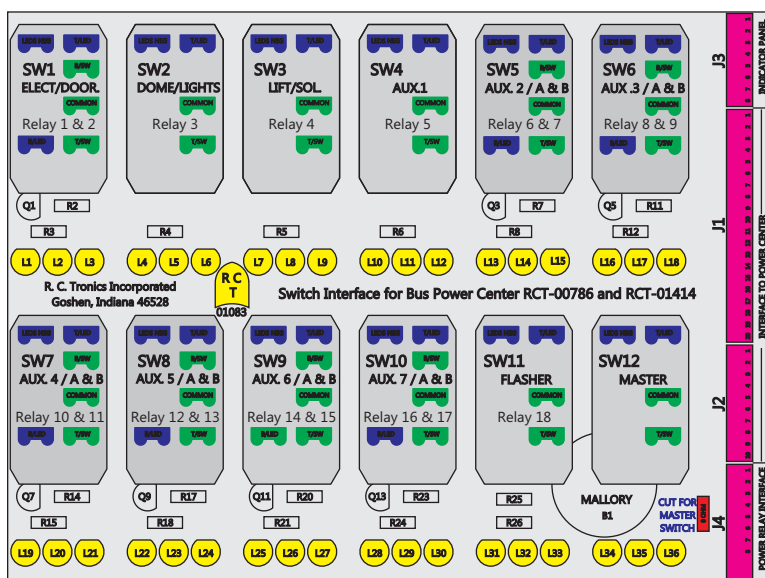

R. C. Tronics Incorporated

2573 East Kercher Road
 Goshen, Indiana 46528
 Toll Free 1-866-457-7790

Phone 1-574-642-3857
 Fax 1-574-642-3858
<http://www.rctronics.com>

RCT-01408-0__77, Relays 4A, 4B, 6A, 6B, 7B.

FAC-01408-00000

1-480700-0
 Pin Insert End

 Pin
 Locating
RED-BLACK-VIOLET
 Mate-N-Loc Connector
 2 Pin Part Number 1-480700-0
 Tyco Pin Number 350570-1

Mate-N-Loc operates relays 6A, 6B & 7B with "IGNITION", on RCT-01780
 Bus Power Center connects to J4 on RCT-01083, Dash Switch Center.

Isolate and tape all conductors

Viewed with Tyco Connector Plug-In Face Down.