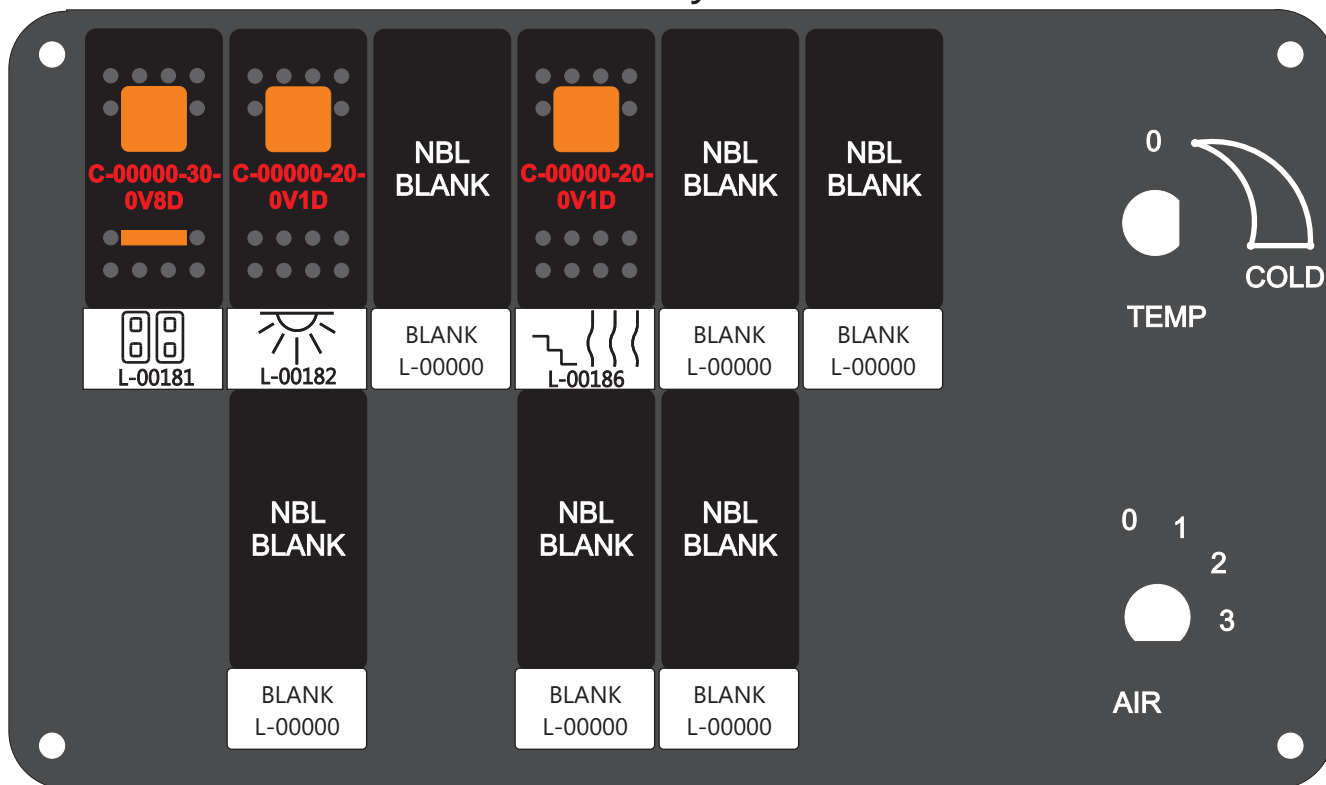

FAC-01408-00000

1-480700-0
 Pin Insert End

 Pin
 Locating
RED-BLACK-VIOLET
 Mate-N-Loc Connector
 2 Pin Part Number 1-480700-0
 Tyco Pin Number 350570-1

Mate-N-Loc operates relays 6A, 6B & 7B with "IGNITION", on RCT-01780
 Bus Power Center connects to J4 on RCT-01083, Dash Switch Center.

Isolate and tape all conductors

Viewed with Tyco Connector Plug-In Face Down.