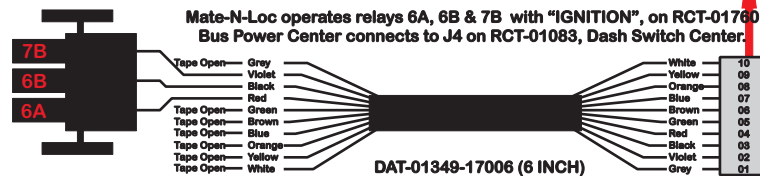

R. C. Tronics Incorporated

2573 East Kercher Road
 Goshen, Indiana 46528
 Toll Free 1-866-457-7790

Phone 1-574-642-3857
 Fax 1-574-642-3858
<http://www.rctronics.com>

RCT-01408-0 78, Relays 4A, 4B, 6A, 6B, 7B.

FAC-01408-00000

1-480700-0
 Pin Insert End
 1 2 3
 Pin
 Locating
 RED-BLACK-VIOLET
 Mate-N-Loc Connector
 2 Pin Part Number 1-480700-0
 Tyco Pin Number 350570-1

Mate-N-Loc operates relays 6A, 6B & 7B with "IGNITION", on RCT-01780 Bus Power Center connects to J4 on RCT-01083, Dash Switch Center.