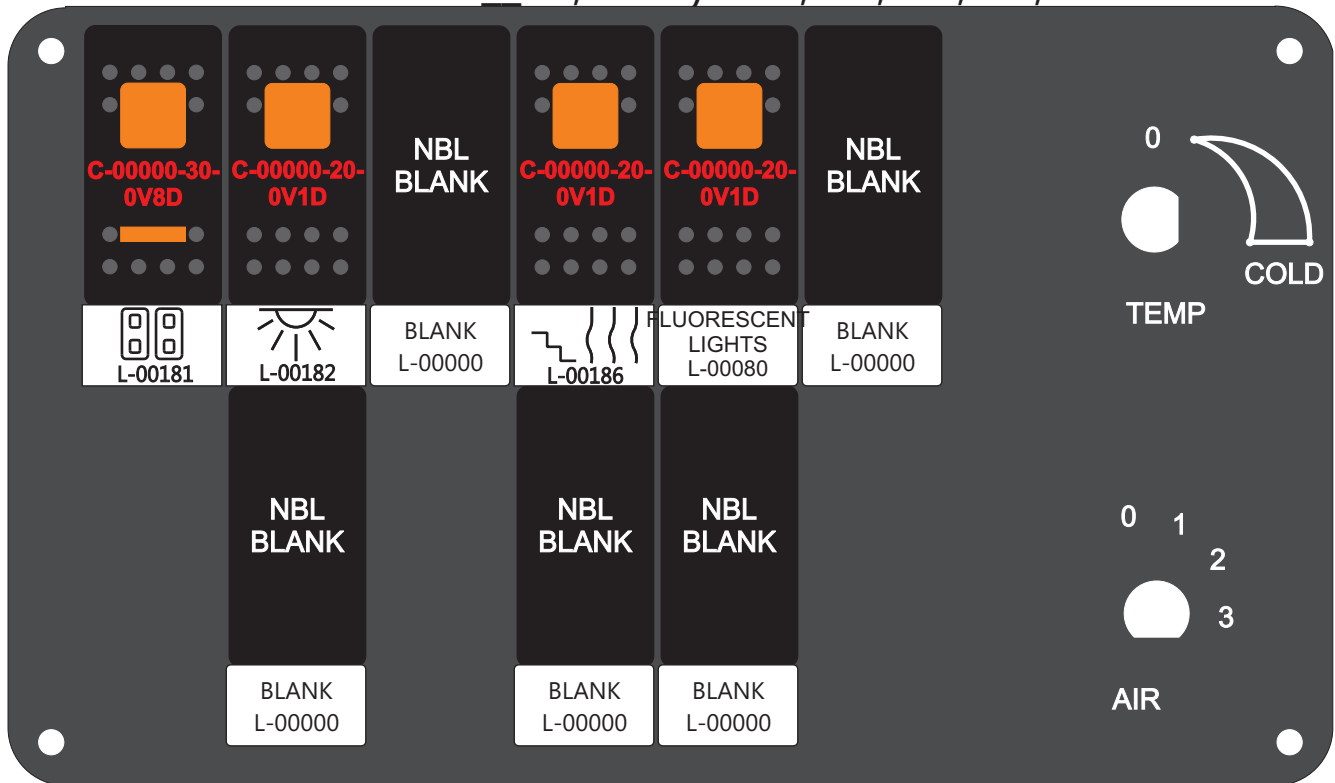

R. C. Tronics Incorporated

2573 East Kercher Road
 Goshen, Indiana 46528
 Toll Free 1-866-457-7790

Phone 1-574-642-3857
 Fax 1-574-642-3858
<http://www.rctronics.com>

RCT-01408-0 78, Relays 4A, 4B, 6A, 6B, 7B.

FAC-01408-00000

1-480700-0
 Pin Insert End
 1 2 3
 Pin
 Locating
 RED-BLACK-VIOLET
 Mate-N-Loc Connector
 2 Pin Part Number 1-480700-0
 Tyco Pin Number 350570-1

Mate-N-Loc operates relays 6A, 6B & 7B with "IGNITION", on RCT-01780 Bus Power Center connects to J4 on RCT-01083, Dash Switch Center.

DAT-01349-17006 (6 INCH)

Viewed with Tyco Connector Plug-In Face Down.