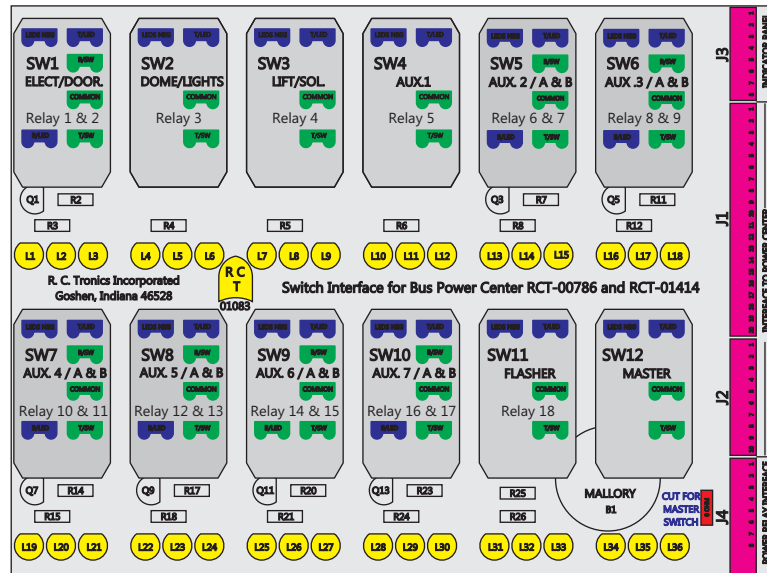

R. C. Tronics Incorporated

2573 East Kercher Road
 Goshen, Indiana 46528
 Toll Free 1-866-457-7790

Phone 1-574-642-3857
 Fax 1-574-642-3858
<http://www.rctronics.com>

RCT-01408-0 78, Relays 4A, 4B, 6A, 6B, 7B.

FAC-01408-00000

1-480700-0
 Pin Insert End
 1 2 3
 Pin
 Locating
 RED-BLACK-VIOLET
 Mate-N-Loc Connector
 2 Pin Part Number 1-480700-0
 Tyco Pin Number 350570-1

Mate-N-Loc operates relays 6A, 6B & 7B with "IGNITION", on RCT-01780 Bus Power Center connects to J4 on RCT-01083, Dash Switch Center.

DAT-01349-17006 (6 INCH)

Viewed with Tyco Connector Plug-In Face Down.