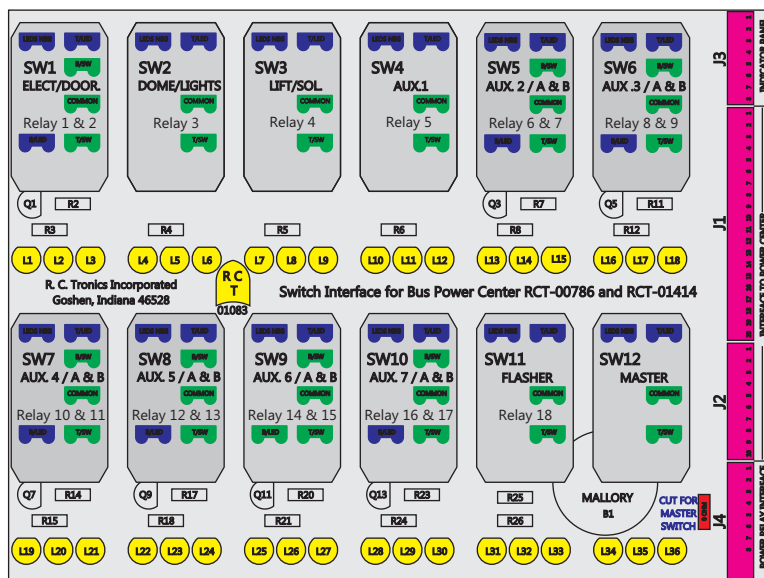

# R. C. Tronics Incorporated

2573 East Kercher Road  
 Goshen, Indiana 46528  
 Toll Free 1-866-457-7790

Phone 1-574-642-3857  
 Fax 1-574-642-3858  
<http://www.rctronics.com>

RCT-01408-0\_\_80, Relays 4A, 4B, 6A, 6B, 7B.

FAC-01408-0\_\_80

S-01083

1-480700-0  
 Pin Insert End

Pin Locating  
**RED-BLACK-VIOLET**  
 Mate-N-Loc Connector  
 2 Pin Part Number 1-480700-0  
 Tyco Pin Number 350570-1

Mate-N-Loc operates relays 6A, 6B & 7B with "IGNITION", on RCT-01760 Bus Power Center connects to J4 on RCT-01083, Dash Switch Center.

Isolate and tape all conductors

DAT-01349-17006 (6 INCH)

Viewed with Tyco Connector Plug-In Face Down.