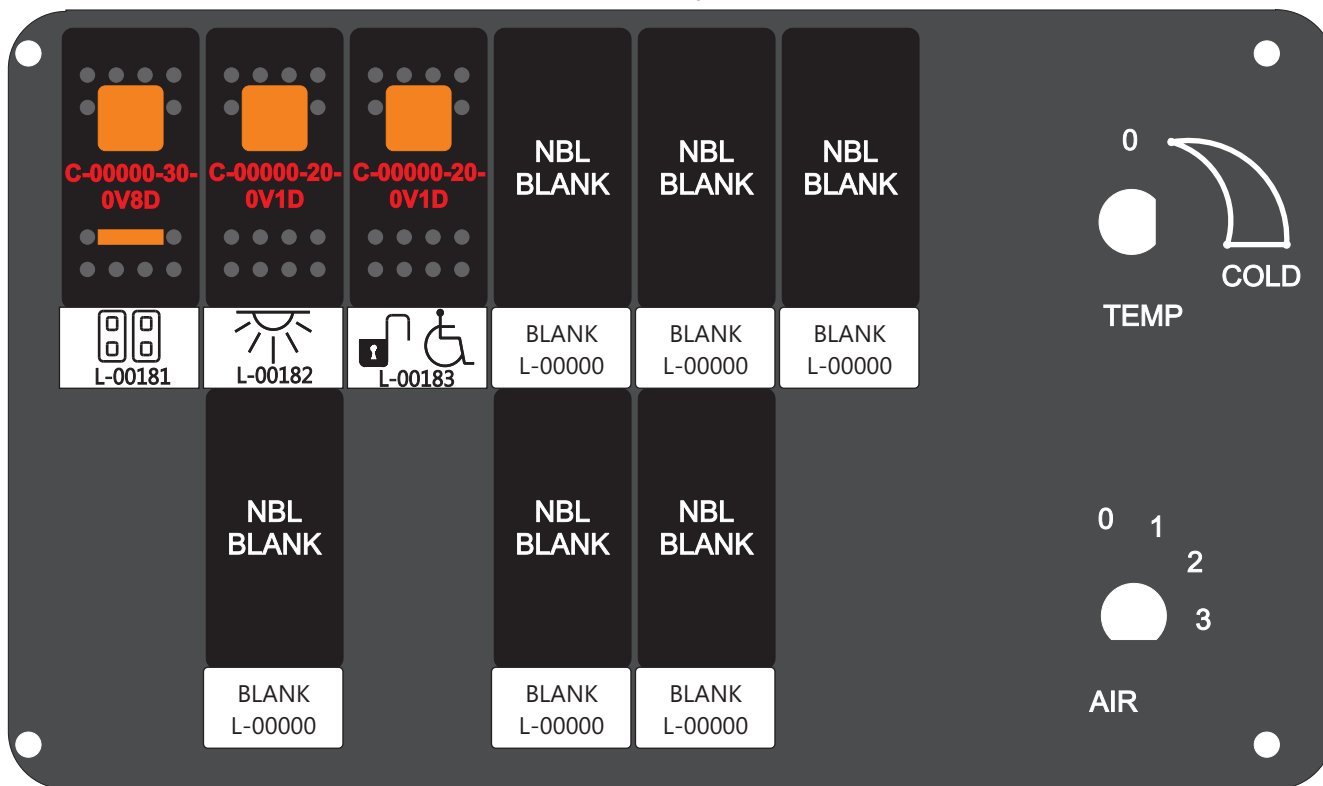

FAC-01408-0\_\_80

S-01083

1-480700-0  
 Pin Insert End

Pin Locating  
**RED-BLACK-VIOLET**  
 Mate-N-Loc Connector  
 2 Pin Part Number 1-480700-0  
 Tyco Pin Number 350570-1

Mate-N-Loc operates relays 6A, 6B & 7B with "IGNITION", on RCT-01760 Bus Power Center connects to J4 on RCT-01083, Dash Switch Center.

Isolate and tape all conductors

DAT-01349-17006 (6 INCH)

Viewed with Tyco Connector Plug-In Face Down.